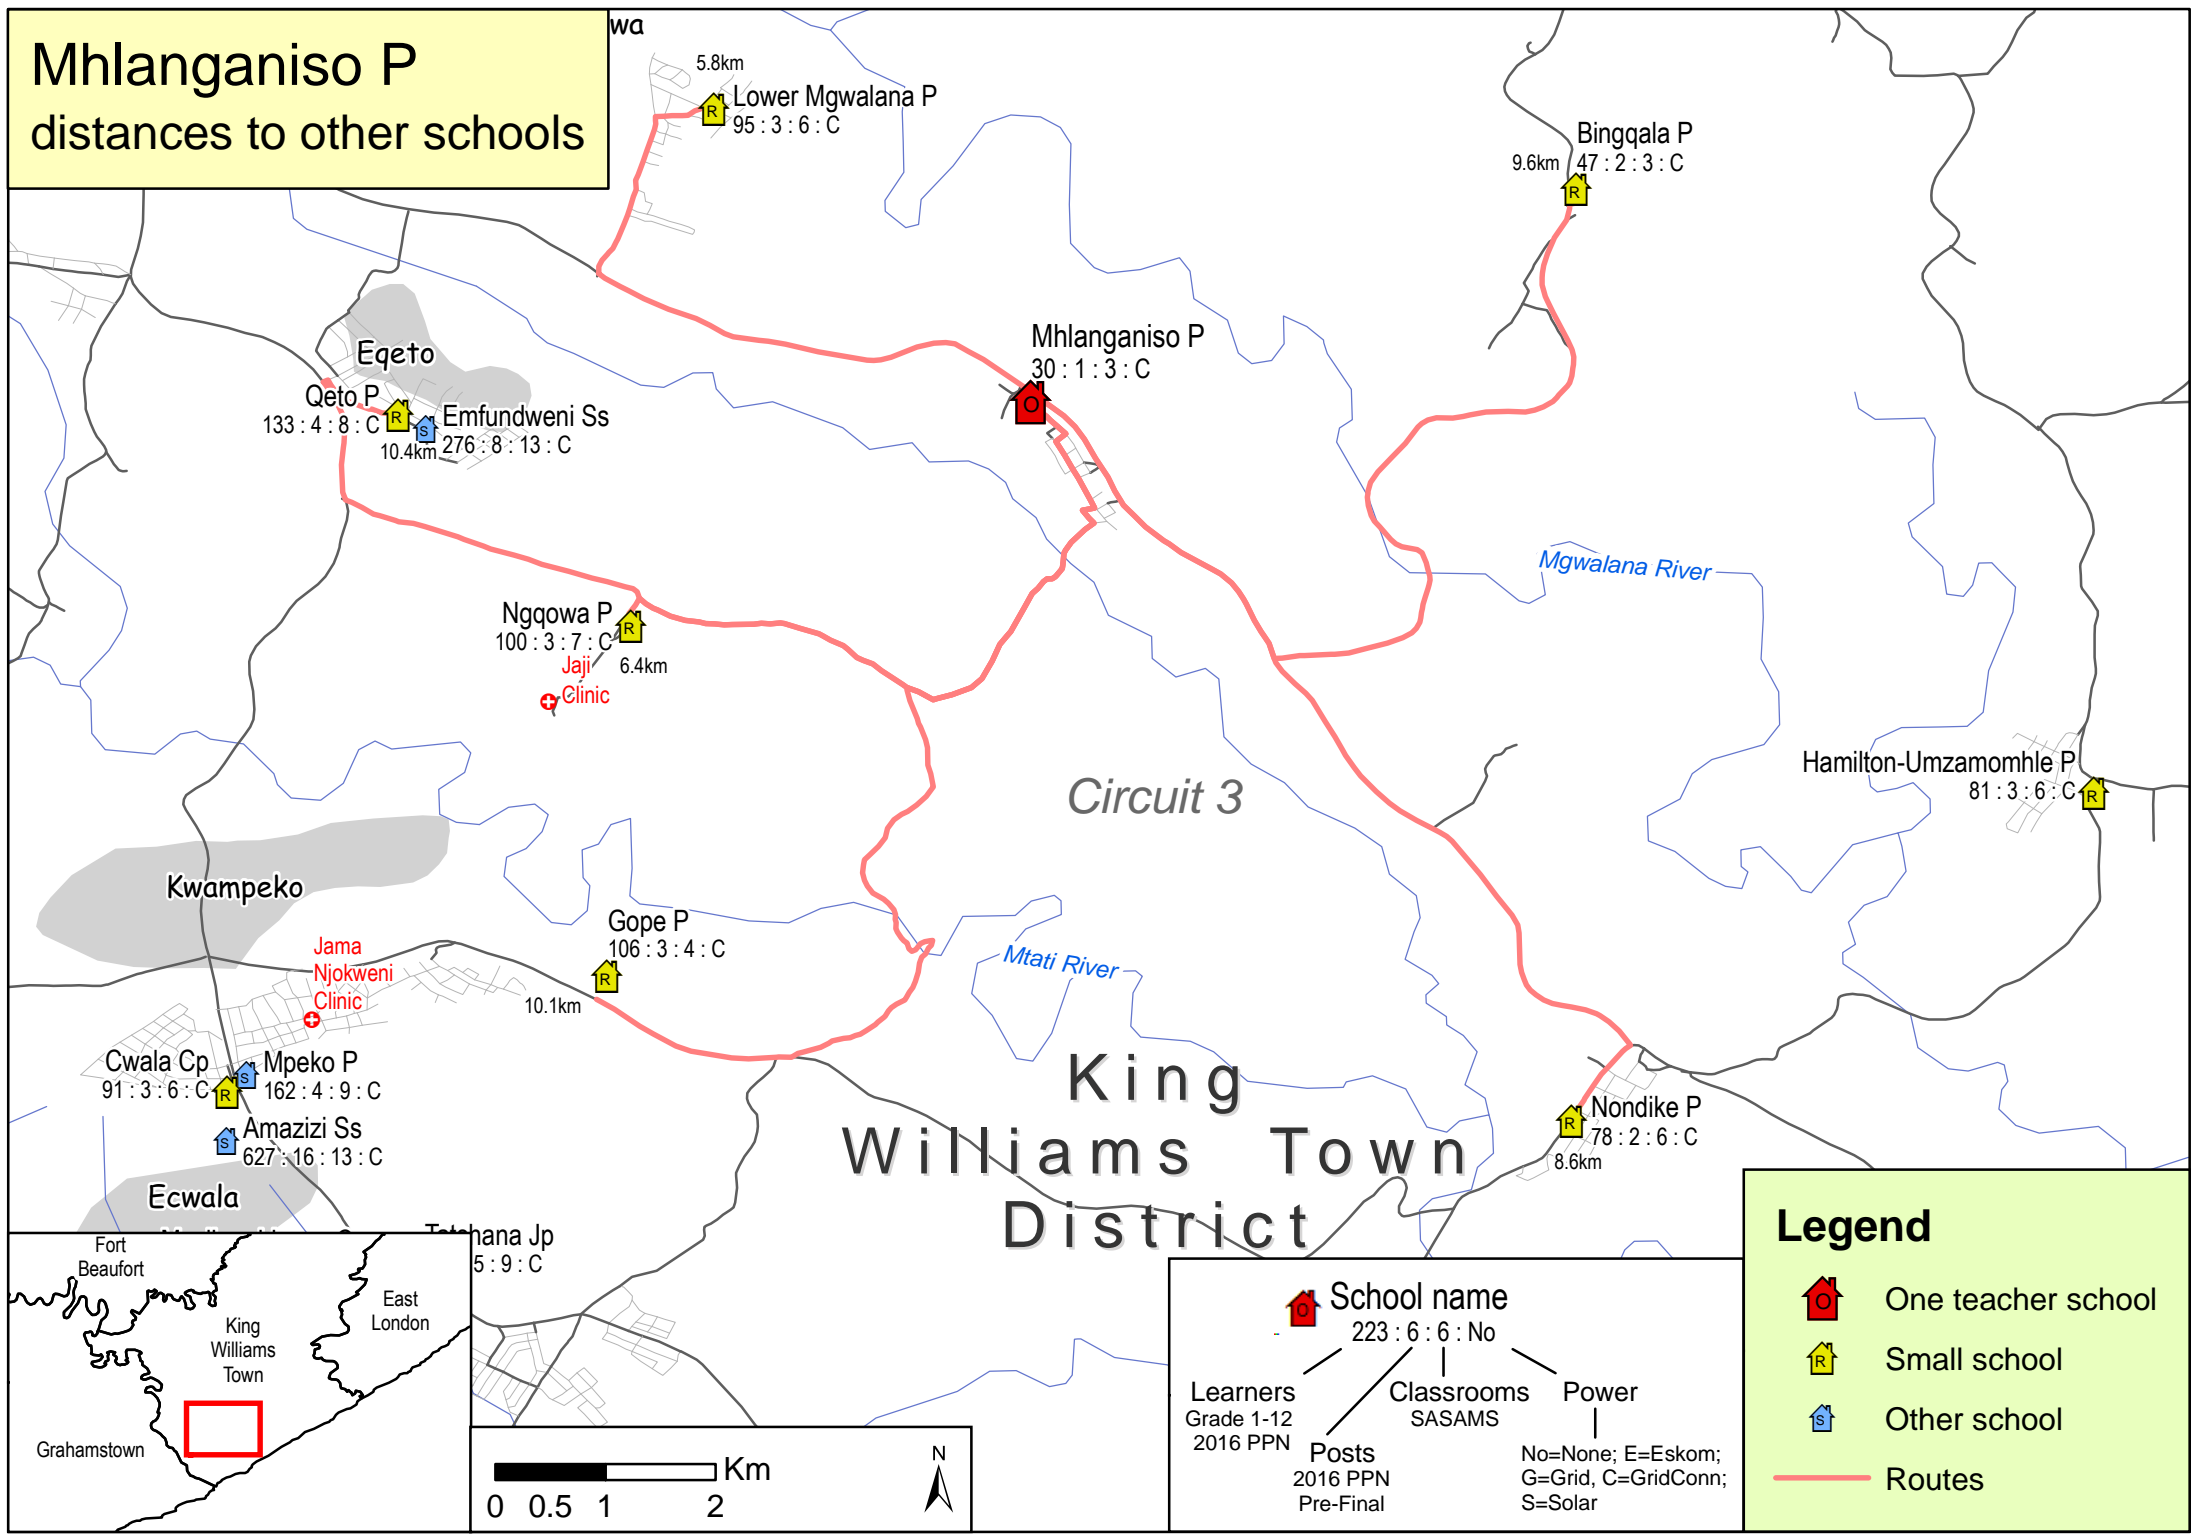

Mhlanganiso P

distances to other schools

School name
223 : 6 : 6 : No

Learners Grade 1-12 2016 PPN
Posts 2016 PPN Pre-Final

Classrooms SASAMS

Power
No=None; E=Eskom; G=Grid, C=GridConn; S=Solar

Legend

- One teacher school
- Small school
- Other school
- Routes