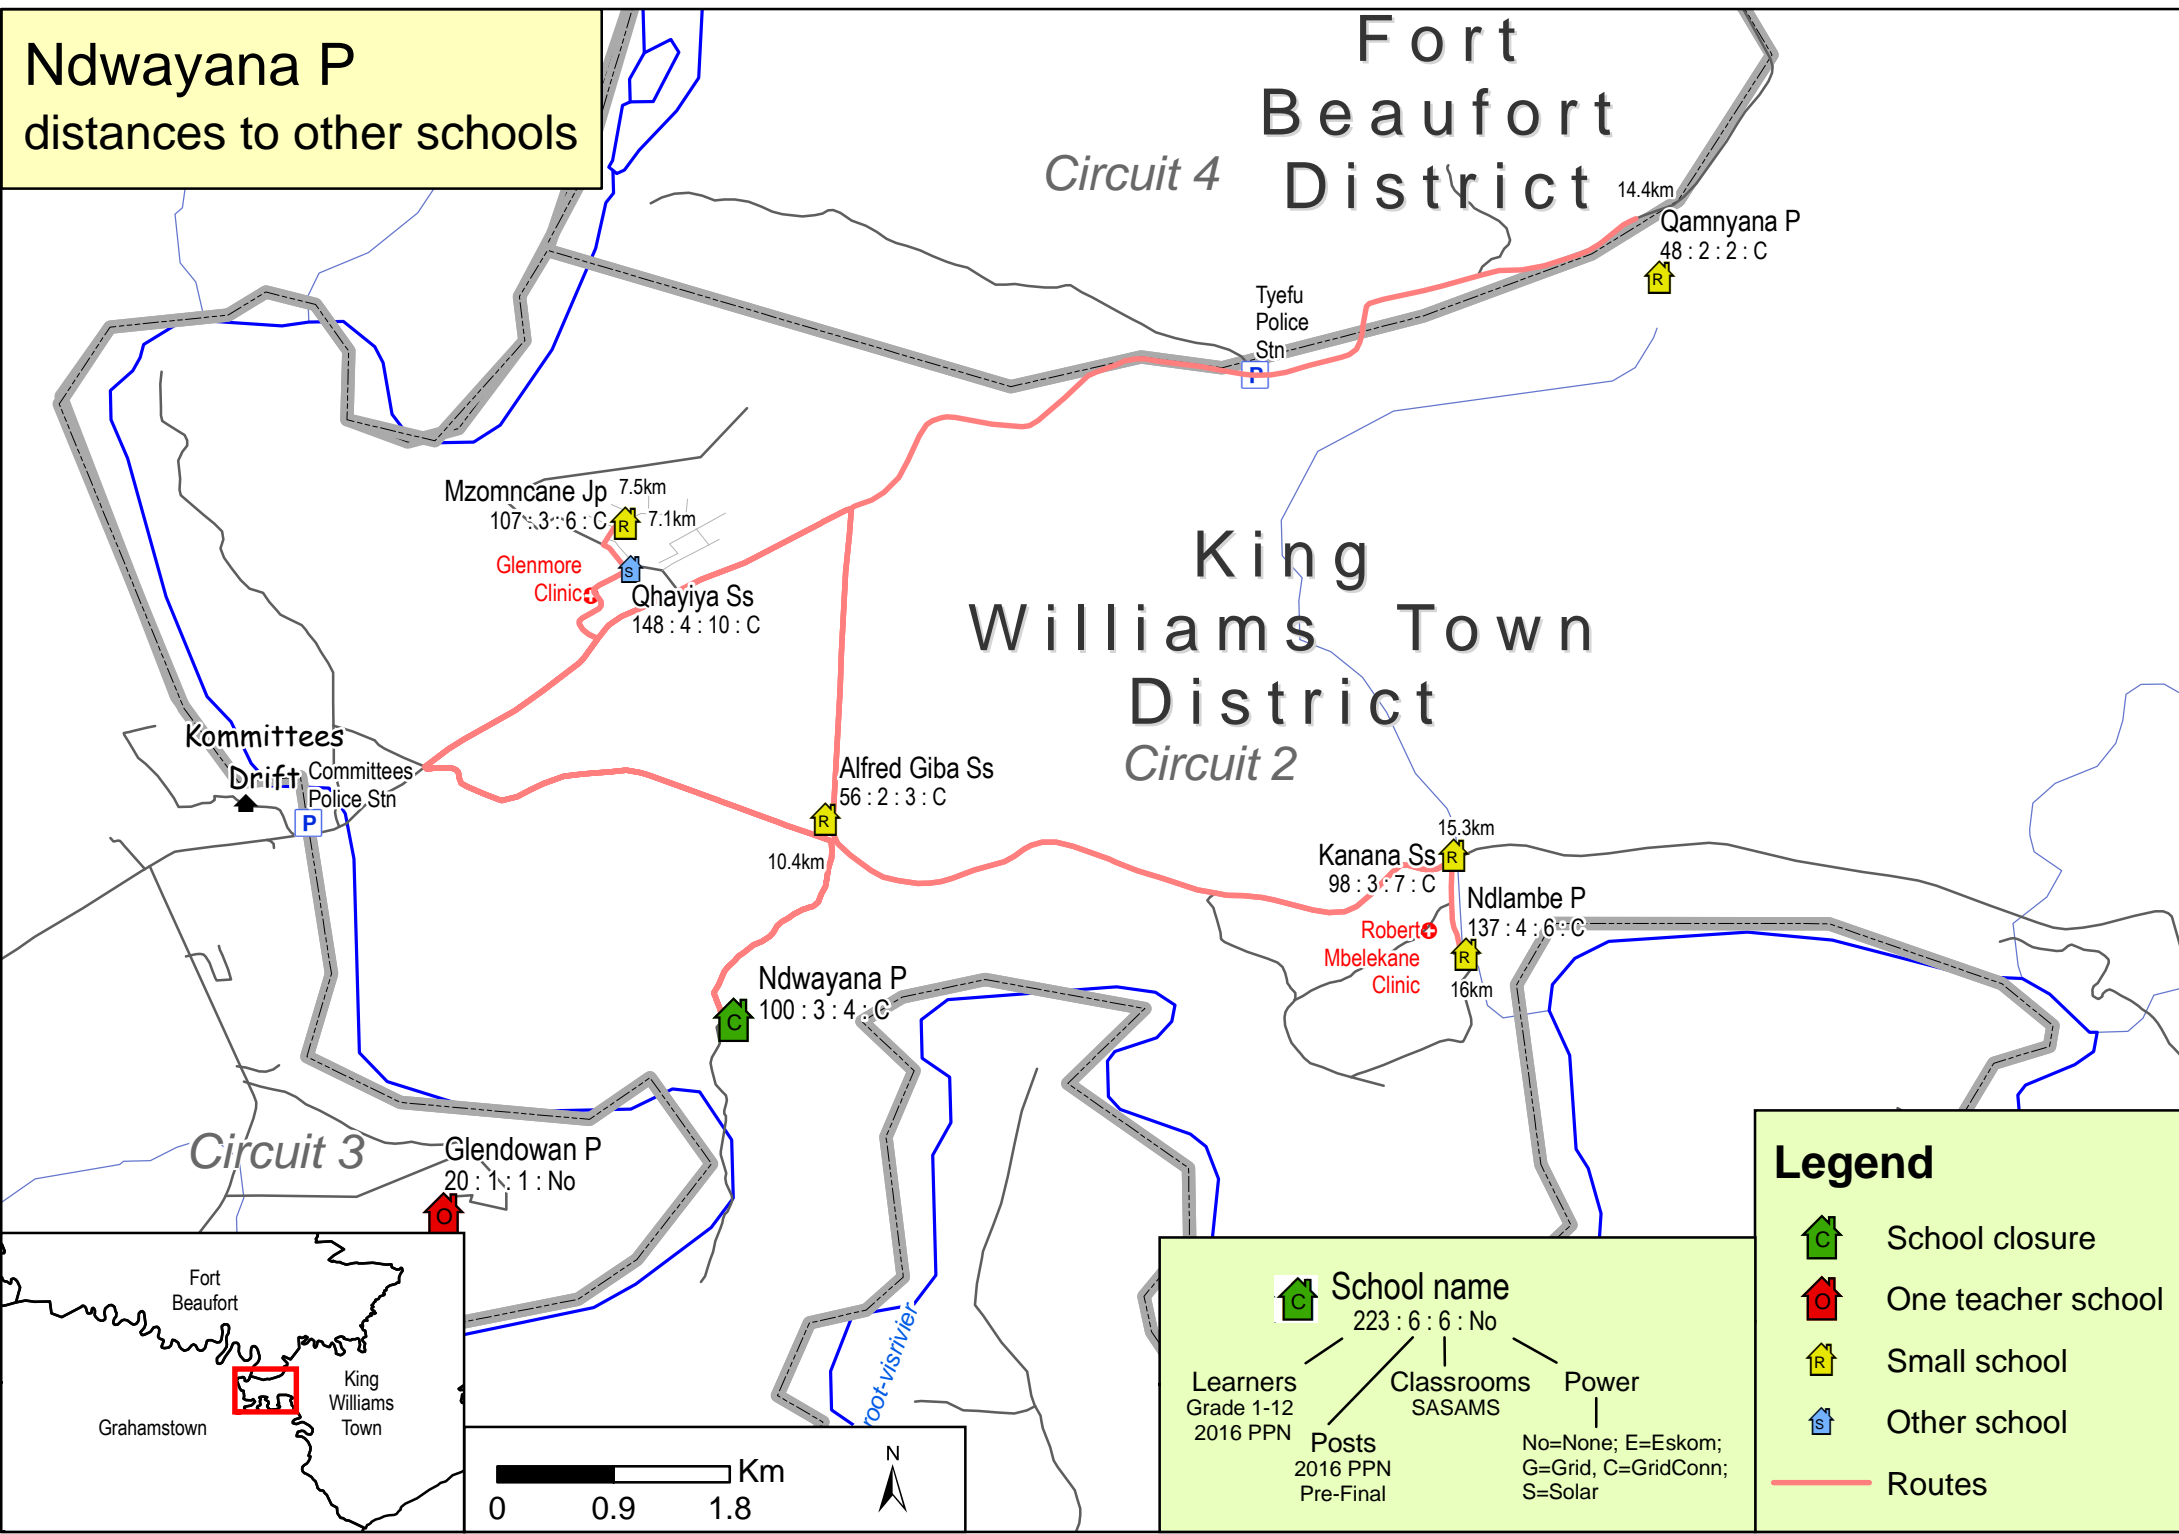

Ndwayana P
distances to other schools

Legend

- School closure
- One teacher school
- Small school
- Other school
- Routes

School name
223 : 6 : 6 : No

Learners Grade 1-12 2016 PPN Posts 2016 PPN Pre-Final Classrooms SASAMS Power