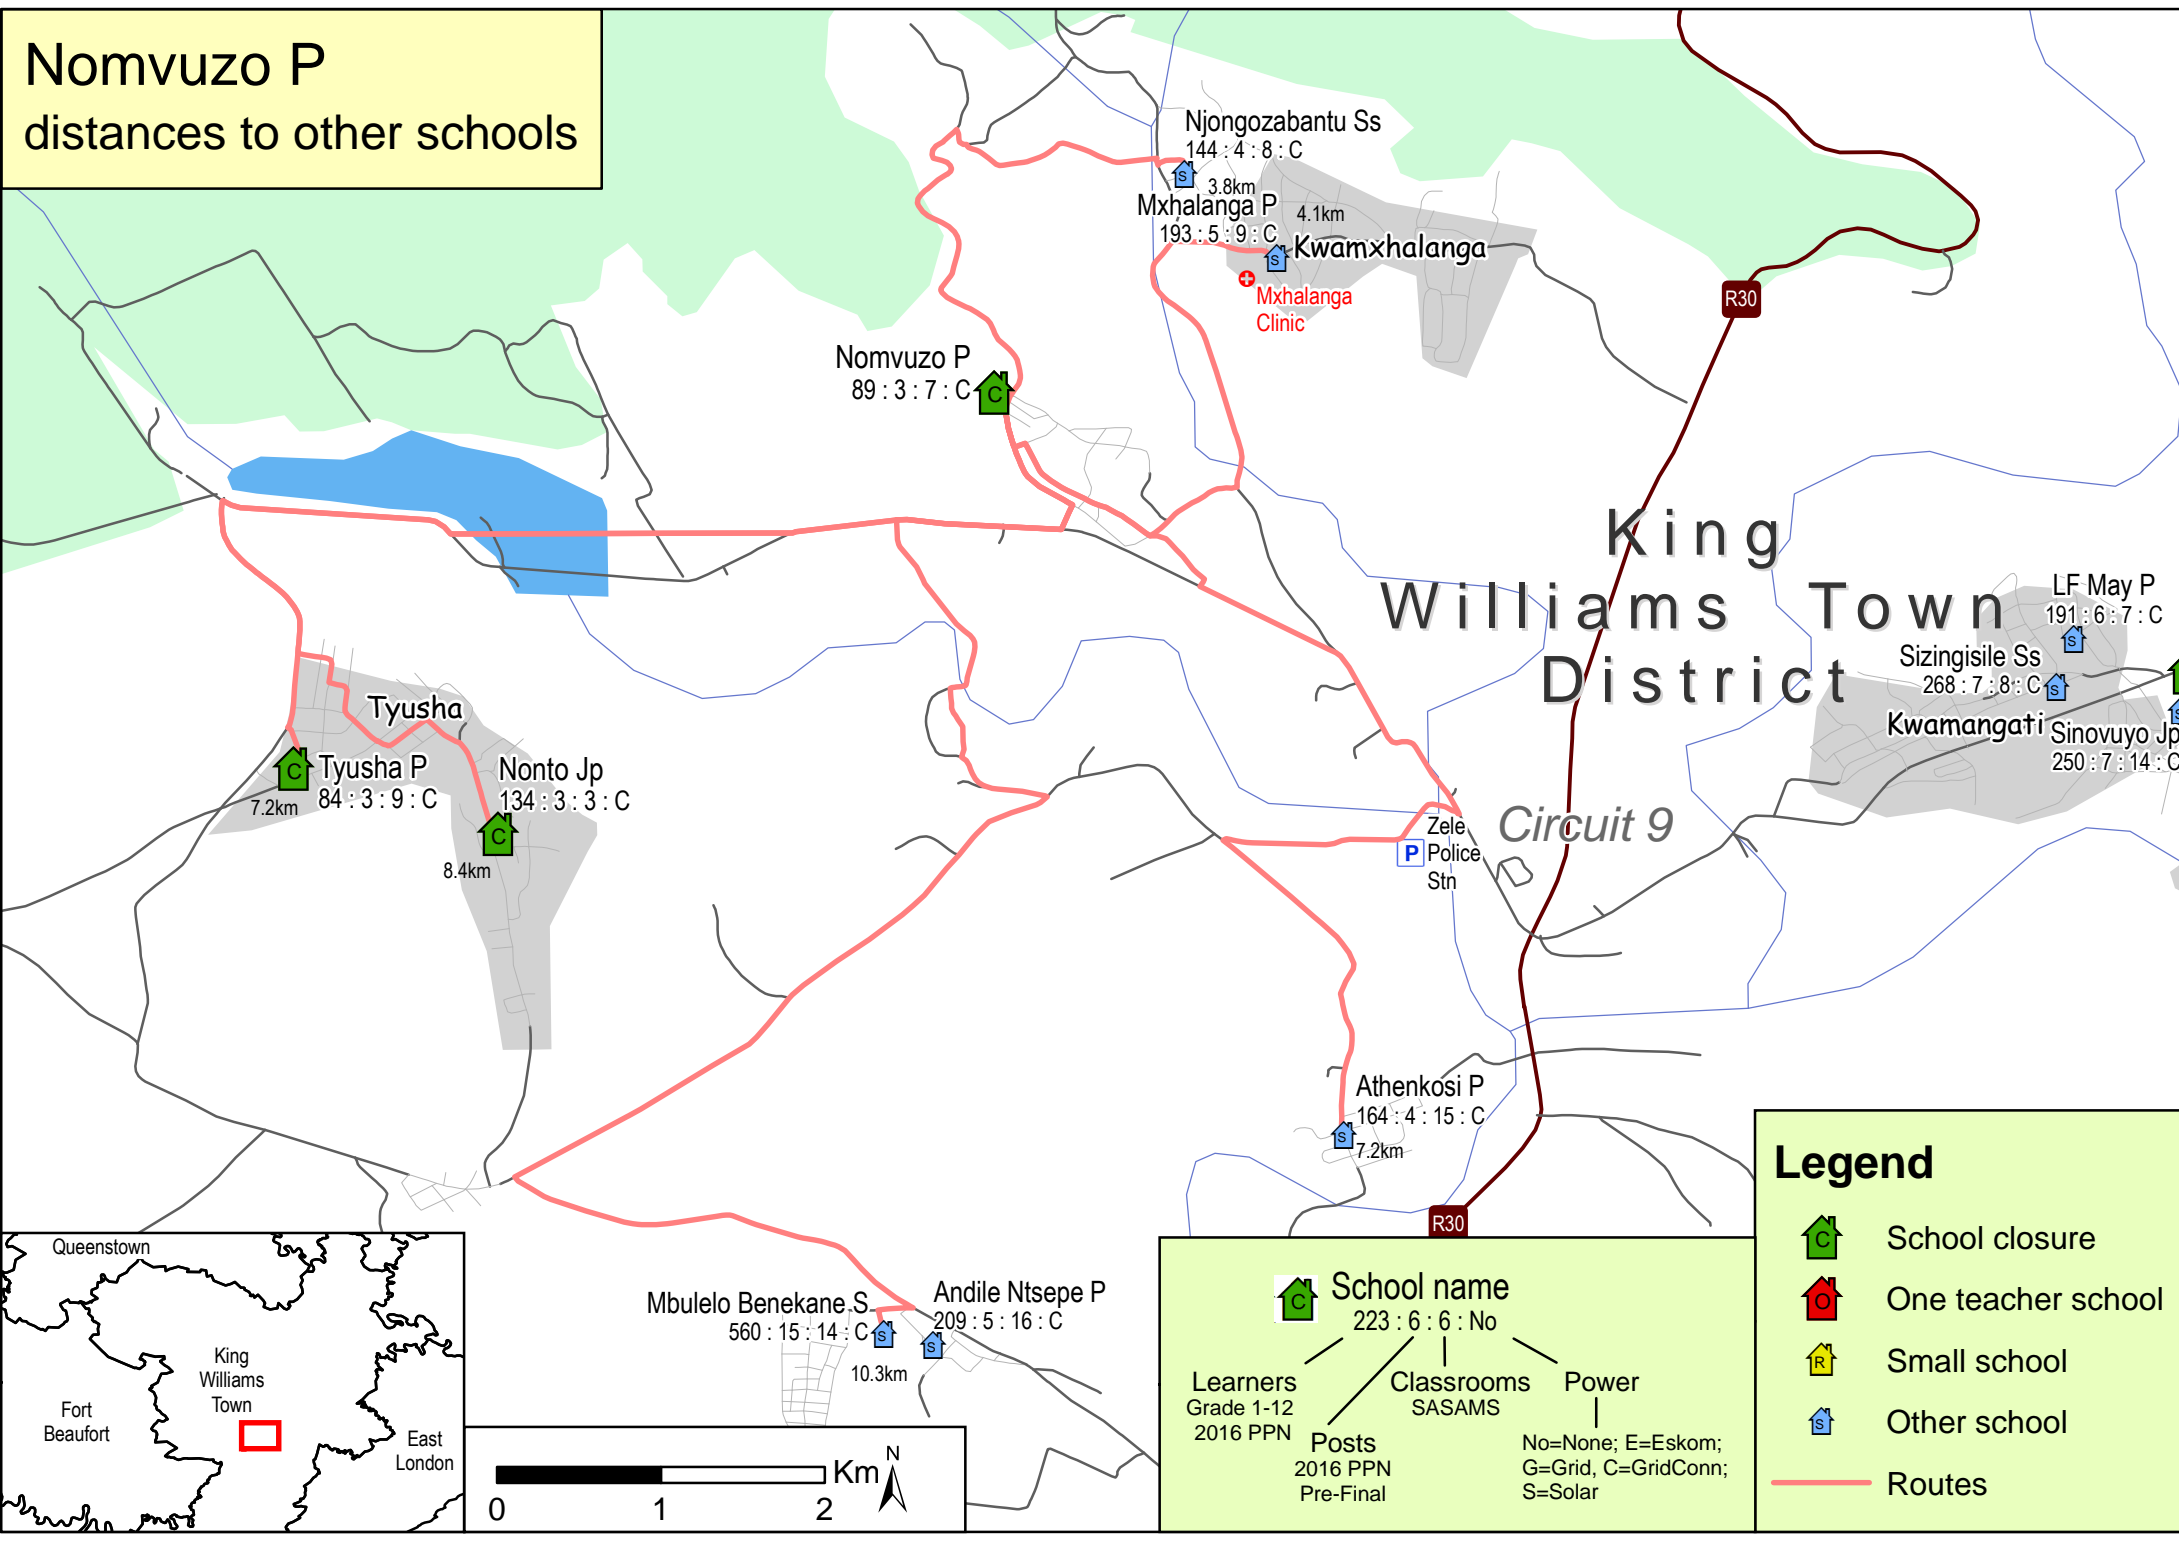

Nomvuzo P

distances to other schools

School name
 223 : 6 : 6 : No

Learners
 Grade 1-12
 2016 PPN

Classrooms
 SASAMS

Power
 No=None; E=Eskom;
 G=Grid, C=GridConn;
 S=Solar

Posts
 2016 PPN
 Pre-Final

Legend

- School closure
- One teacher school
- Small school
- Other school
- Routes