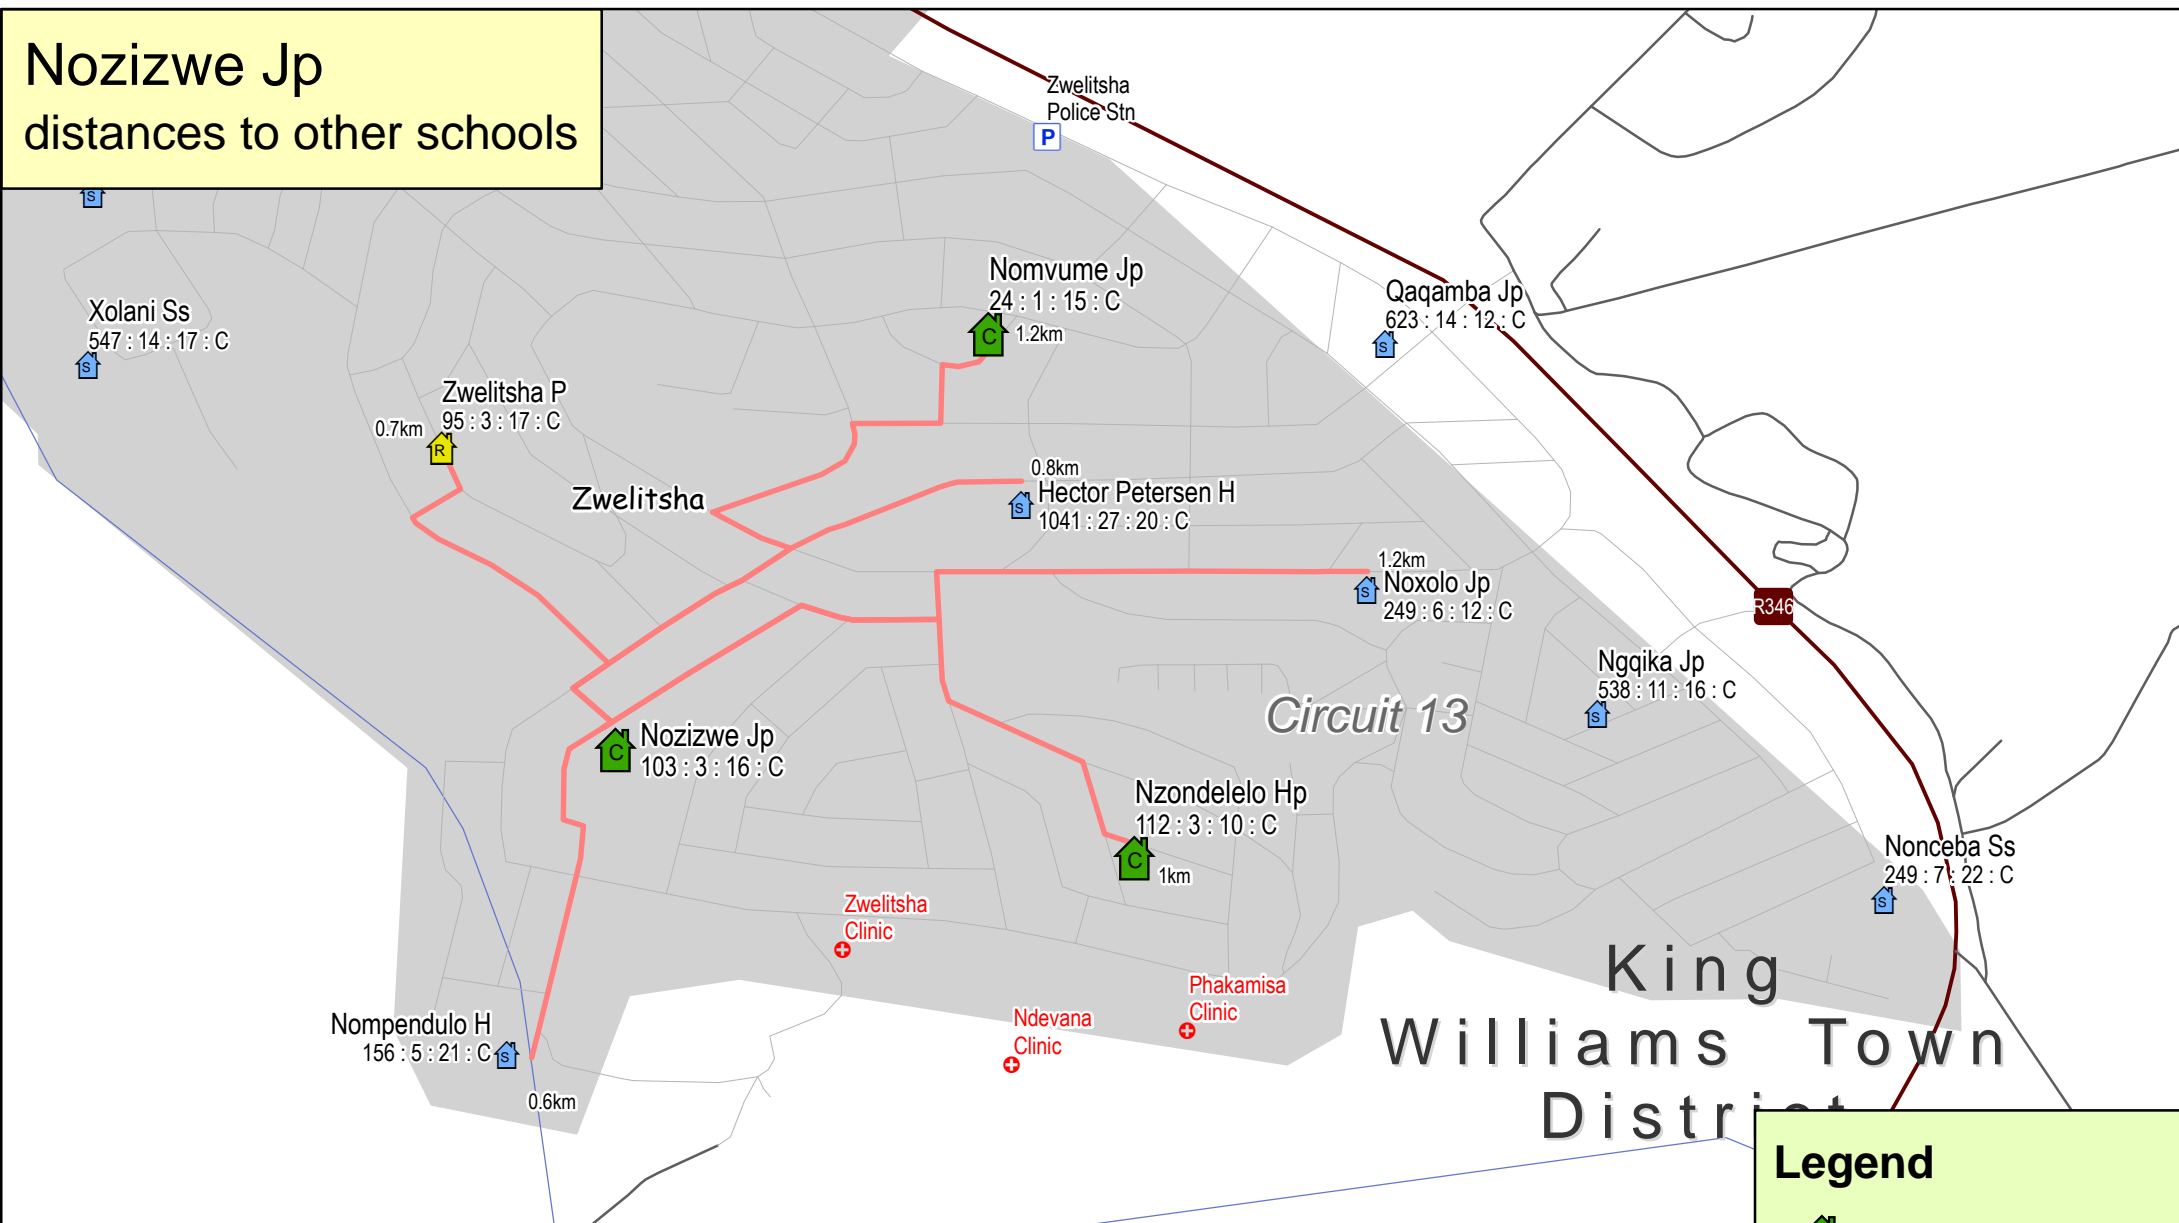

Nozizwe Jp

distances to other schools

Legend

- School closure
- One teacher school
- Small school
- Other school
- Routes

School name
223 : 6 : 6 : No

Learners Grade 1-12 2016 PPN
Posts 2016 PPN Pre-Final

Classrooms SASAMS

Power
No=None; E=Eskom;
G=Grid, C=GridConn;
S=Solar