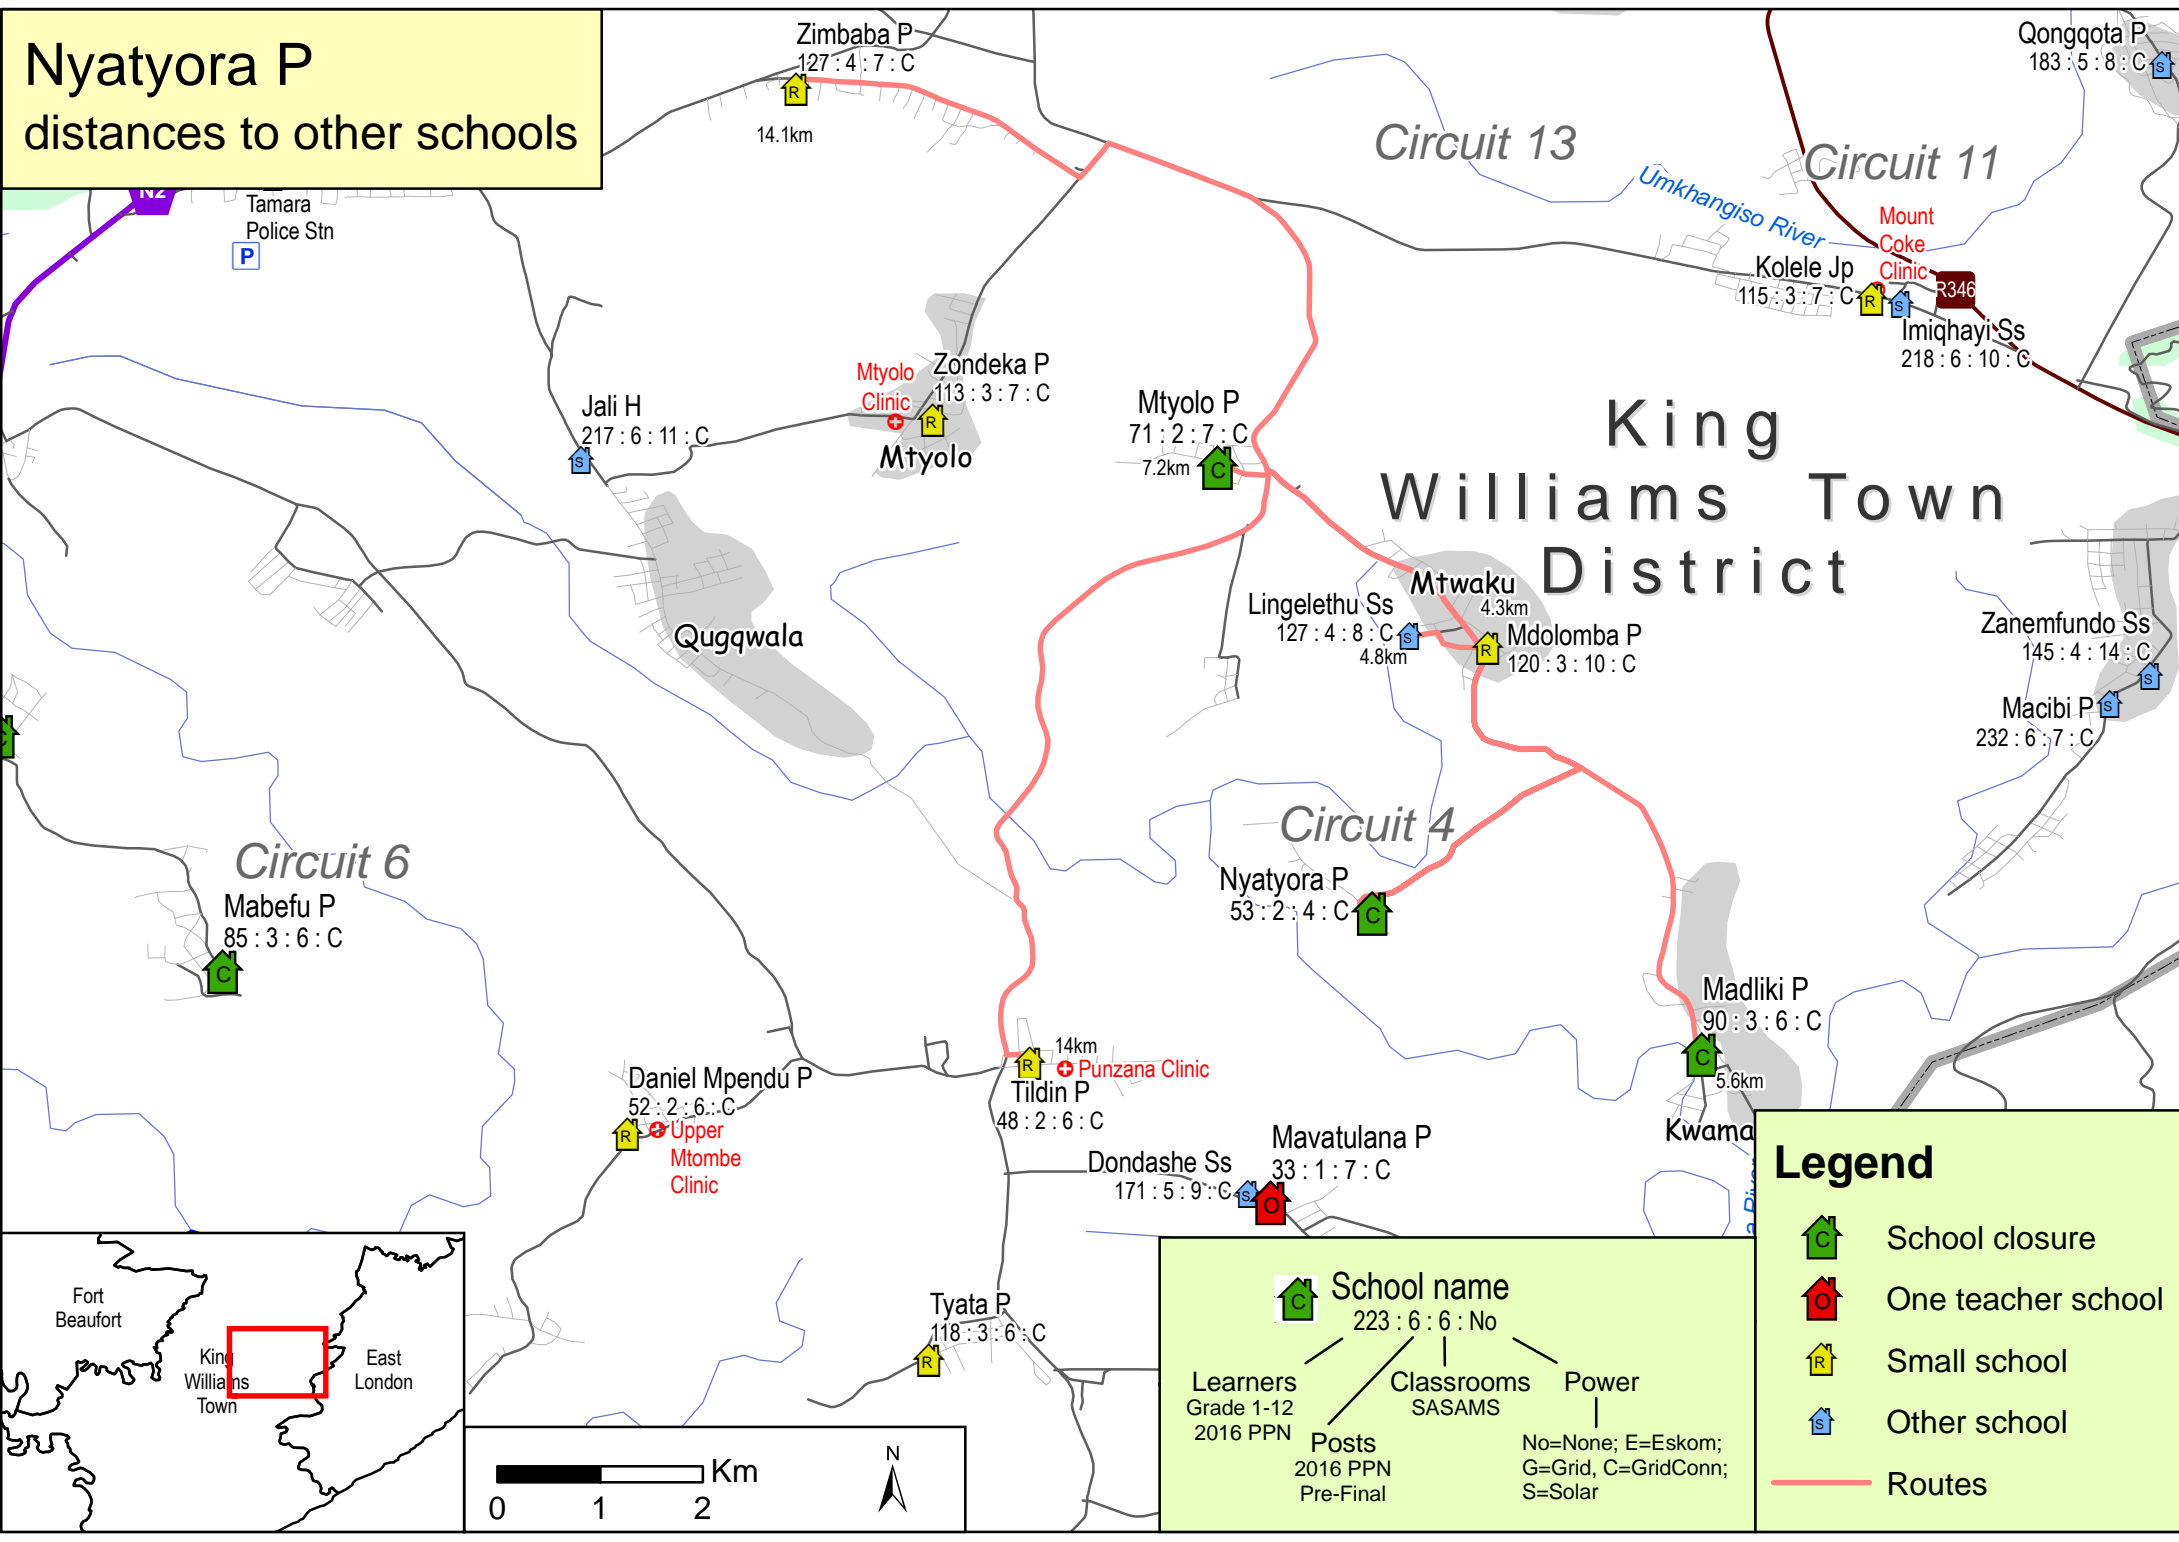

Nyatyora P

distances to other schools

School name
 223 : 6 : 6 : No

Learners
 Grade 1-12
 2016 PPN

Classrooms
 SASAMS

Power
 No=None; E=Eskom;
 G=Grid, C=GridConn;
 S=Solar

Posts
 2016 PPN
 Pre-Final

Legend

- School closure
- One teacher school
- Small school
- Other school
- Routes