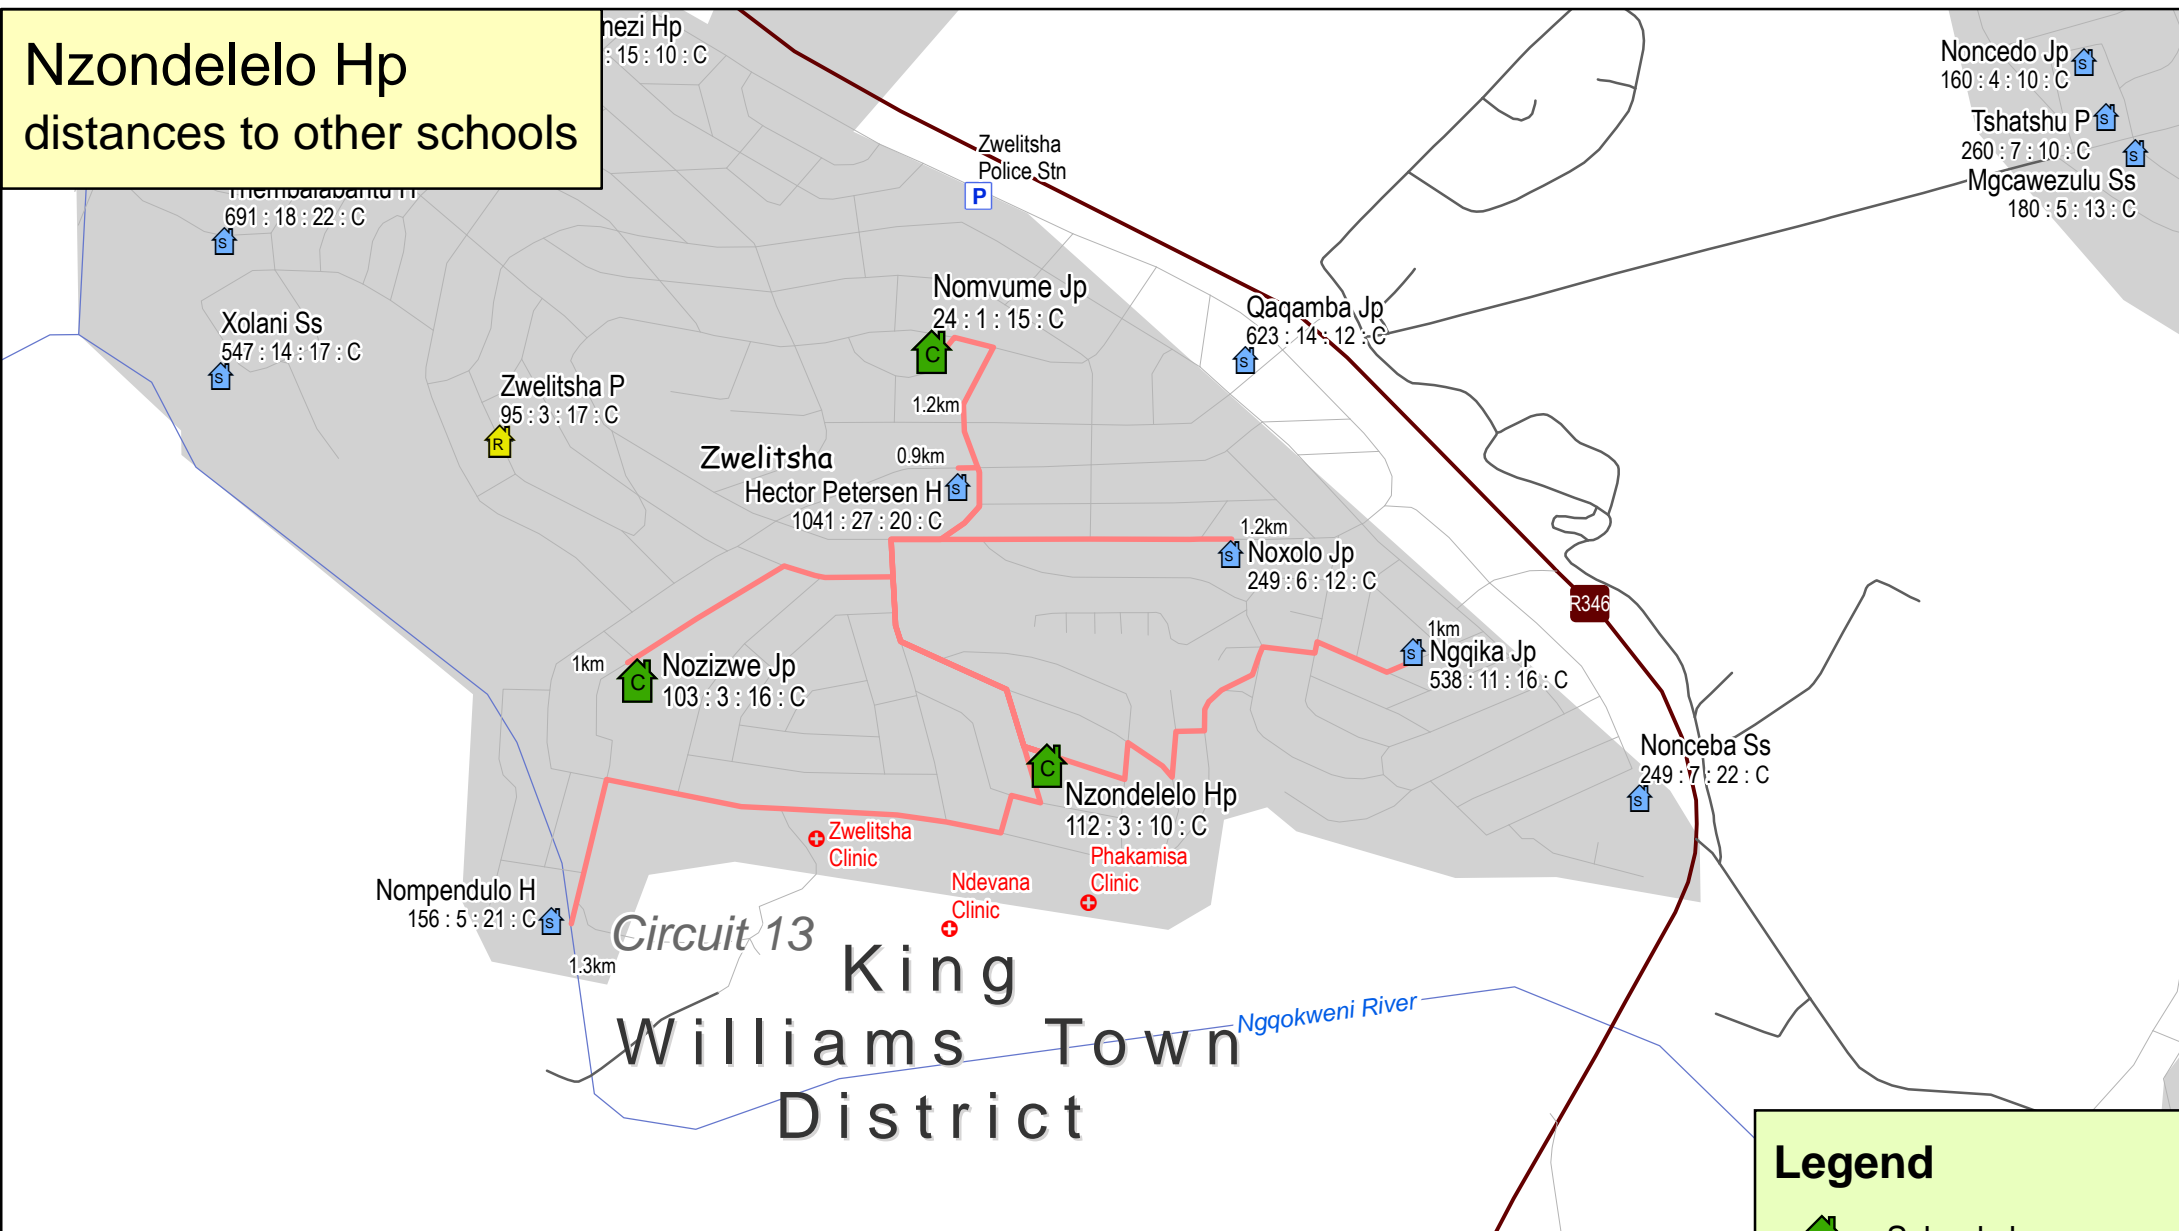

Nzondelelo Hp distances to other schools

Circuit 13
King Williams Town District

Legend

- School closure
- One teacher school
- Small school
- Other school
- Routes

School name
223 : 6 : 6 : No

Learners
Grade 1-12
2016 PPN