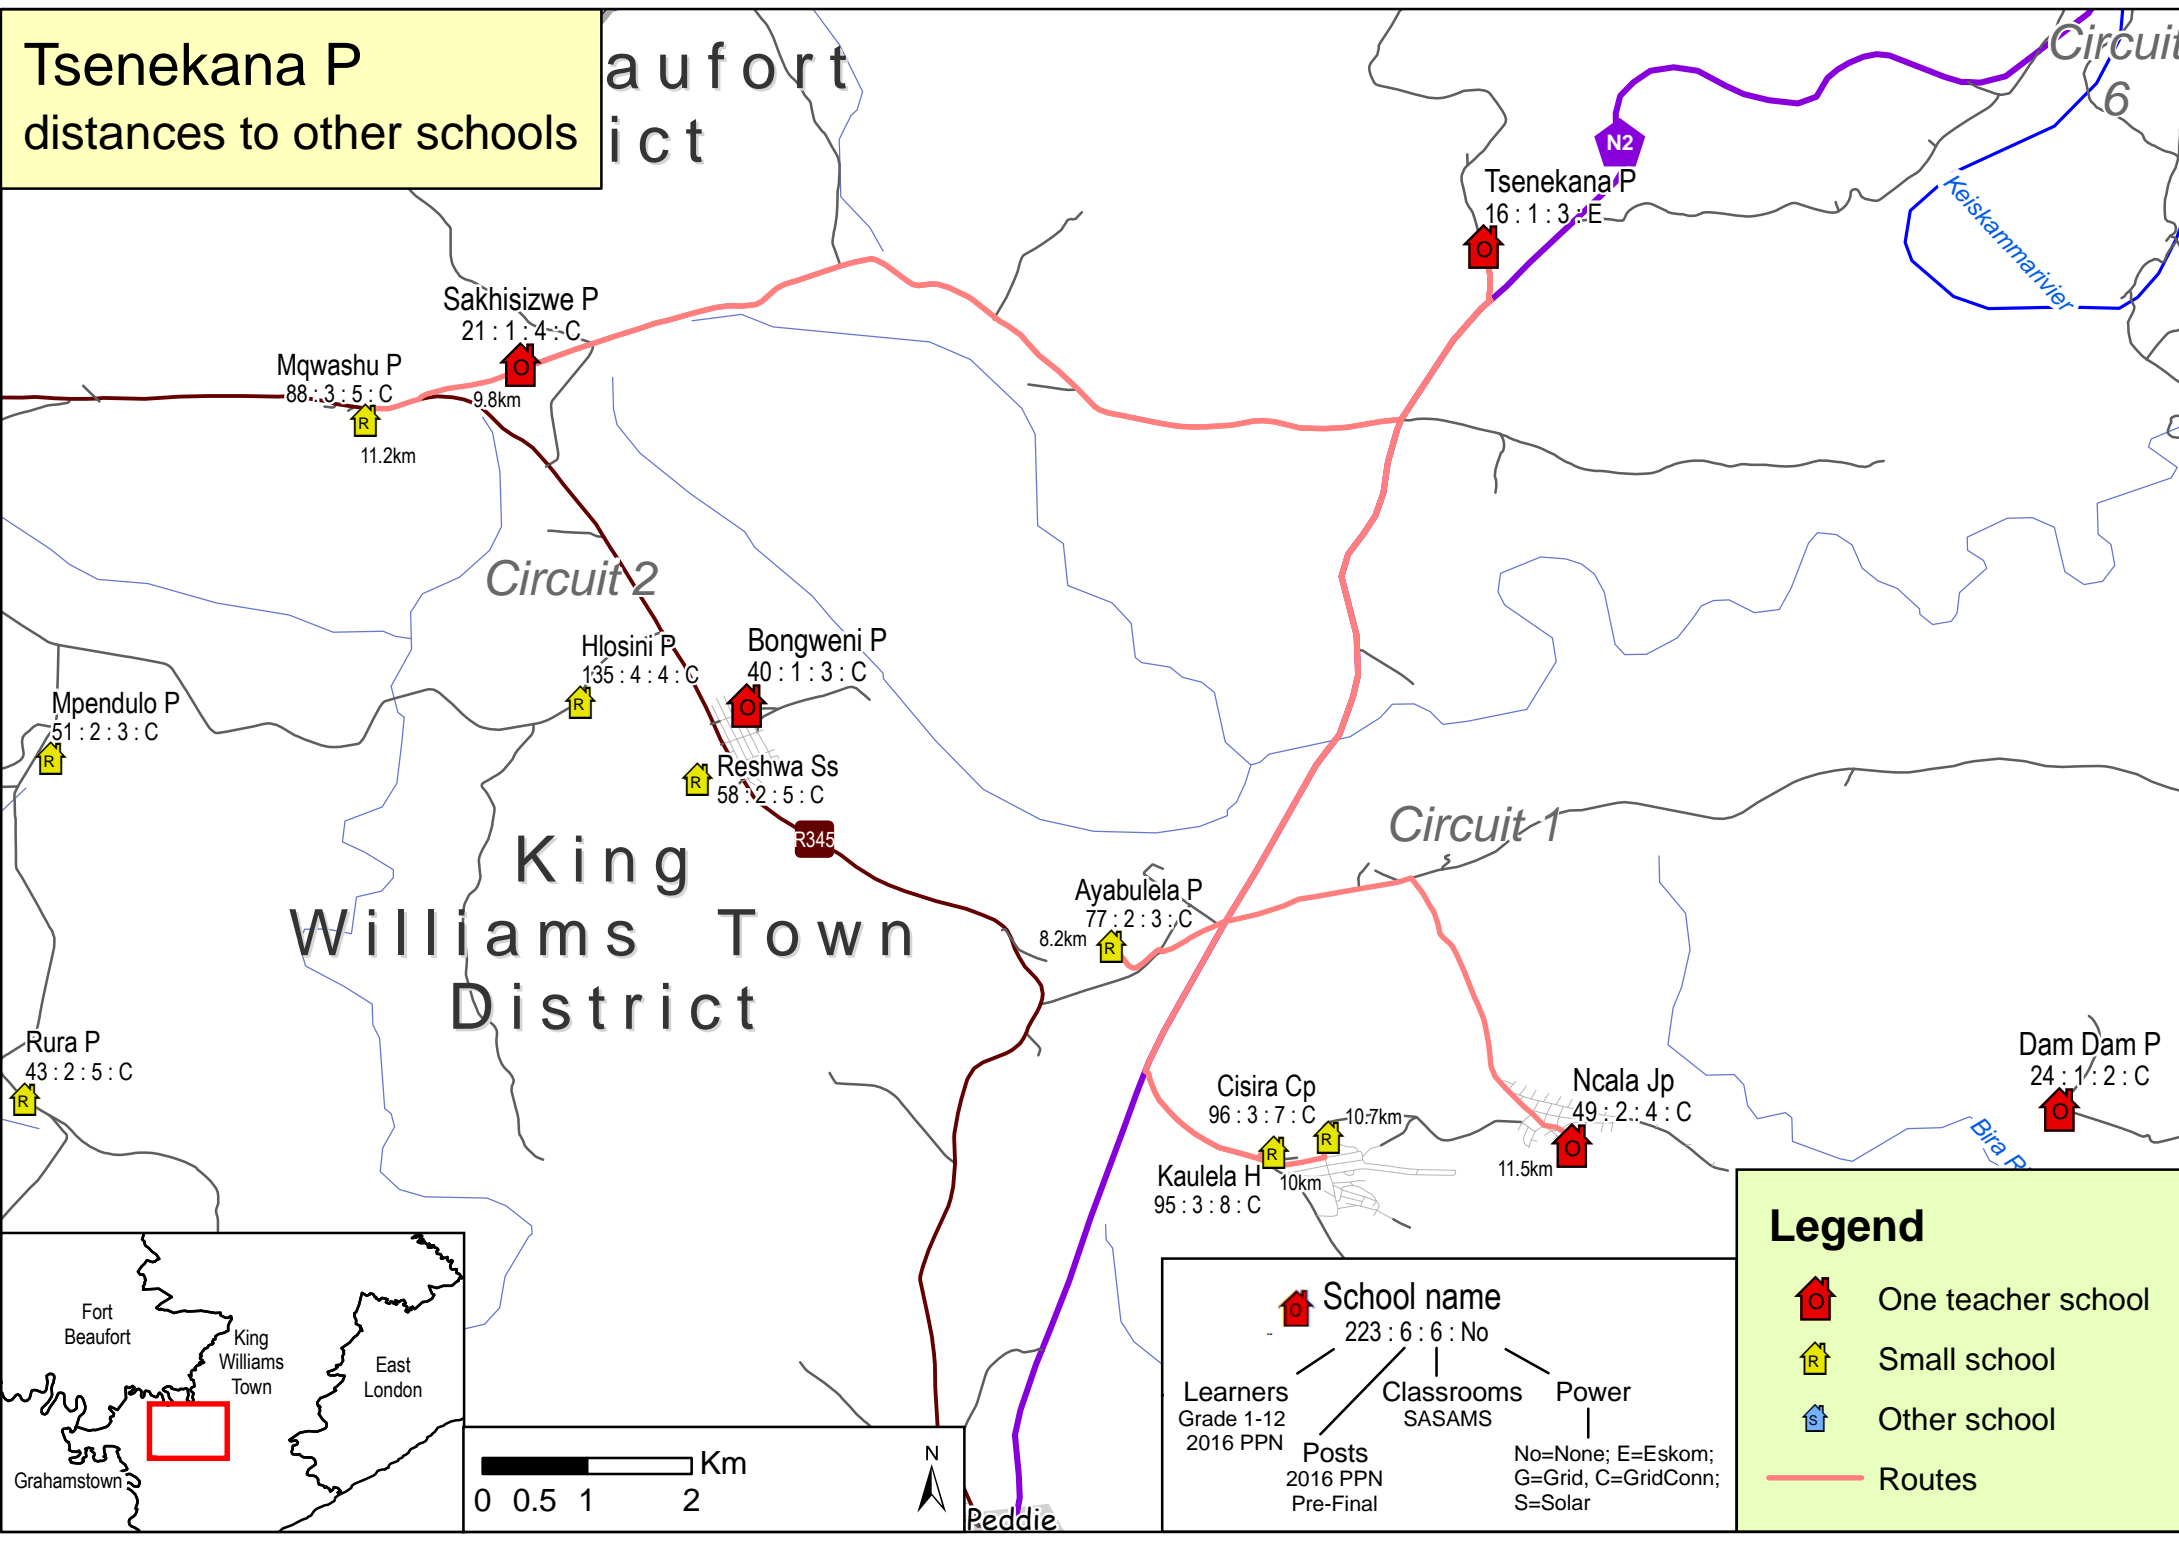

Tsenekana P distances to other schools

Fort Beaufort District

King Williams Town District

Legend

- One teacher school
- Small school
- Other school
- Routes