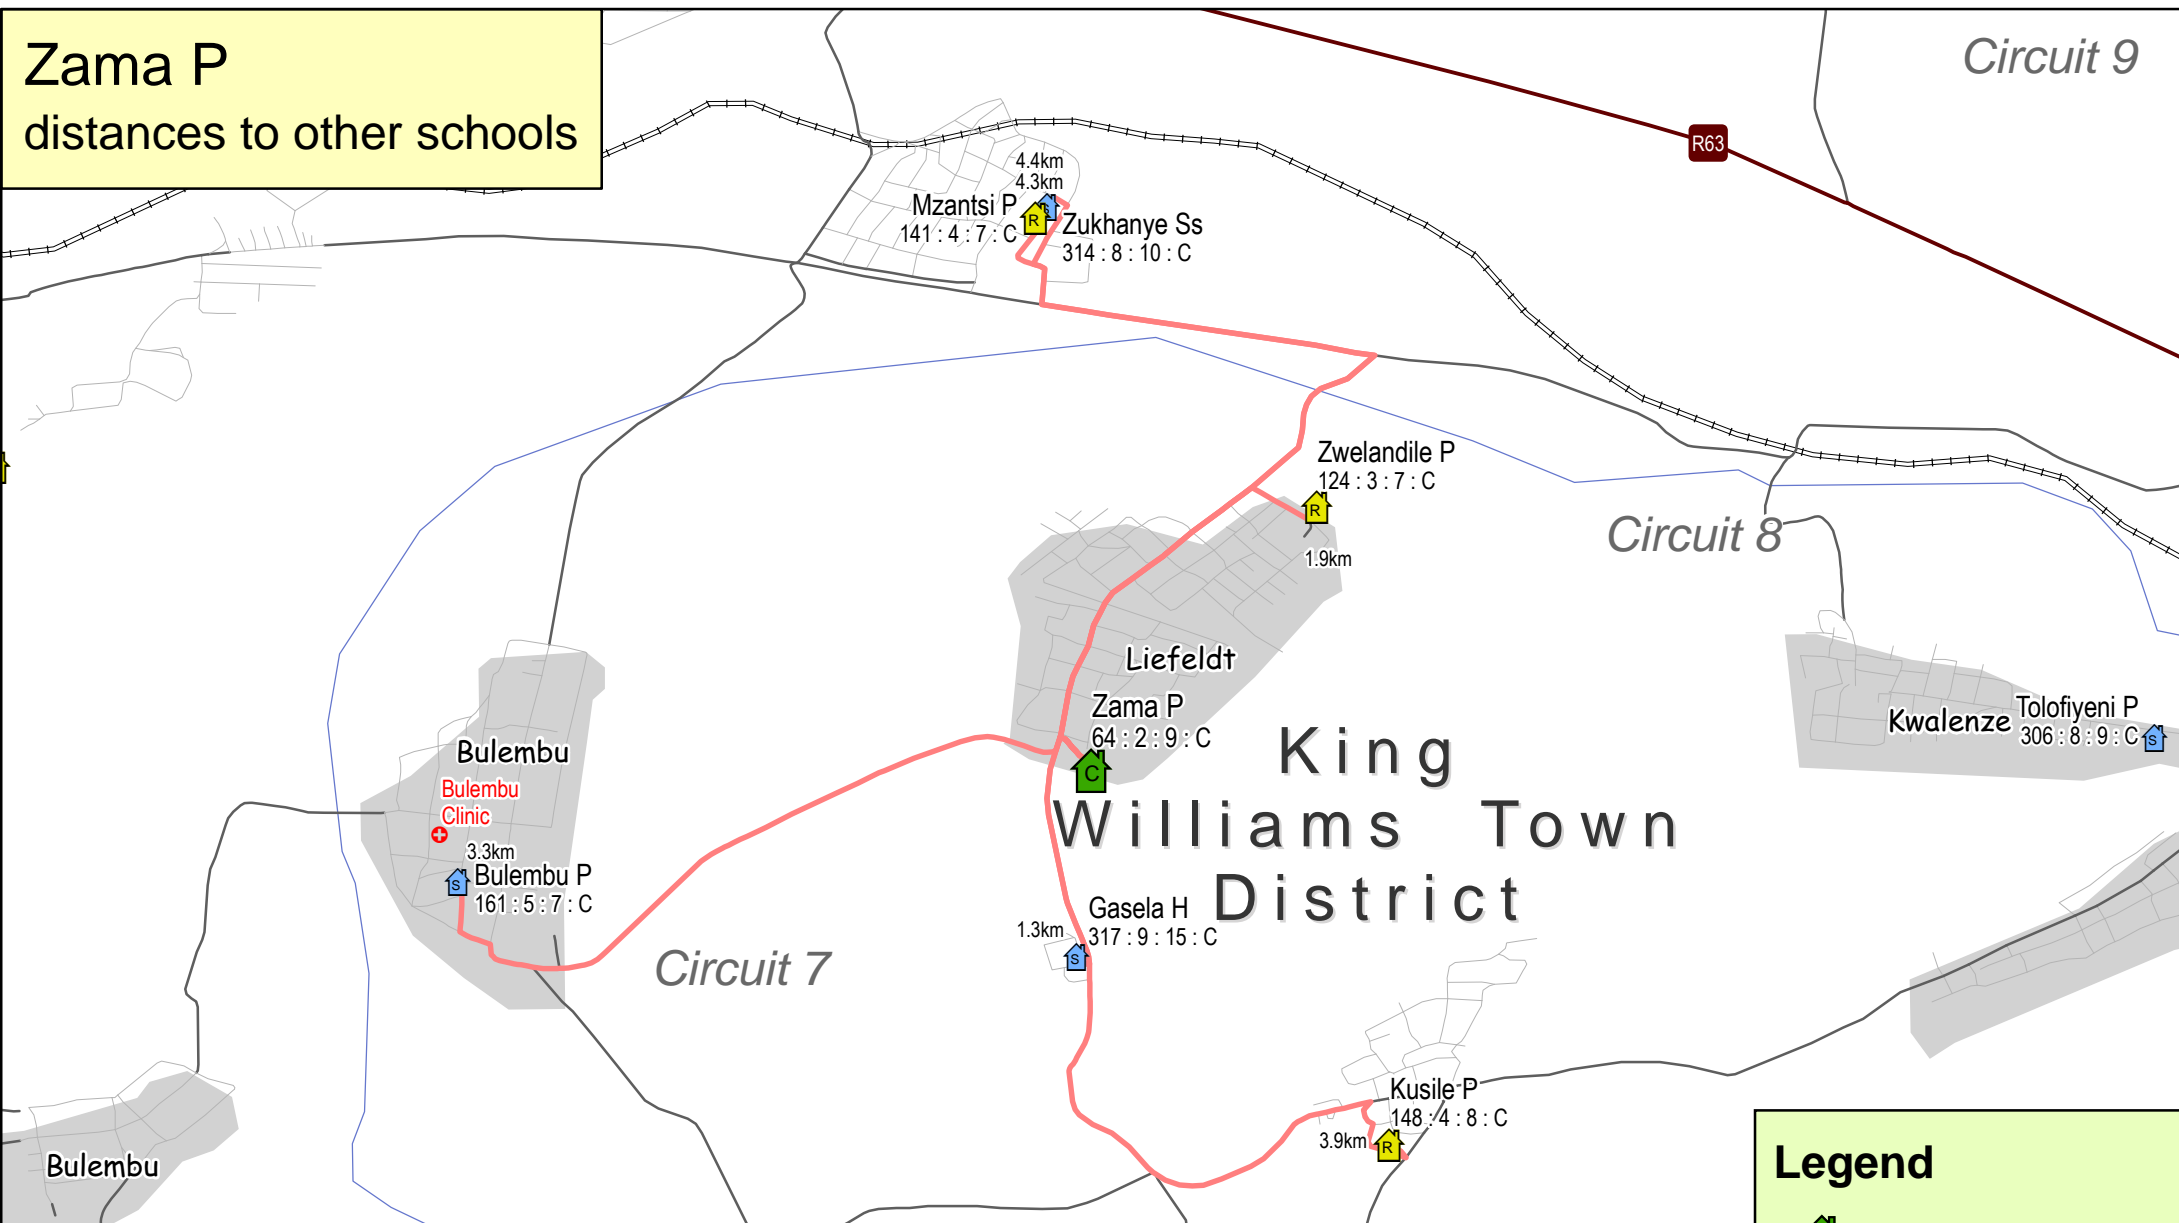

Zama P distances to other schools

Circuit 9

School name
 223 : 6 : 6 : No

Learners Grade 1-12 2016 PPN
 Posts 2016 PPN Pre-Final
 Classrooms SASAMS
 Power No=None; E=Eskom; G=Grid, C=GridConn; S=Solar

Legend

-  School closure
-  One teacher school
-  Small school
-  Other school
-  Routes