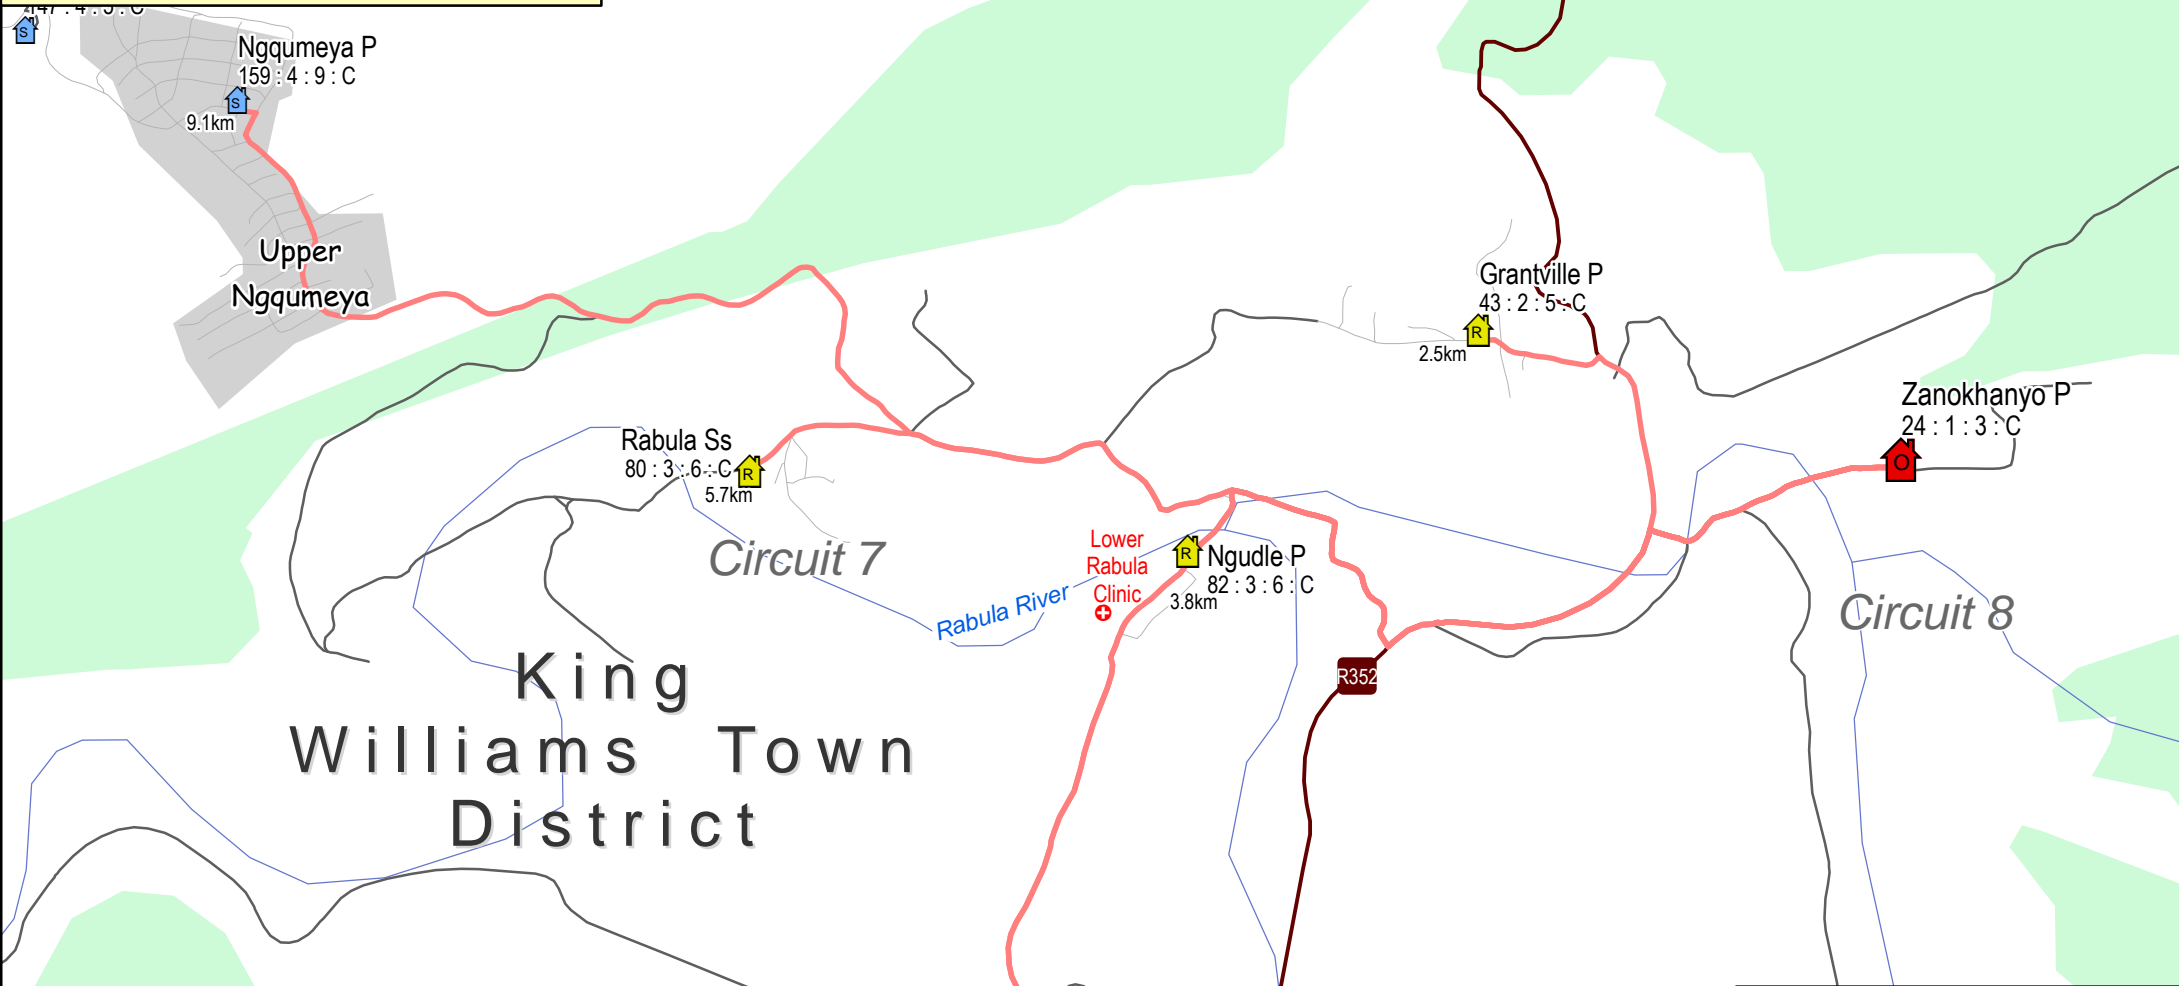

Zanokhanyo P distances to other schools

School name
223 : 6 : 6 : No

Learners
Grade 1-12
2016 PPN

Classrooms
SASAMS

Power
No=None; E=Eskom;
G=Grid, C=GridConn;
S=Solar

Posts
2016 PPN
Pre-Final

Legend

- One teacher school
- Small school
- Other school
- Routes