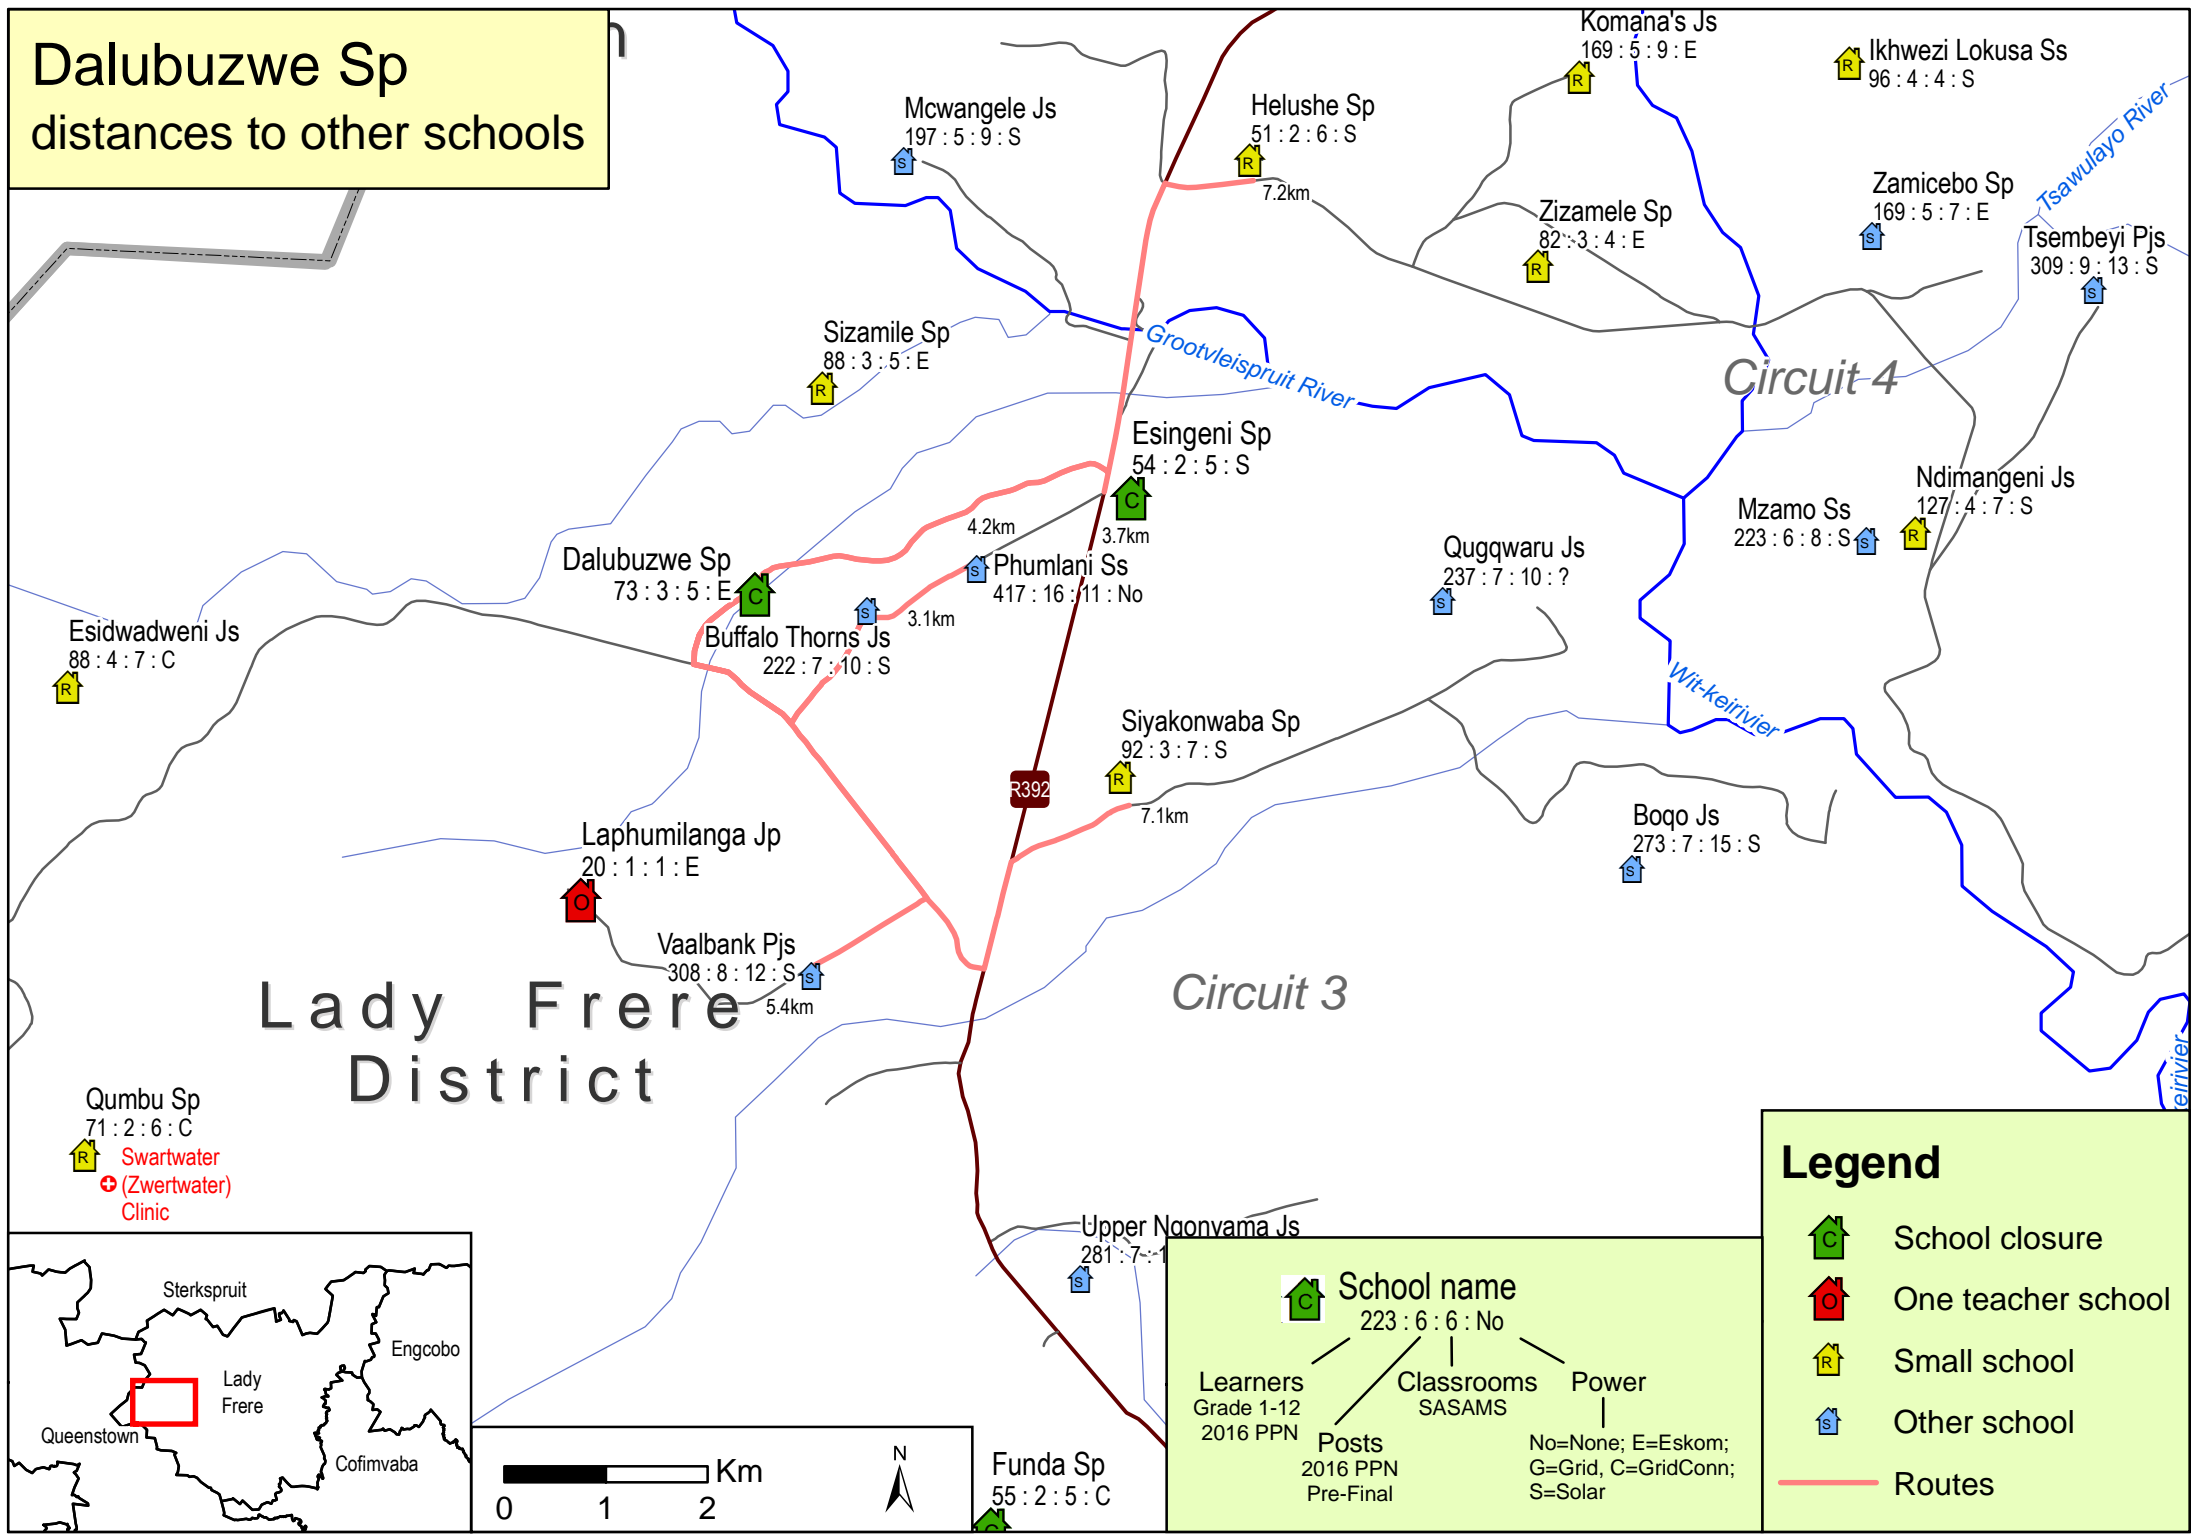

# Dalubuzwe Sp distances to other schools

## Lady Frere District

Grootvleispruit River

Wit-keirivier

Tsawulayo River