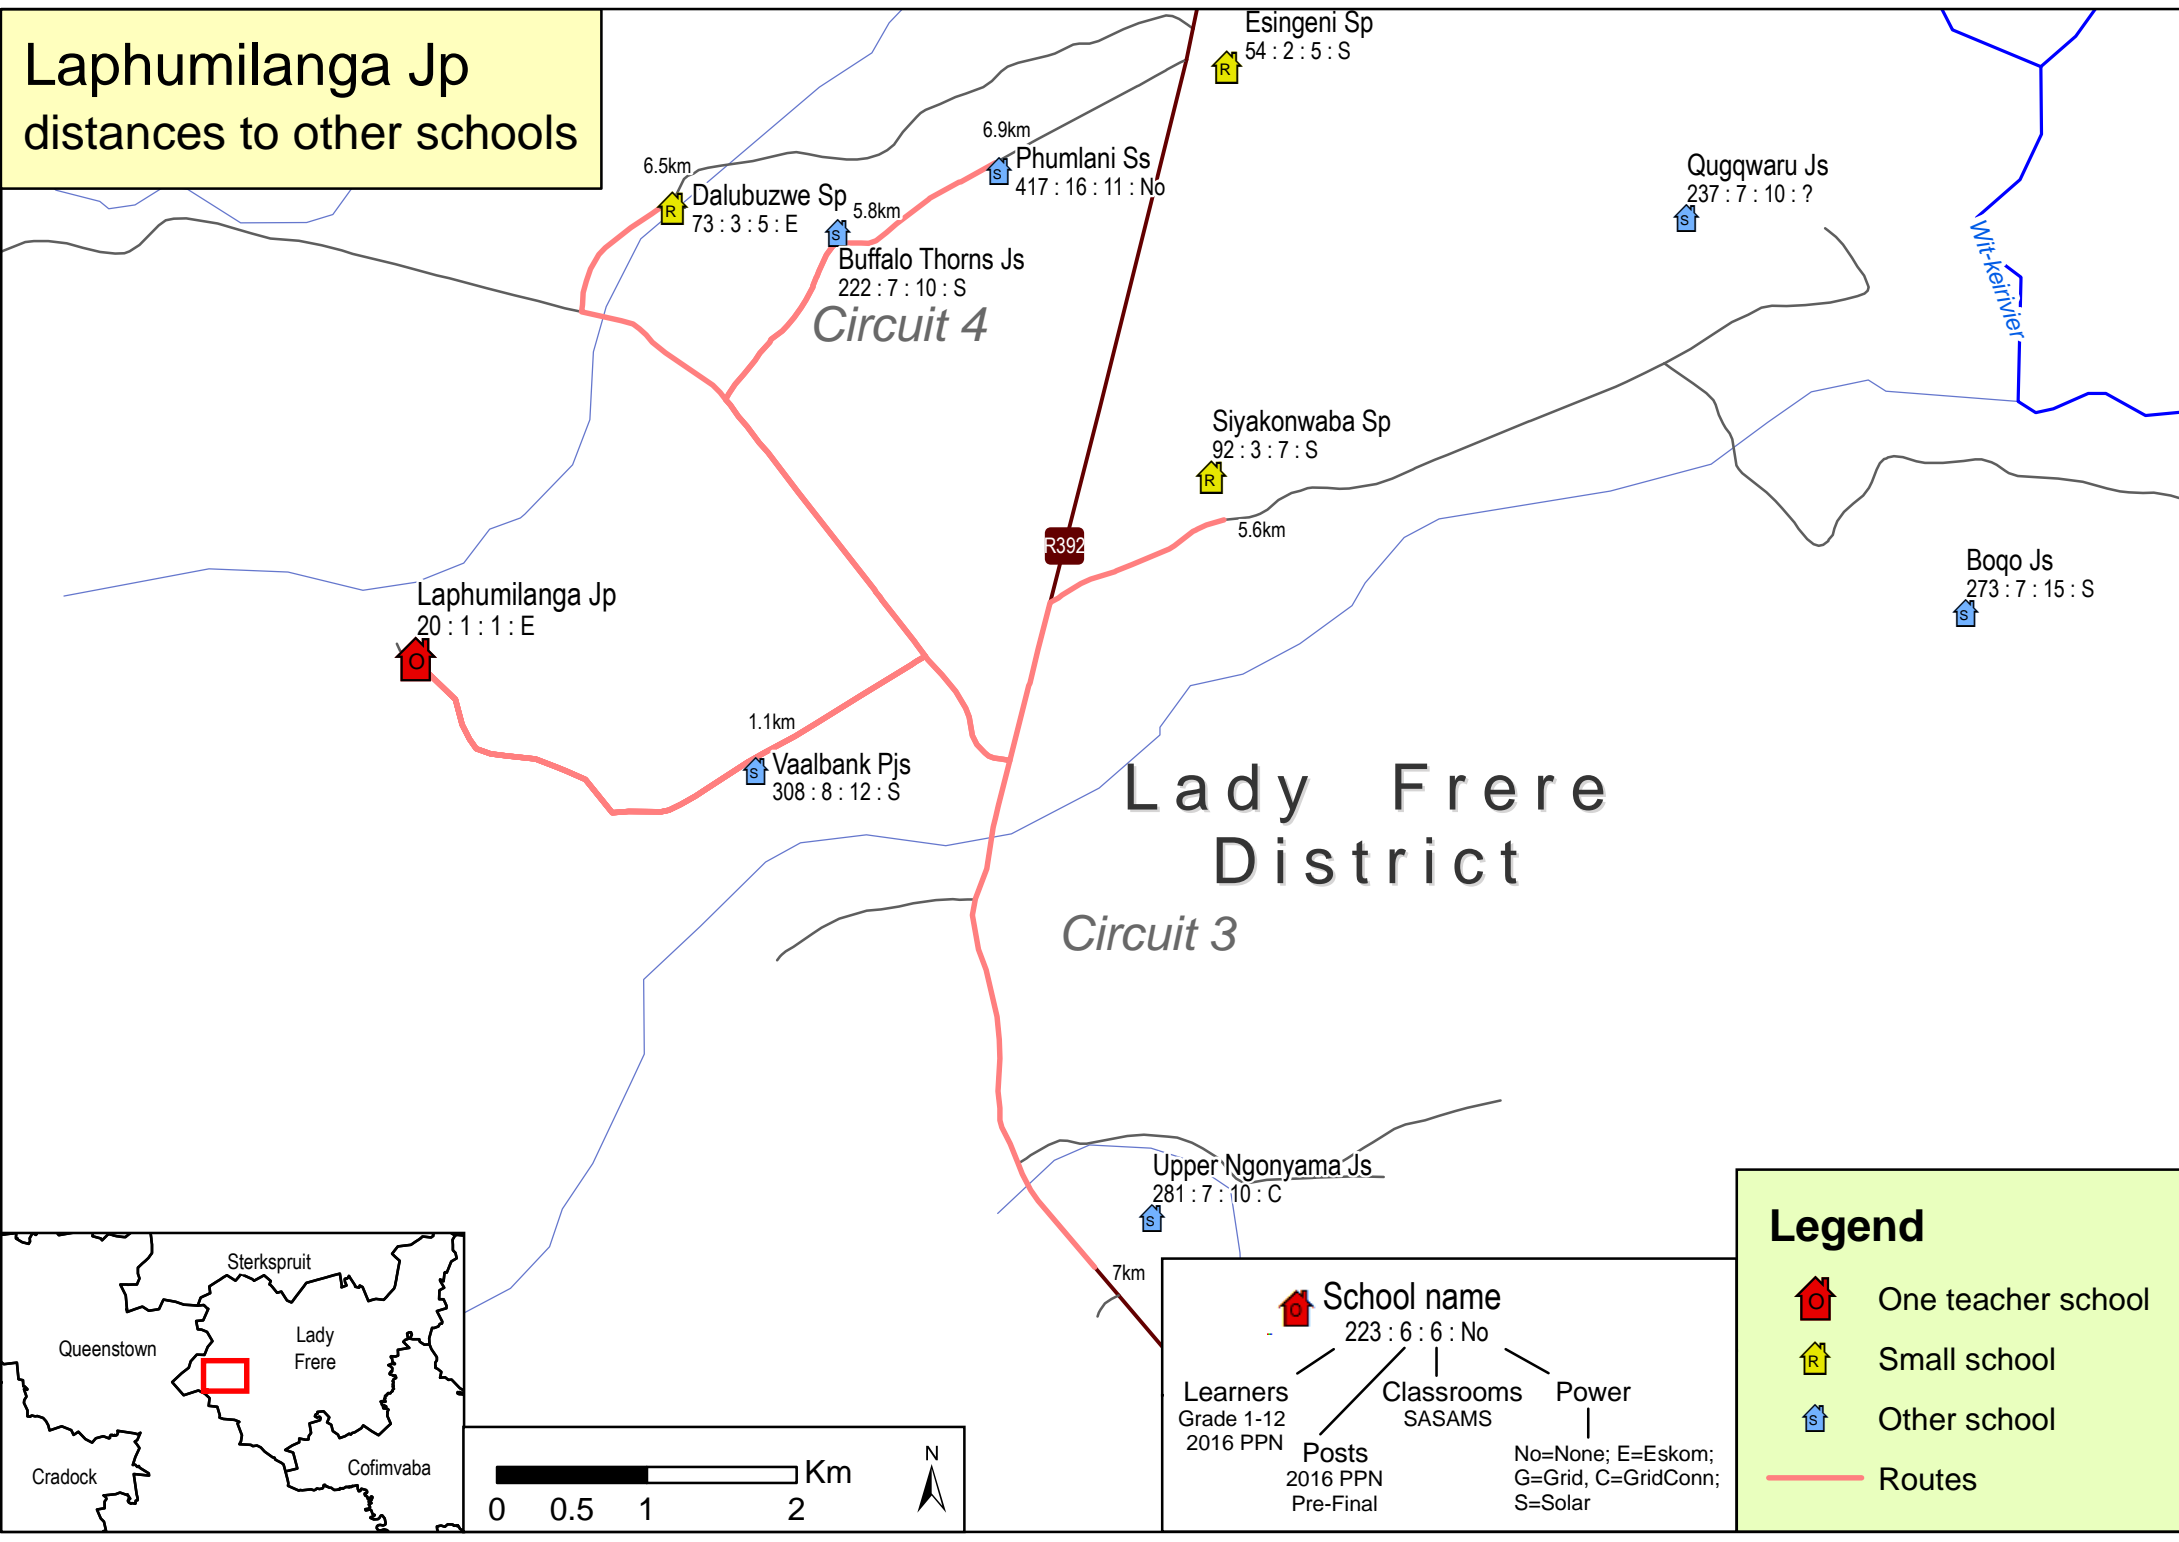

Laphumilanga Jp distances to other schools

School name
223 : 6 : 6 : No

- Learners Grade 1-12 2016 PPN
- Posts 2016 PPN Pre-Final
- Classrooms SASAMS
- Power: No=None; E=Eskom; G=Grid, C=GridConn; S=Solar

Legend

- One teacher school
- Small school
- Other school
- Routes