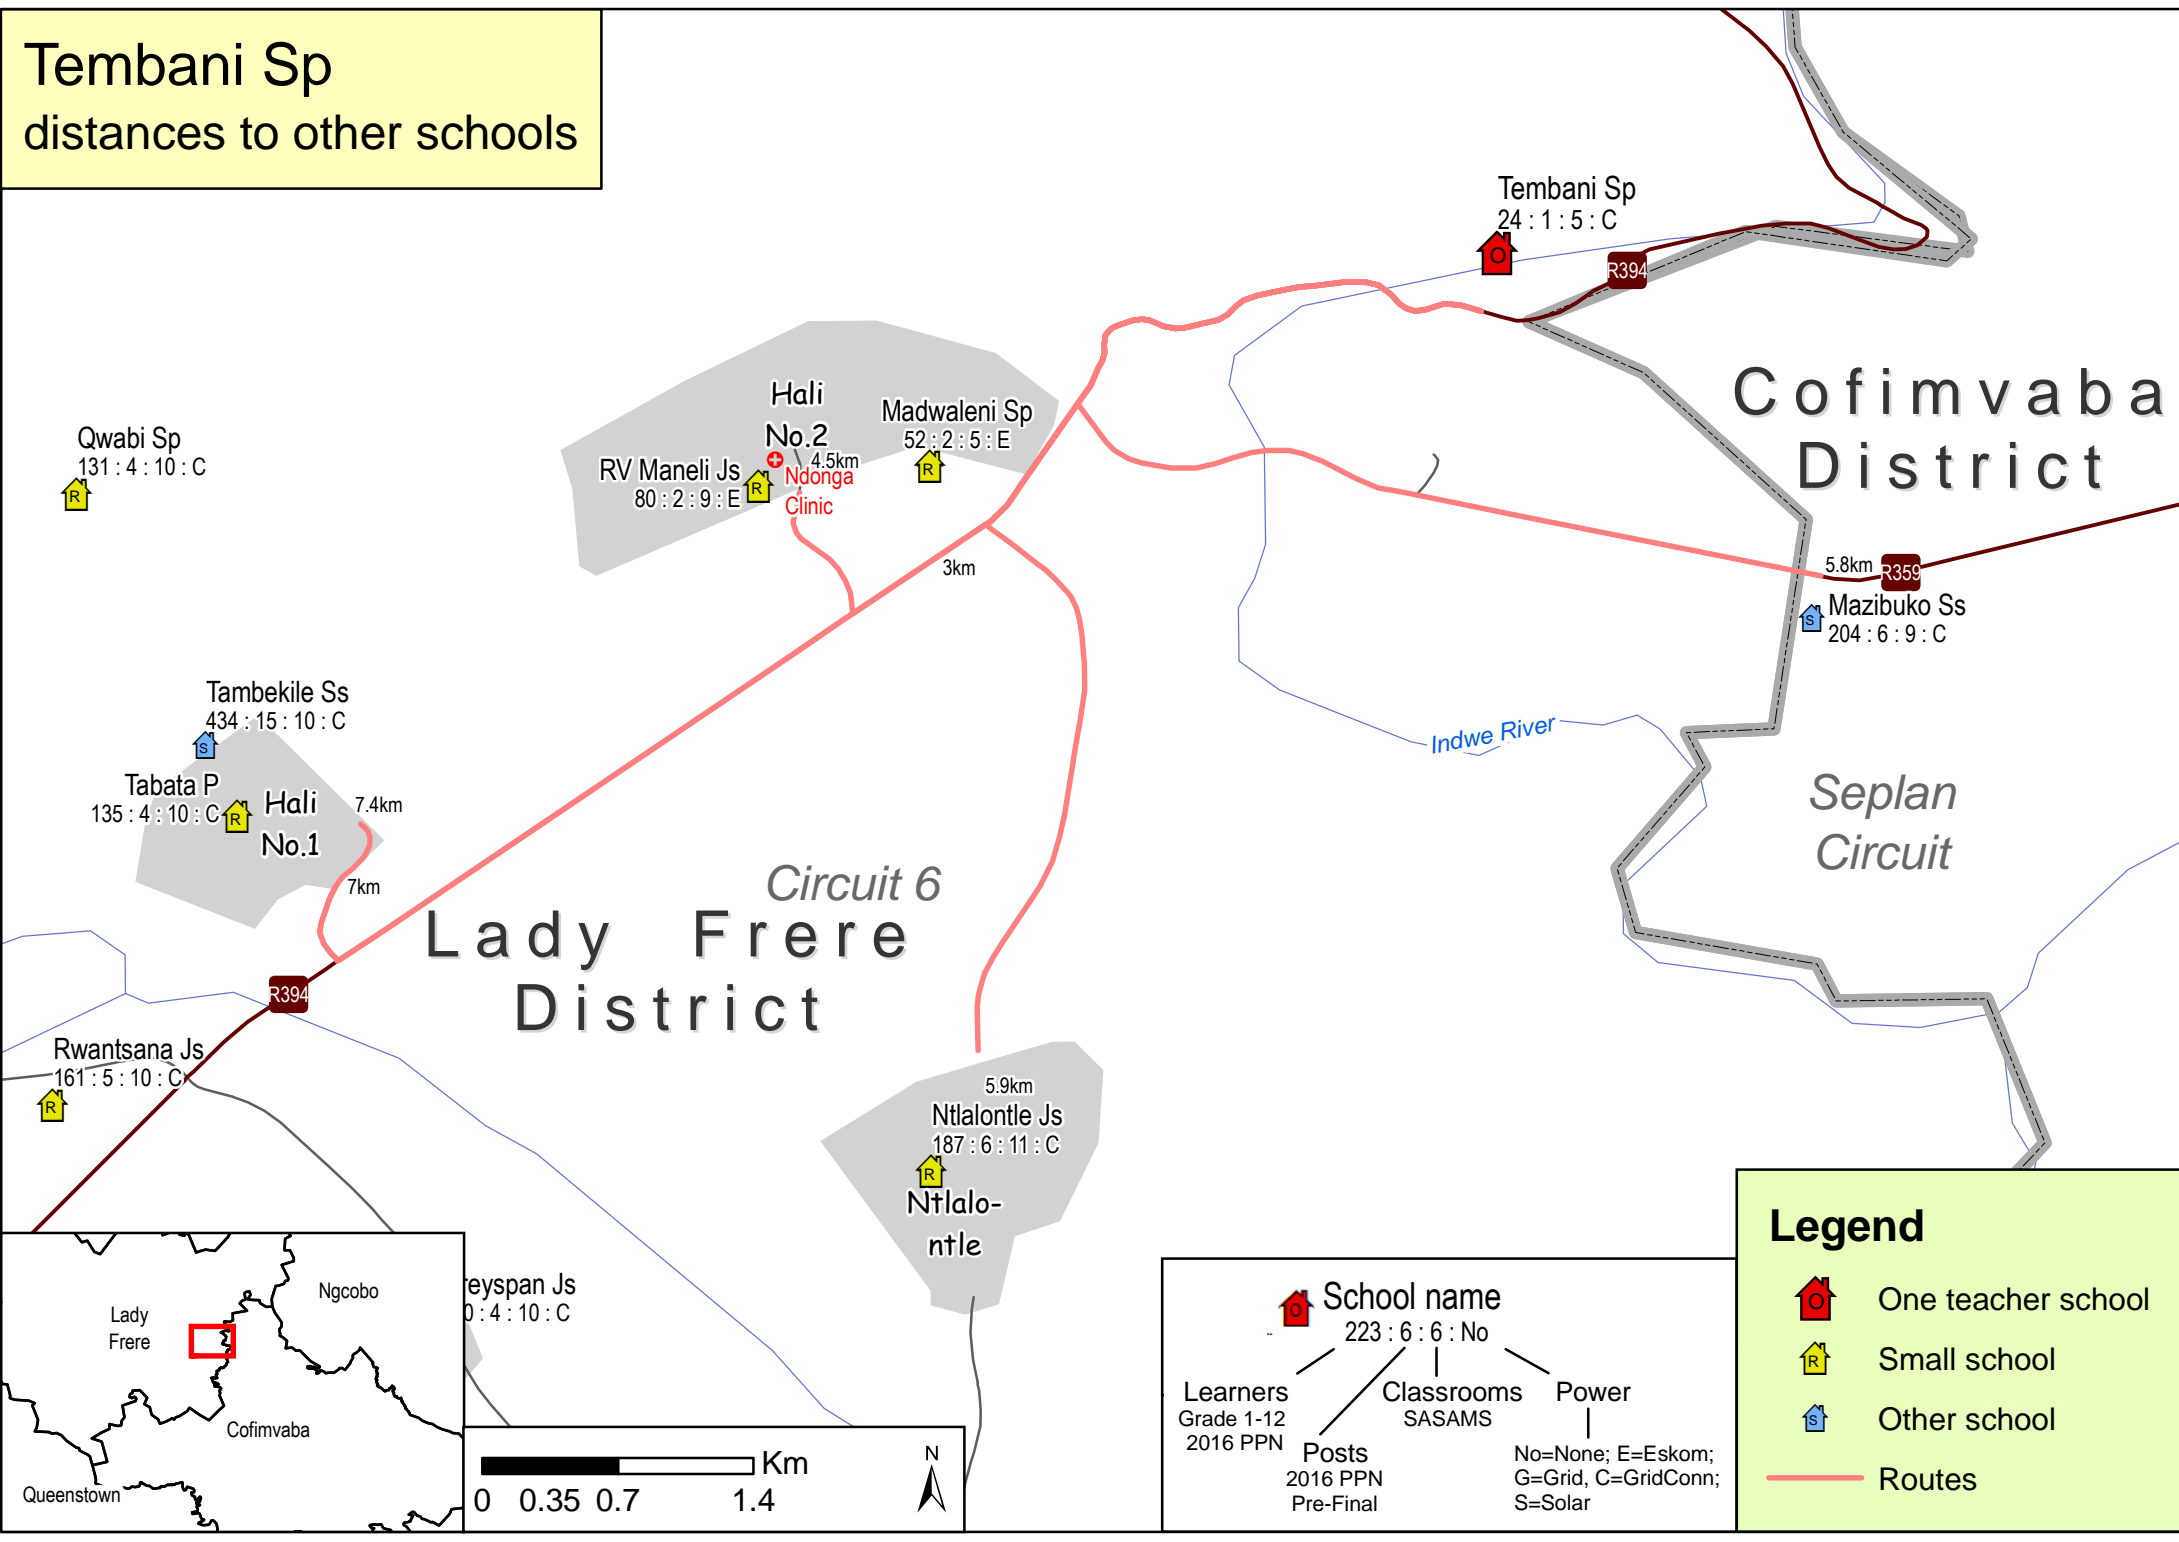

Tembani Sp distances to other schools

Legend

- One teacher school
- Small school
- Other school
- Routes

School name
223 : 6 : 6 : No

- Learners** Grade 1-12 2016 PPN
- Posts** 2016 PPN Pre-Final
- Classrooms** SASAMS
- Power** No=None; E=Eskom; G=Grid, C=GridConn; S=Solar