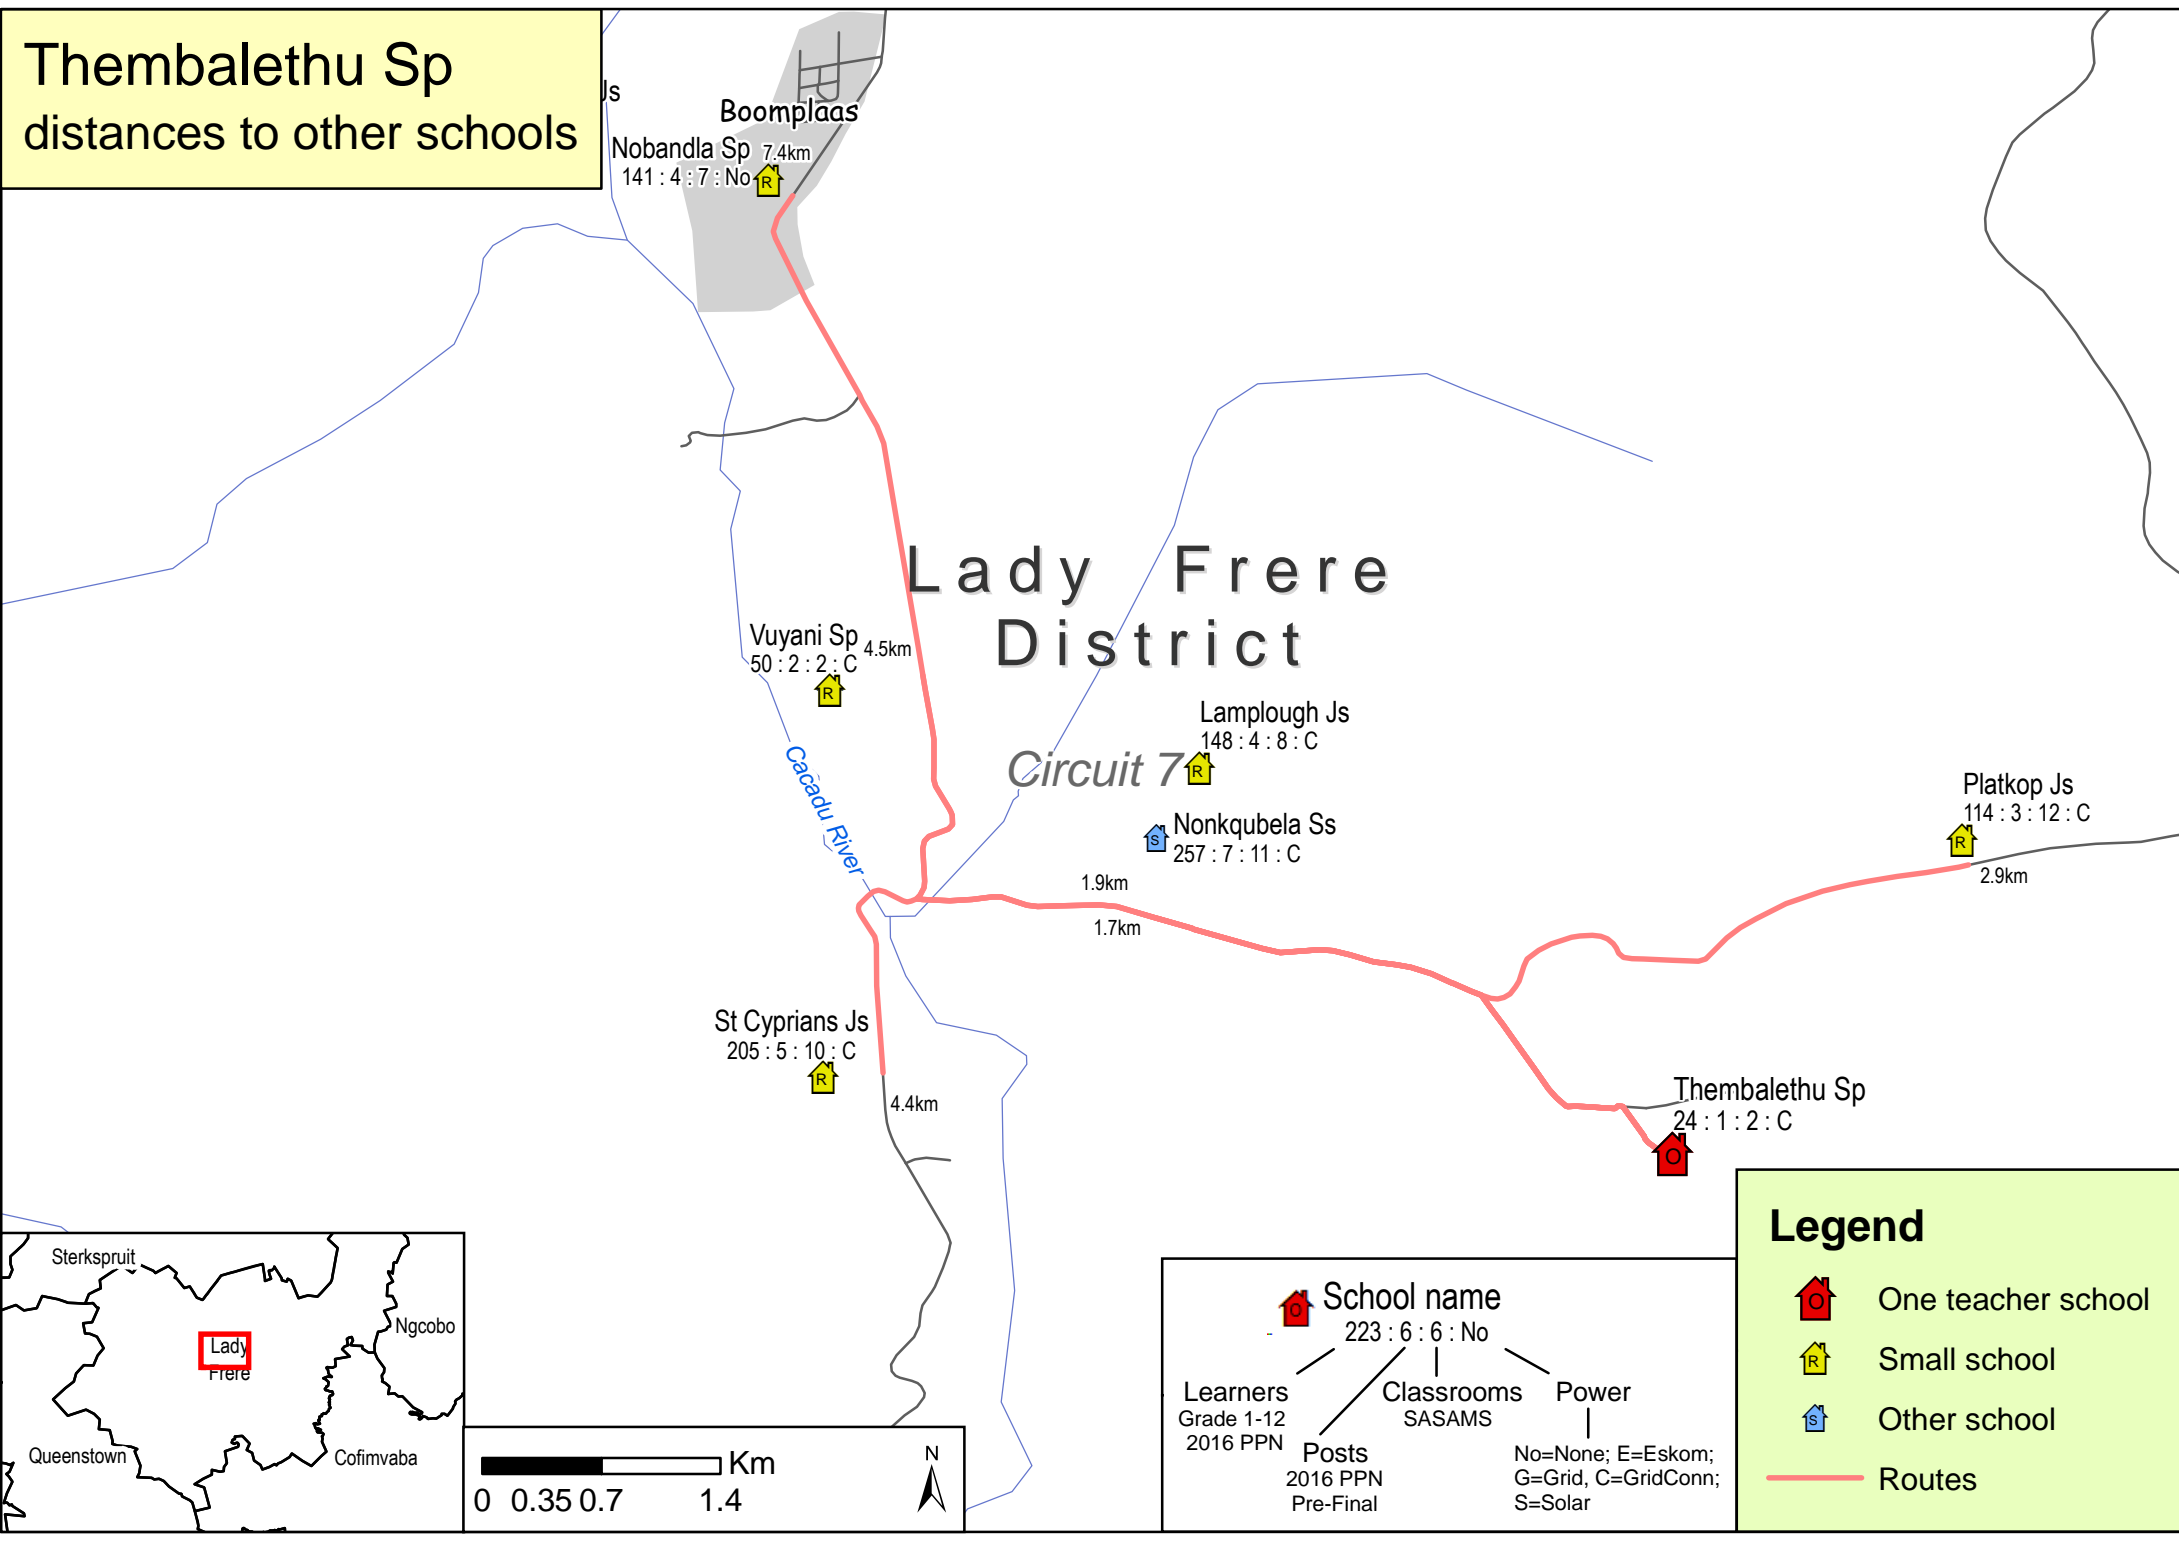

Themba lethu Sp distances to other schools

Boomplaas
Nobandla Sp 7.4km
141 : 4 : 7 : No

Vuyani Sp 4.5km
50 : 2 : 2 : C

Lamlough Js
148 : 4 : 8 : C
Circuit 7

Nonkqubela Ss
257 : 7 : 11 : C

Platkop Js
114 : 3 : 12 : C

Legend

- One teacher school
- Small school
- Other school
- Routes