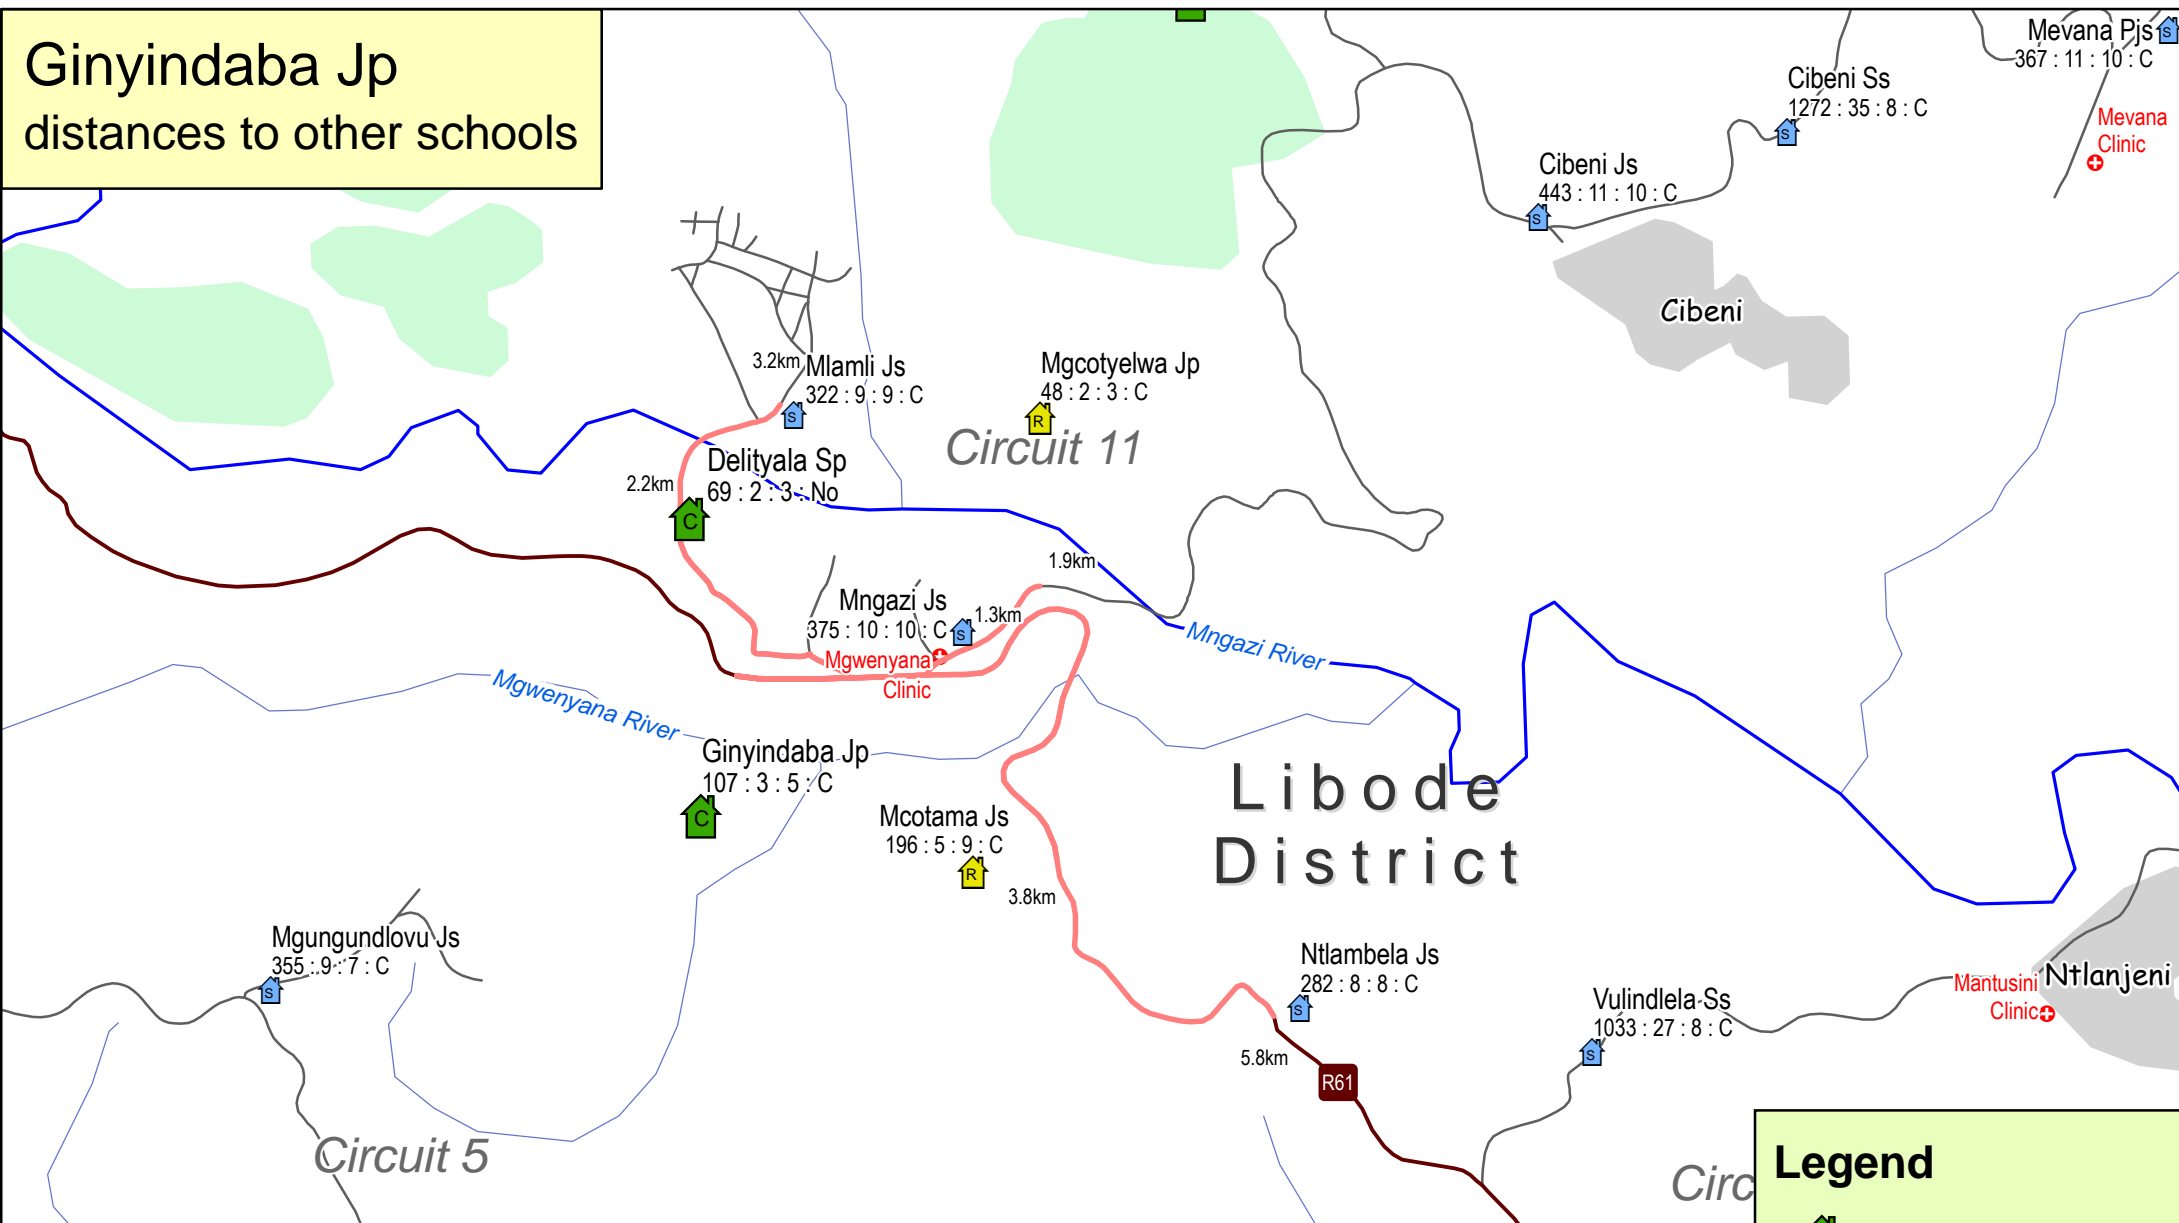

Ginyindaba Jp distances to other schools

Legend

- School closure
- One teacher school
- Small school
- Other school
- Routes

School name
223 : 6 : 6 : No

<p>Learners Grade 1-12 2016 PPN</p>	<p>Classrooms SASAMS</p>	<p>Power</p>
<p>Posts 2016 PPN Pre-Final</p>		<p>No=None; E=Eskom; G=Grid, C=GridConn; S=Solar</p>