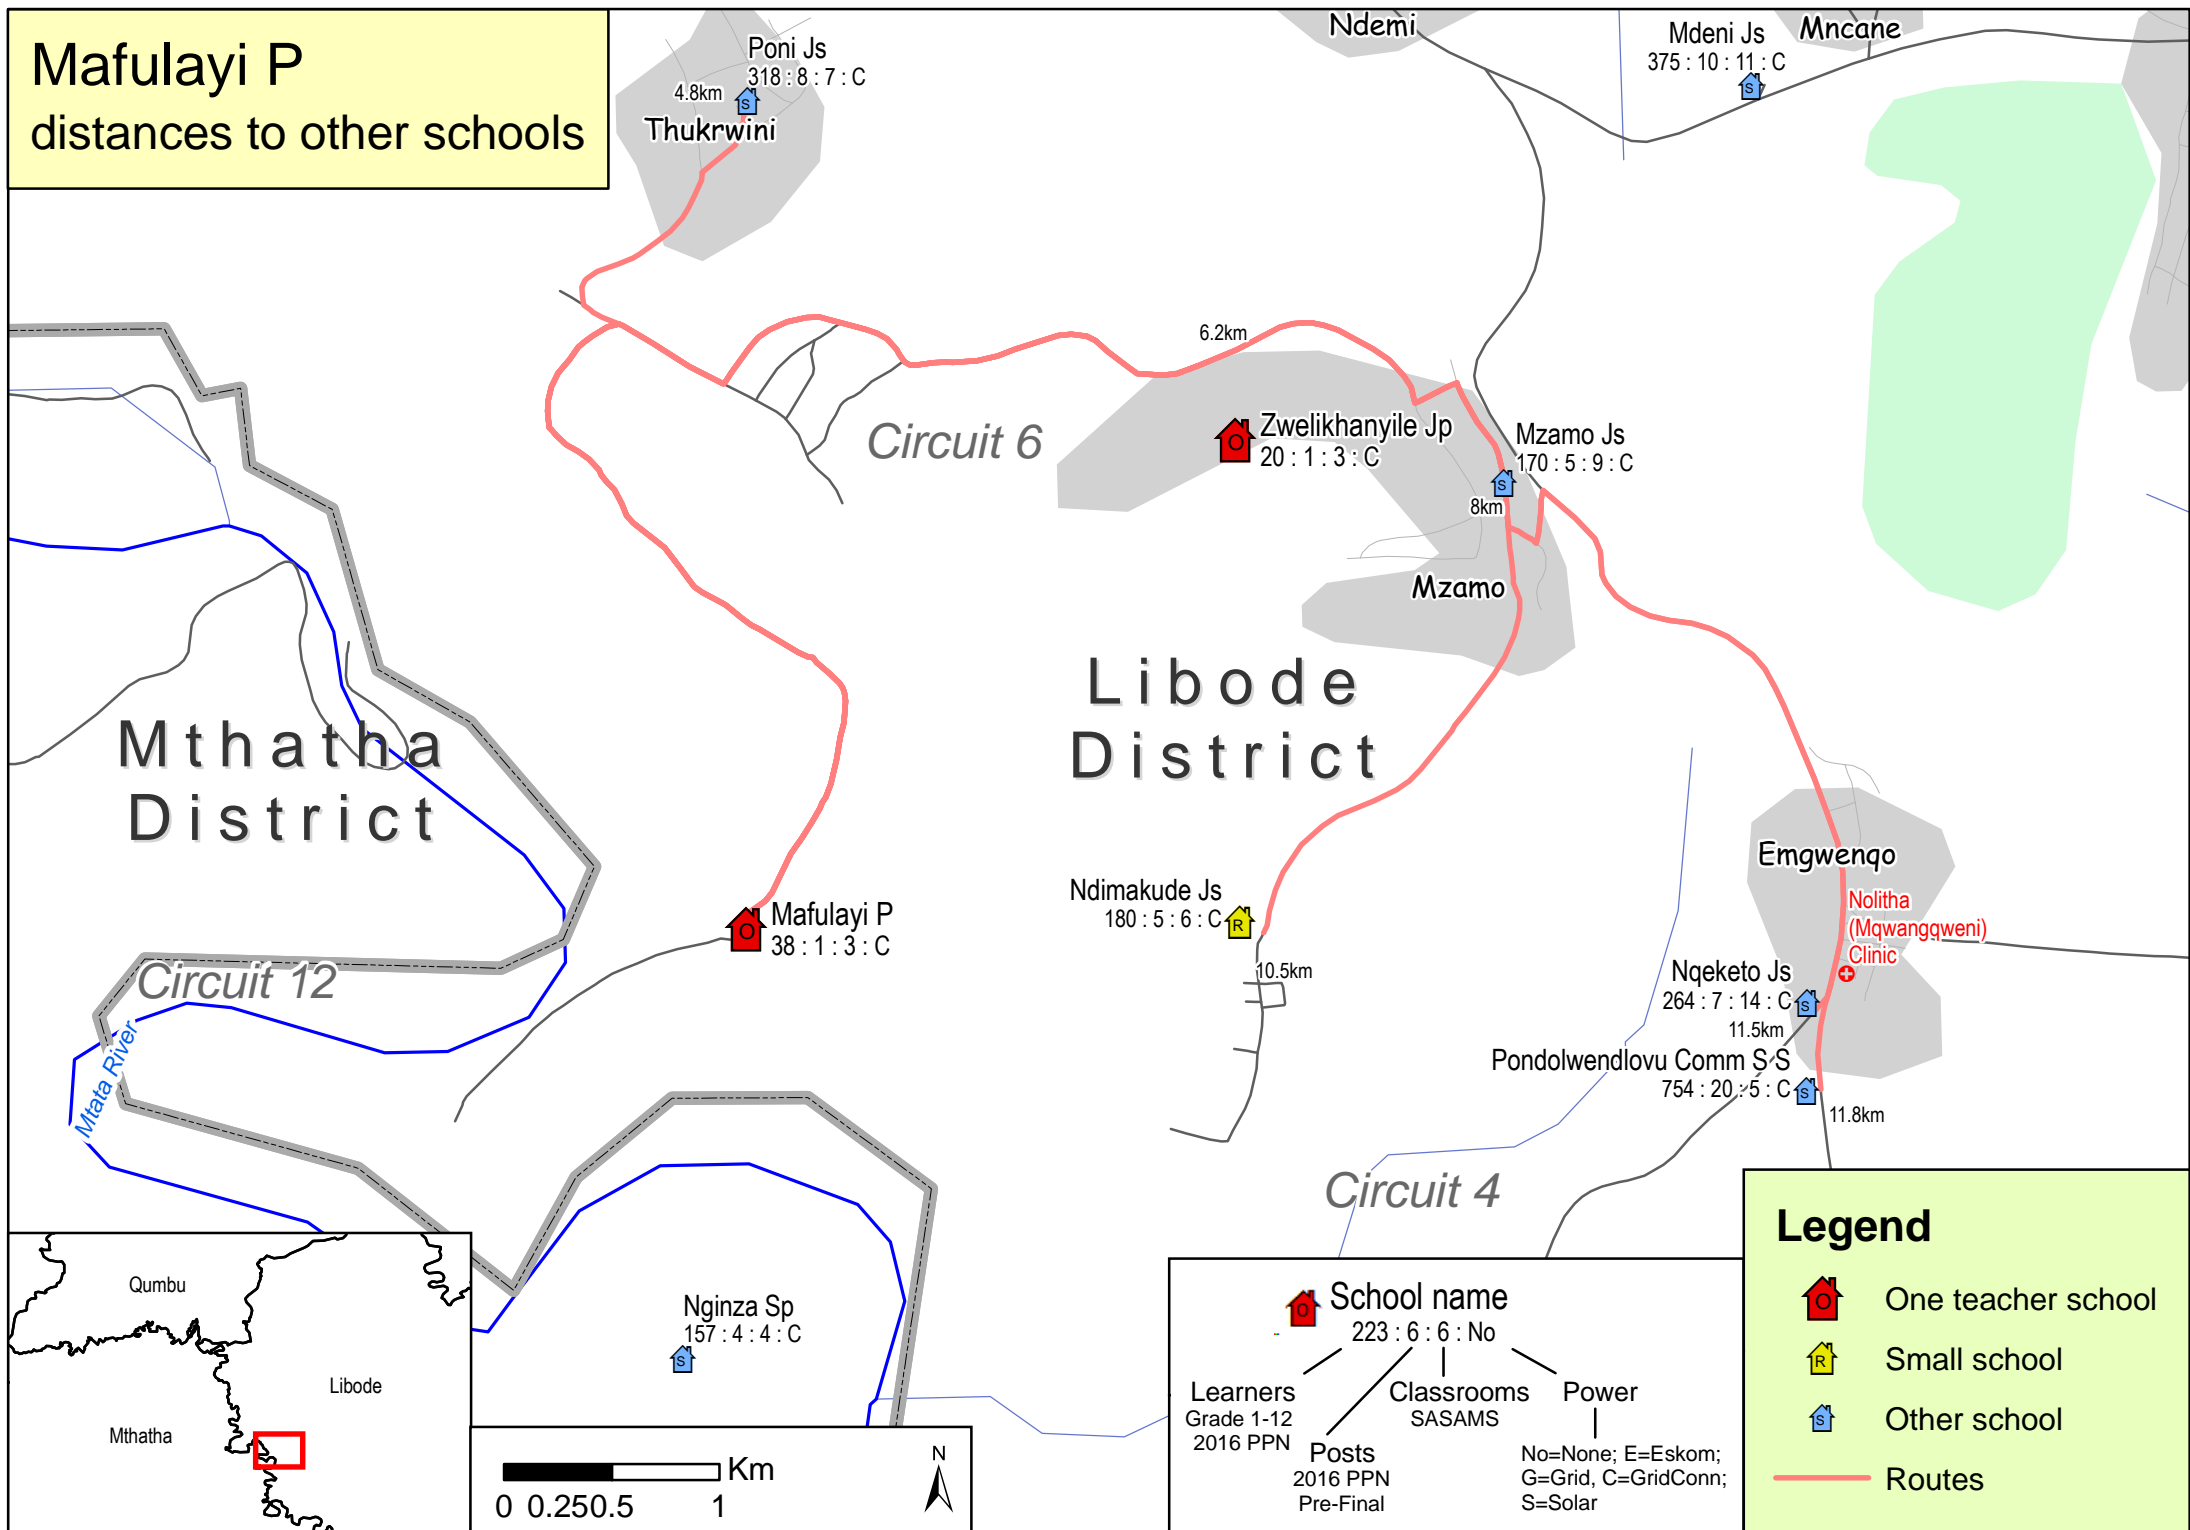

Mafulayi P

distances to other schools

Legend

- One teacher school
- Small school
- Other school
- Routes

School name
223 : 6 : 6 : No

Learners Grade 1-12 2016 PPN
Classrooms SASAMS
Power
Posts 2016 PPN Pre-Final

No=None; E=Eskom; G=Grid, C=GridConn; S=Solar