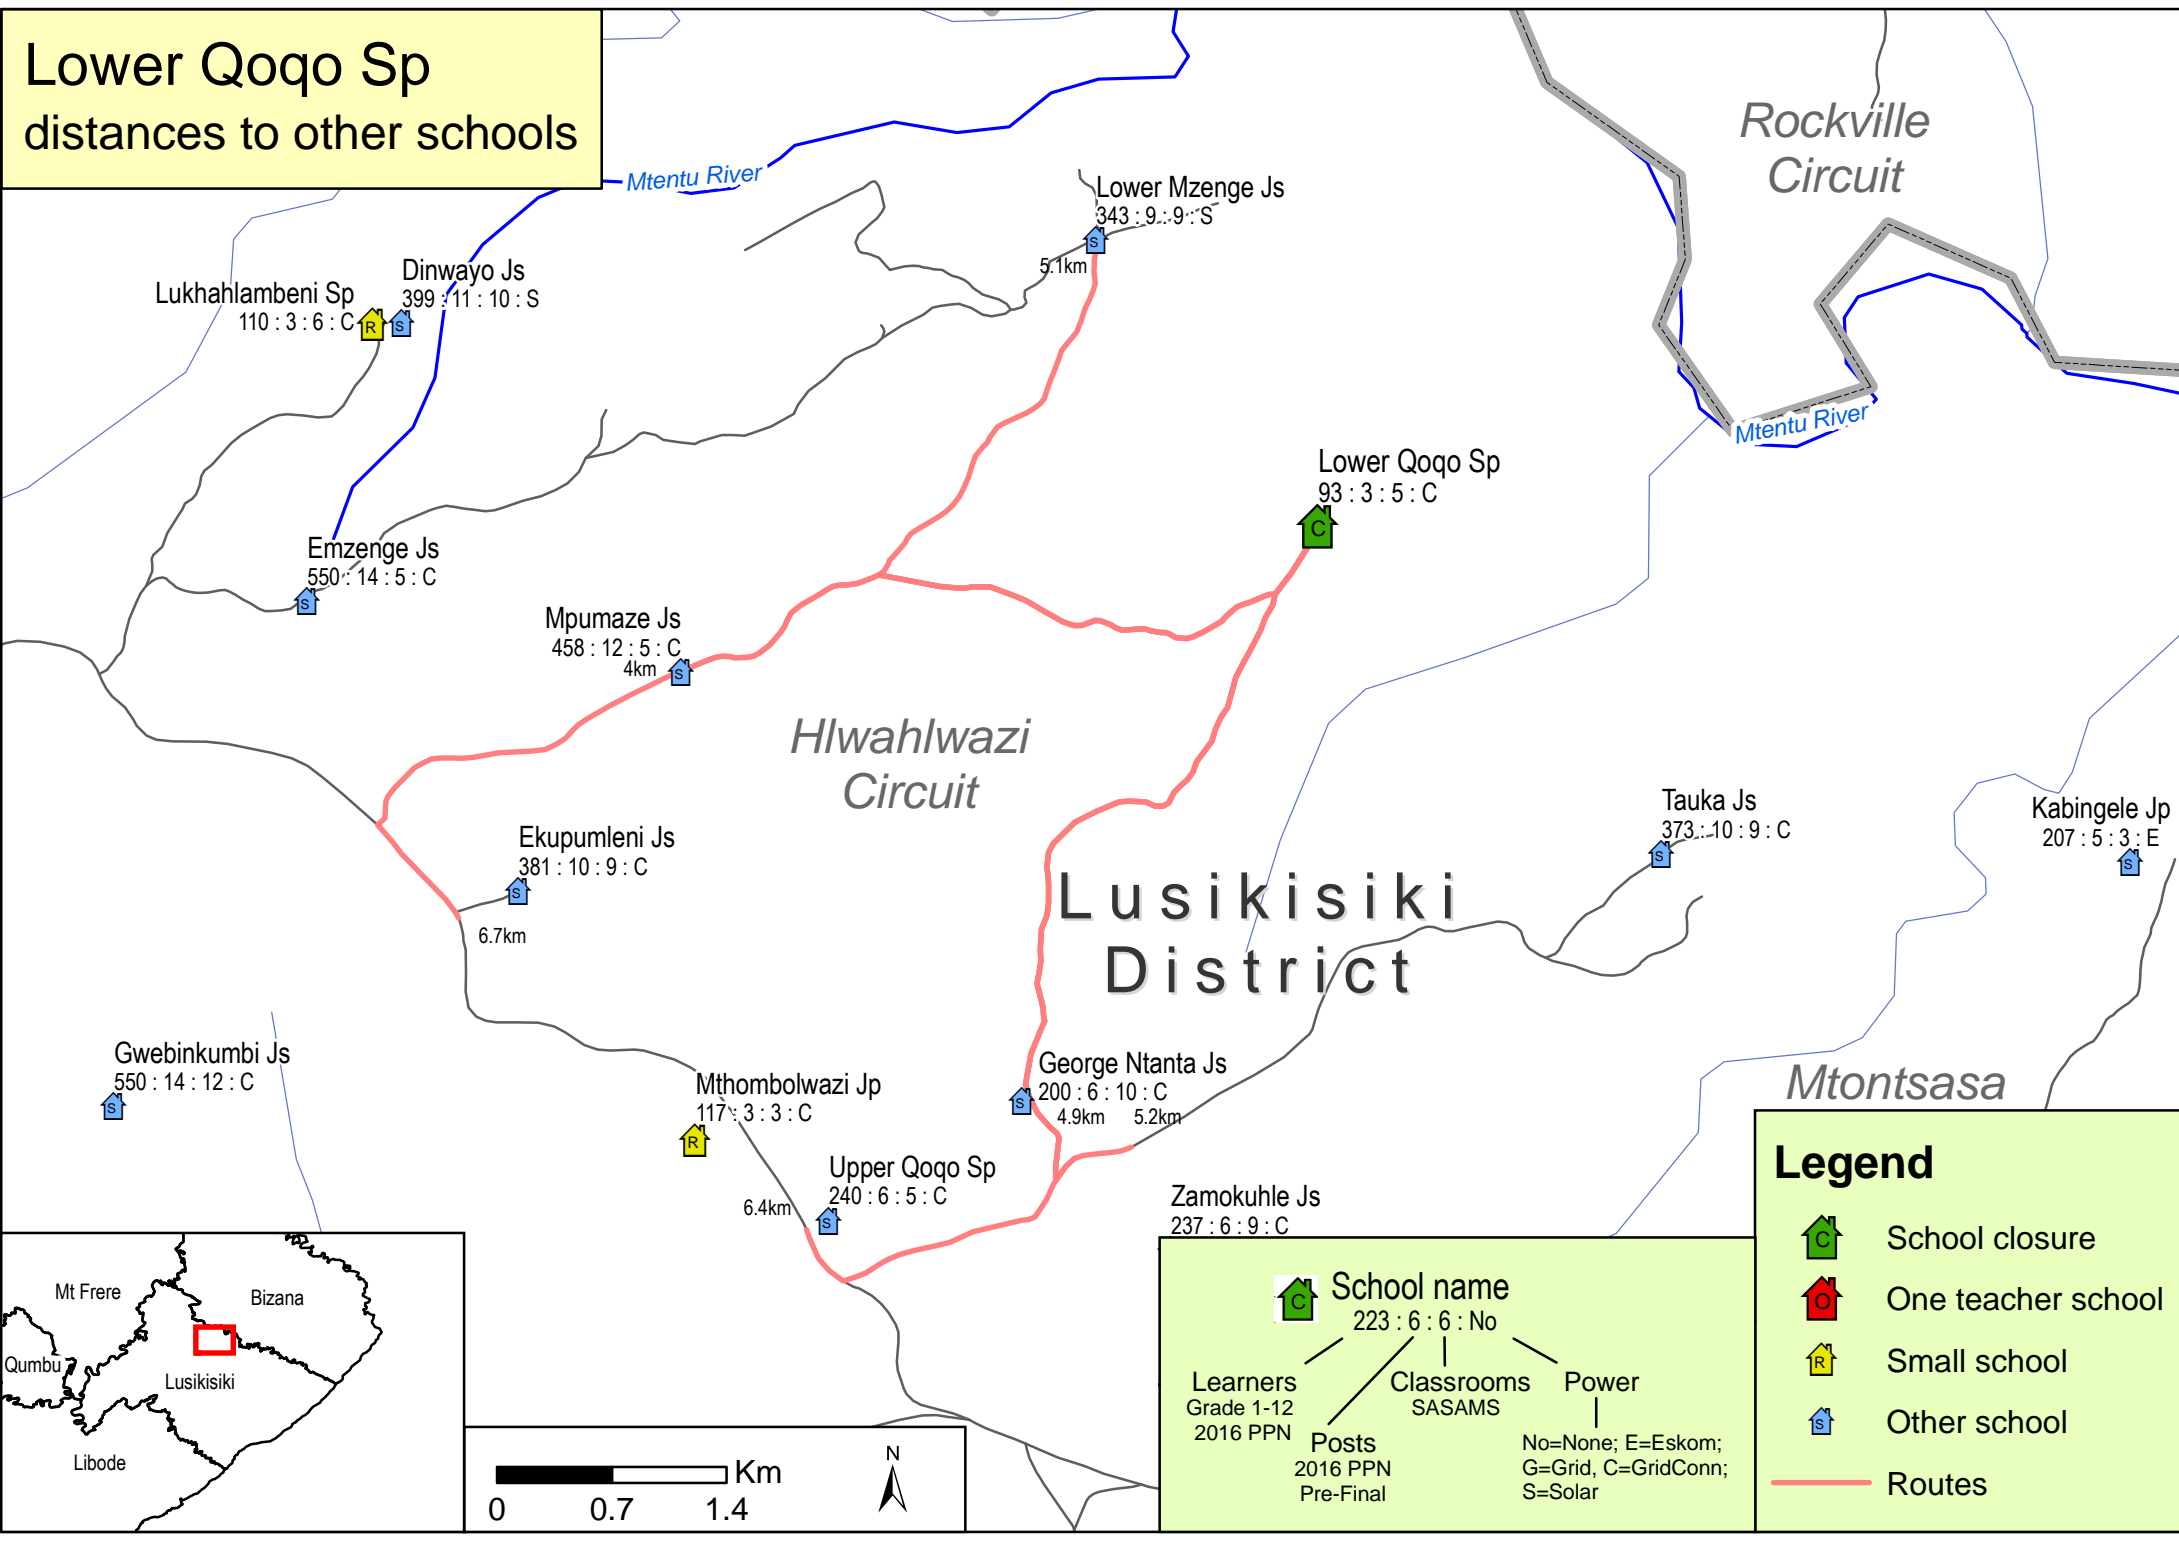

Lower Qoqo Sp distances to other schools

Legend

- School closure
- One teacher school
- Small school
- Other school
- Routes

School name
223 : 6 : 6 : No

Learners
Grade 1-12
2016 PPN

Posts
2016 PPN
Pre-Final