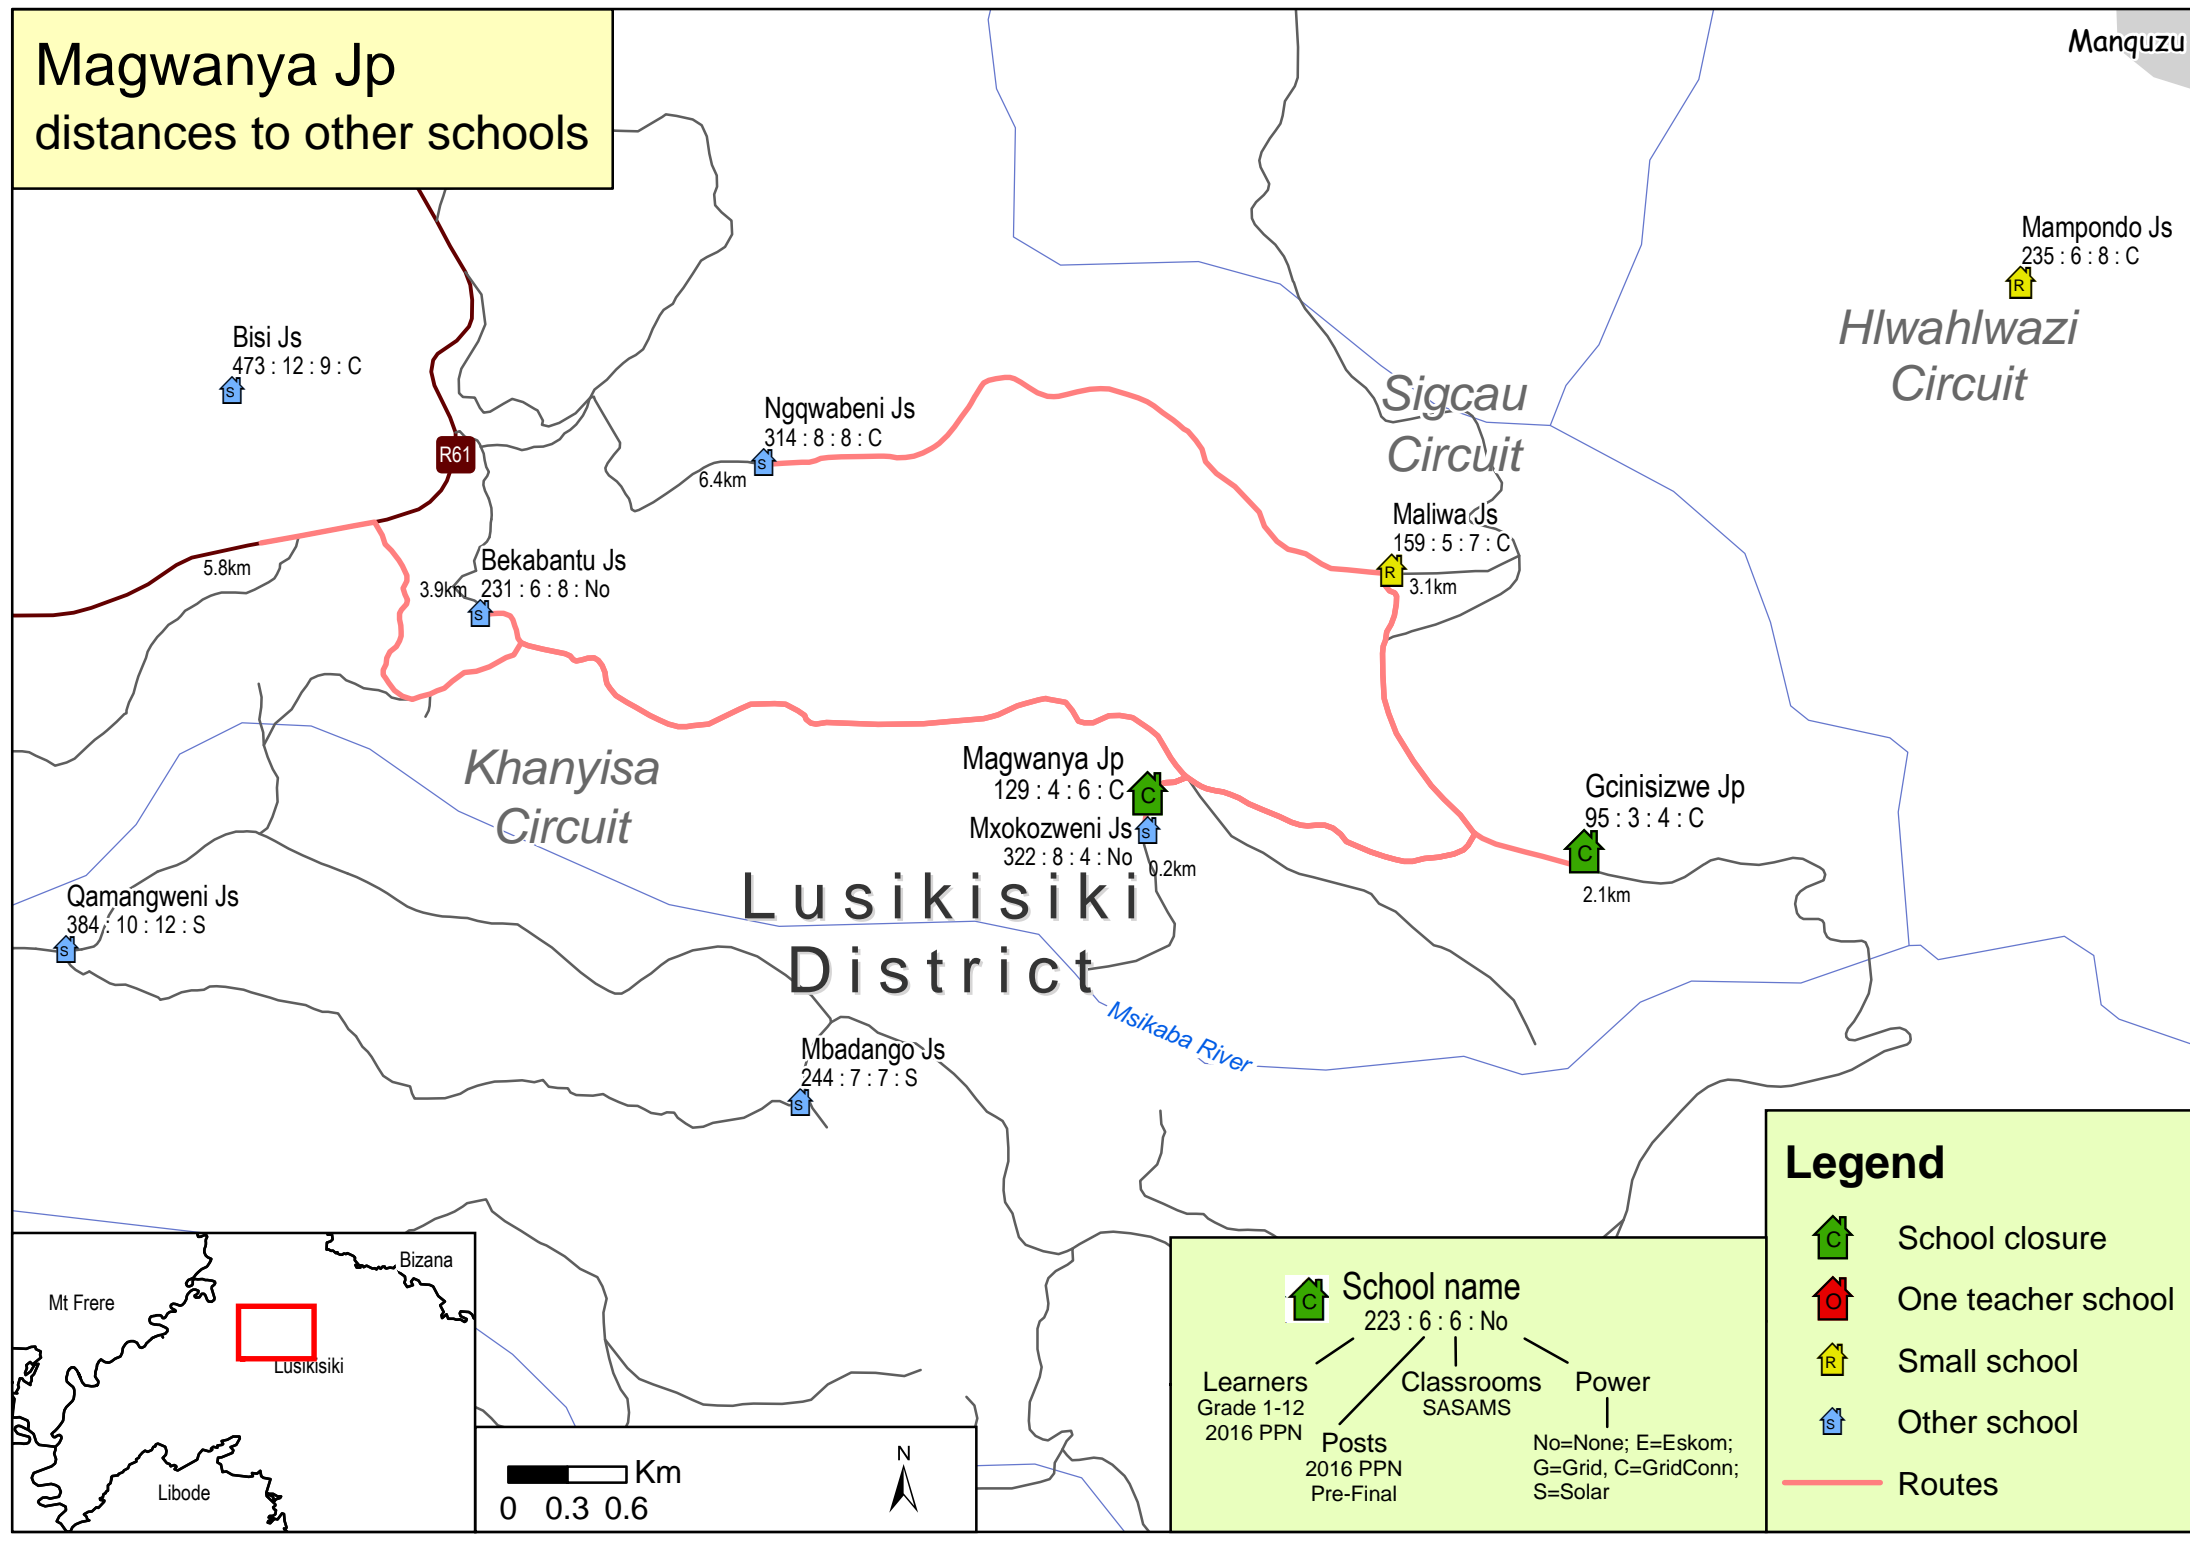

Magwanya Jp distances to other schools

Manquzu

Legend

- School closure
- One teacher school
- Small school
- Other school
- Routes

School name
223 : 6 : 6 : No

Learners
Grade 1-12
2016 PPN

Classrooms
SASAMS