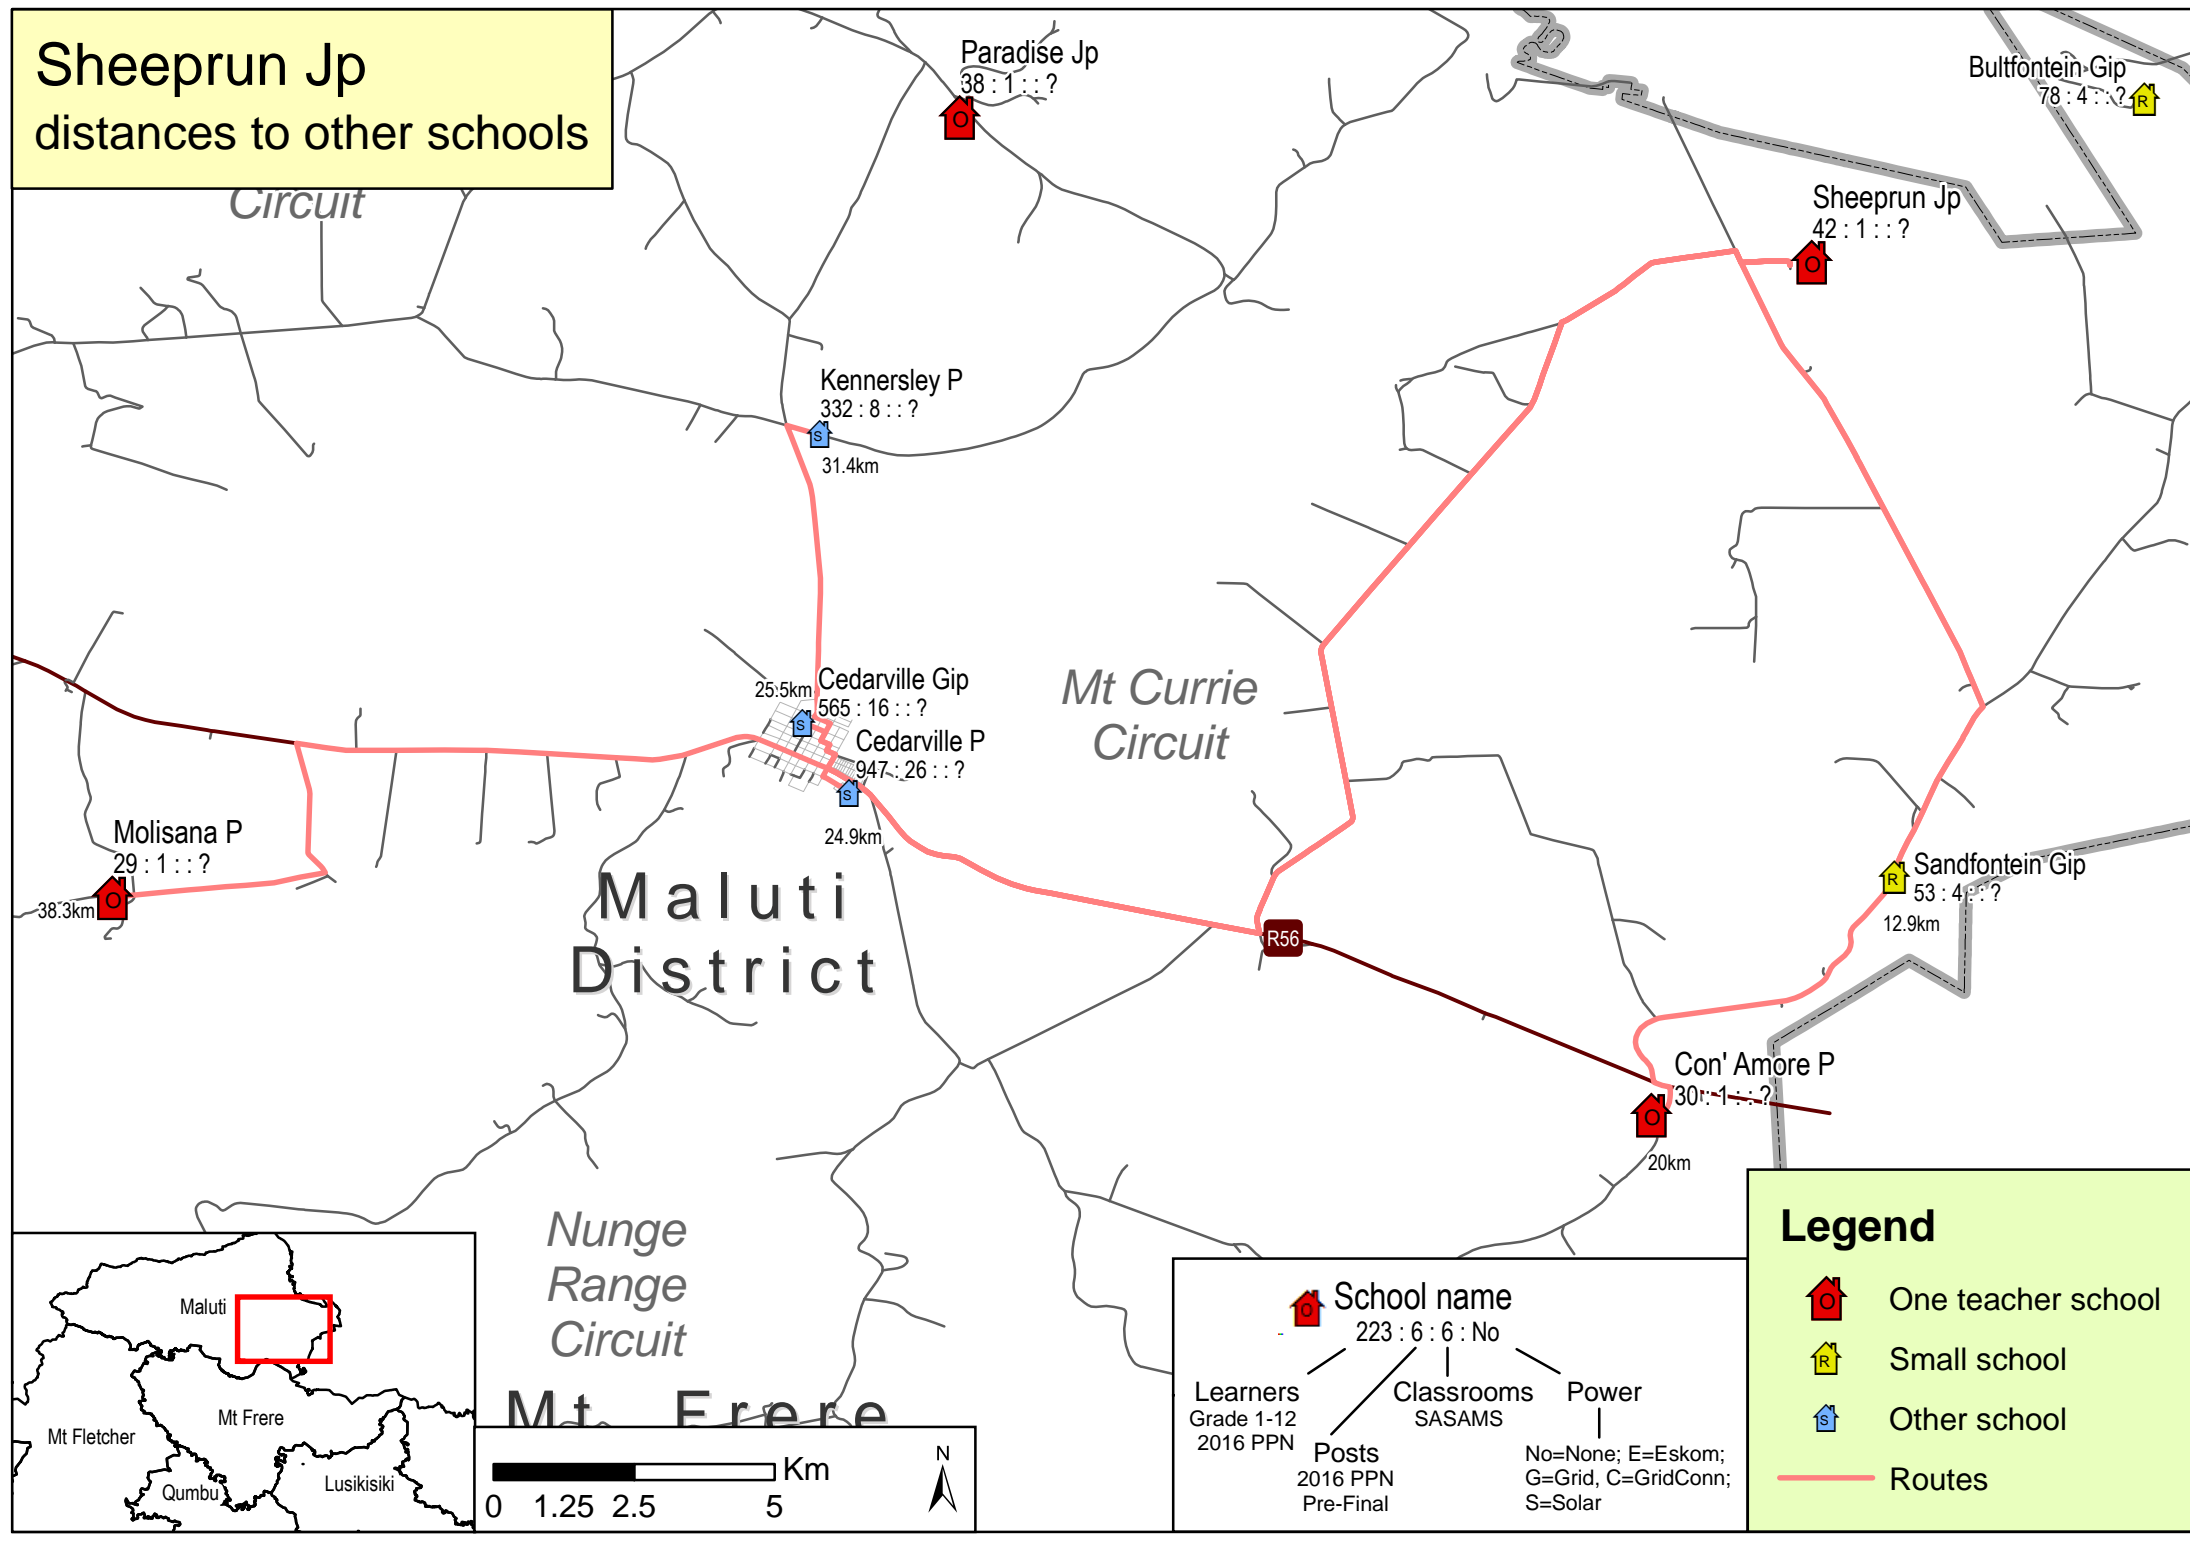

Sheeprun Jp distances to other schools

Maluti District

Mt Currie Circuit

Nunge Range Circuit

Mt Frere

Legend

- One teacher school
- Small school
- Other school
- Routes

School name
223 : 6 : 6 : No