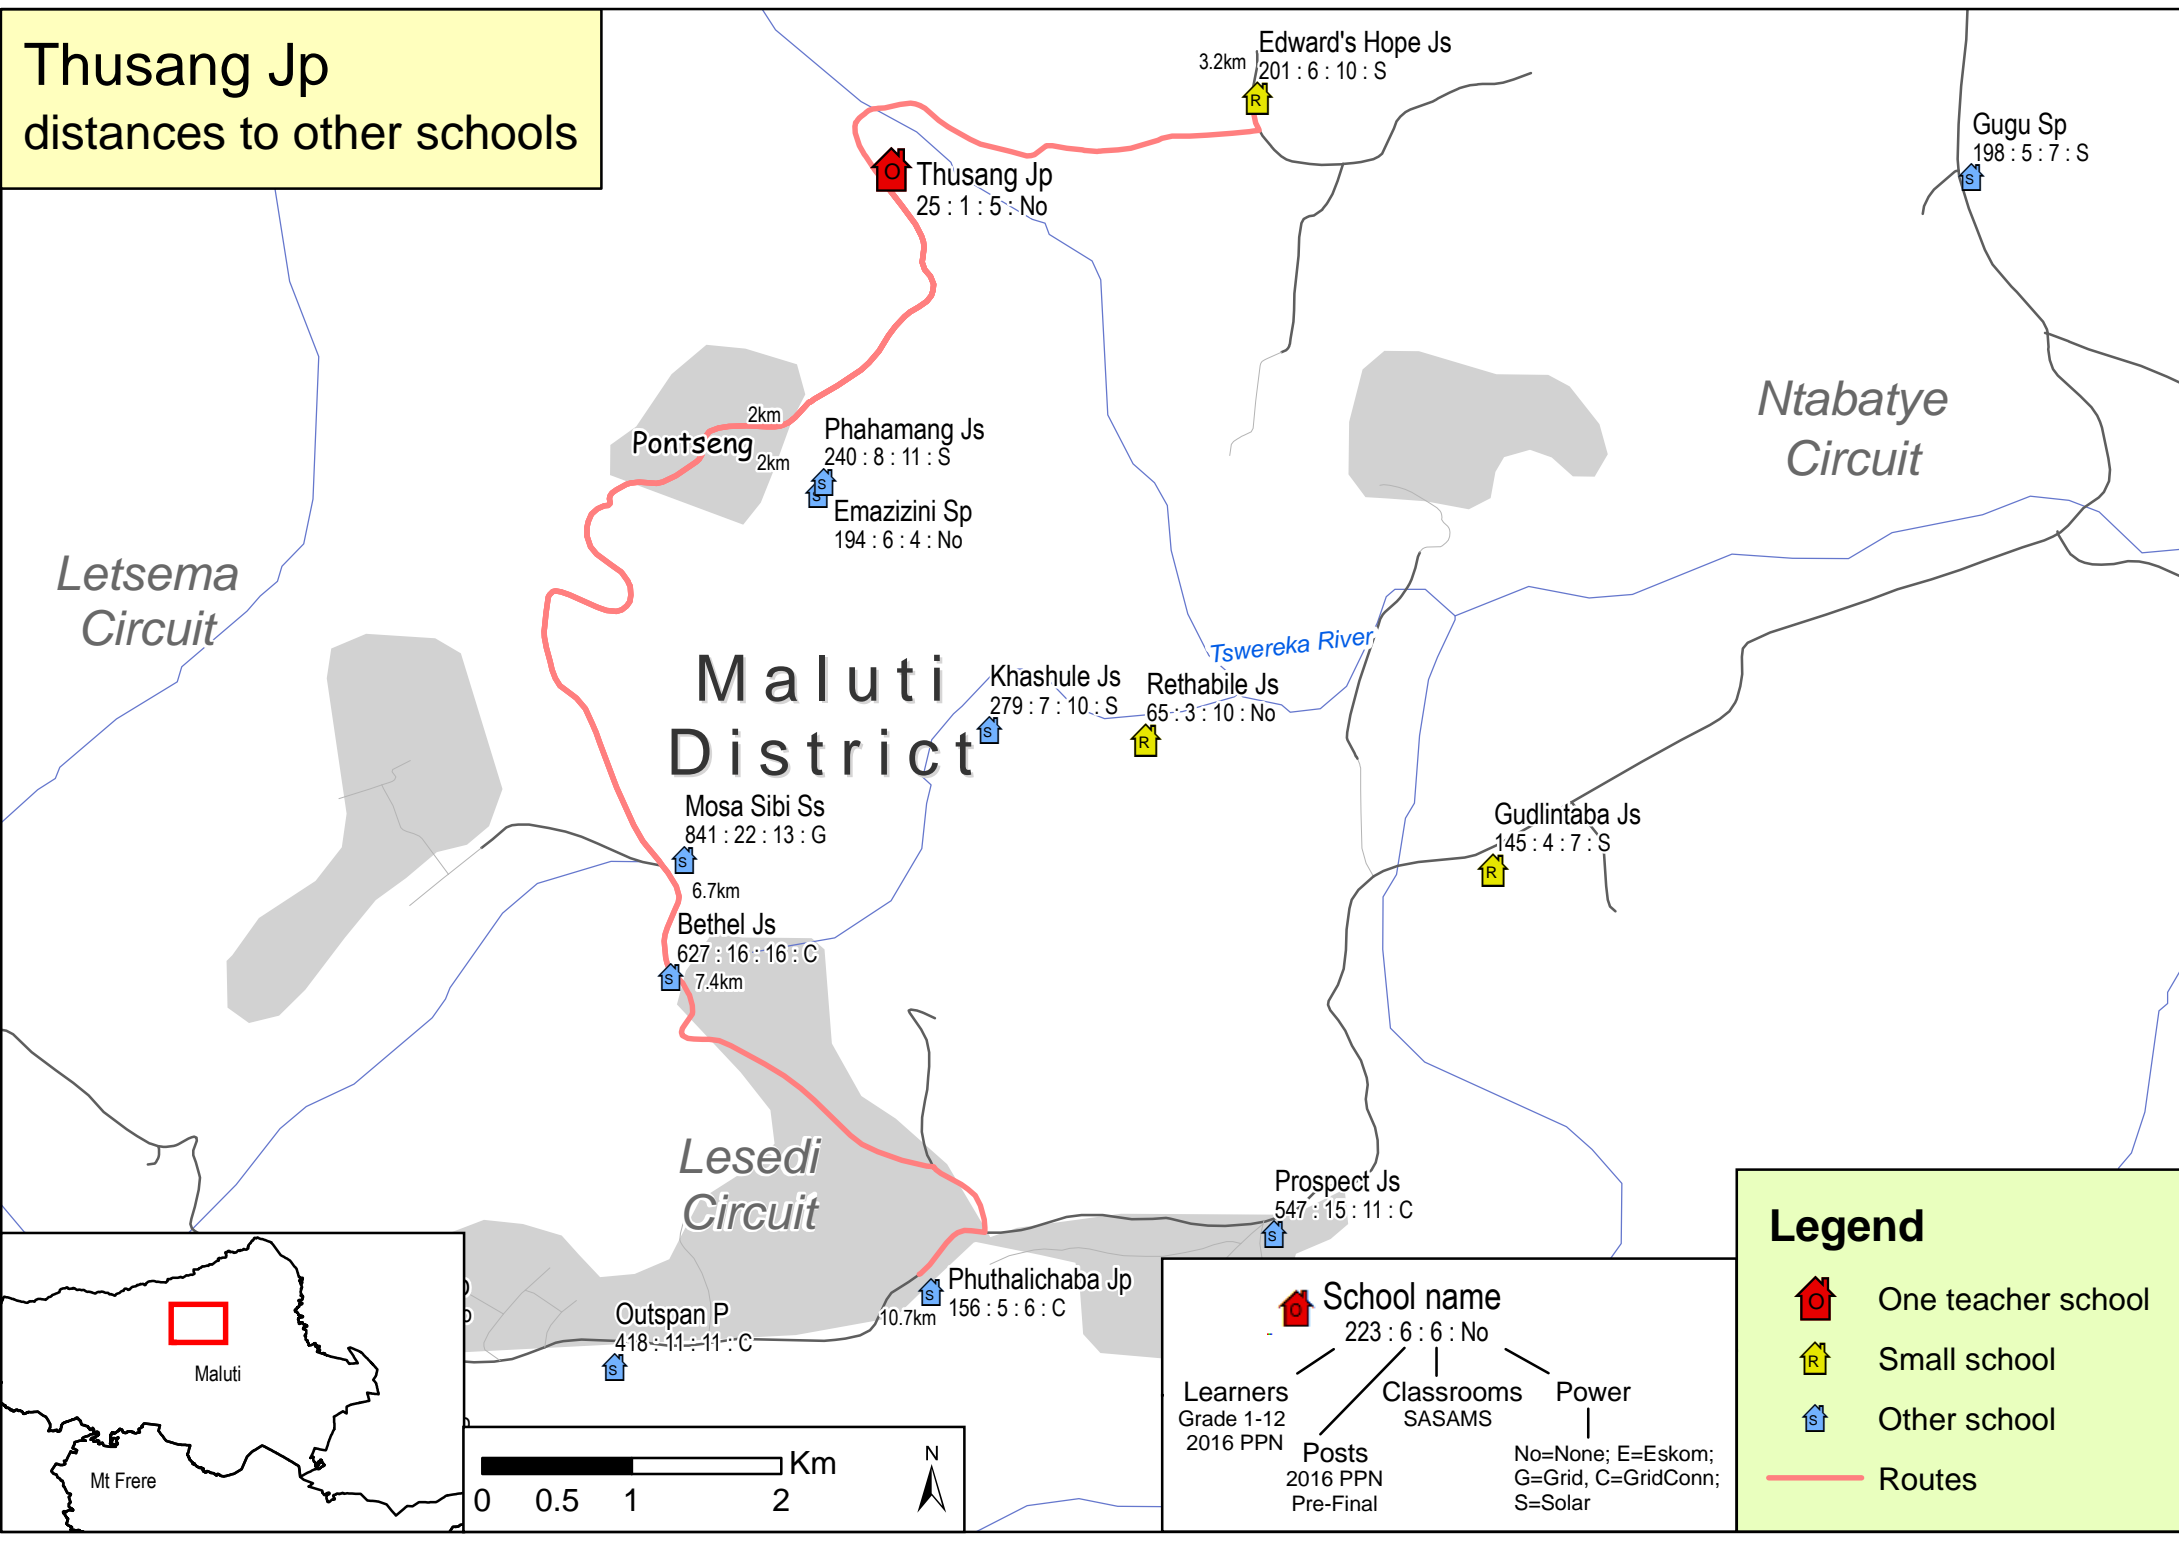

Thusang Jp distances to other schools

School name
223 : 6 : 6 : No

- Learners Grade 1-12 2016 PPN
- Classrooms SASAMS
- Power
- Posts 2016 PPN Pre-Final

Legend

- One teacher school
- Small school
- Other school
- Routes