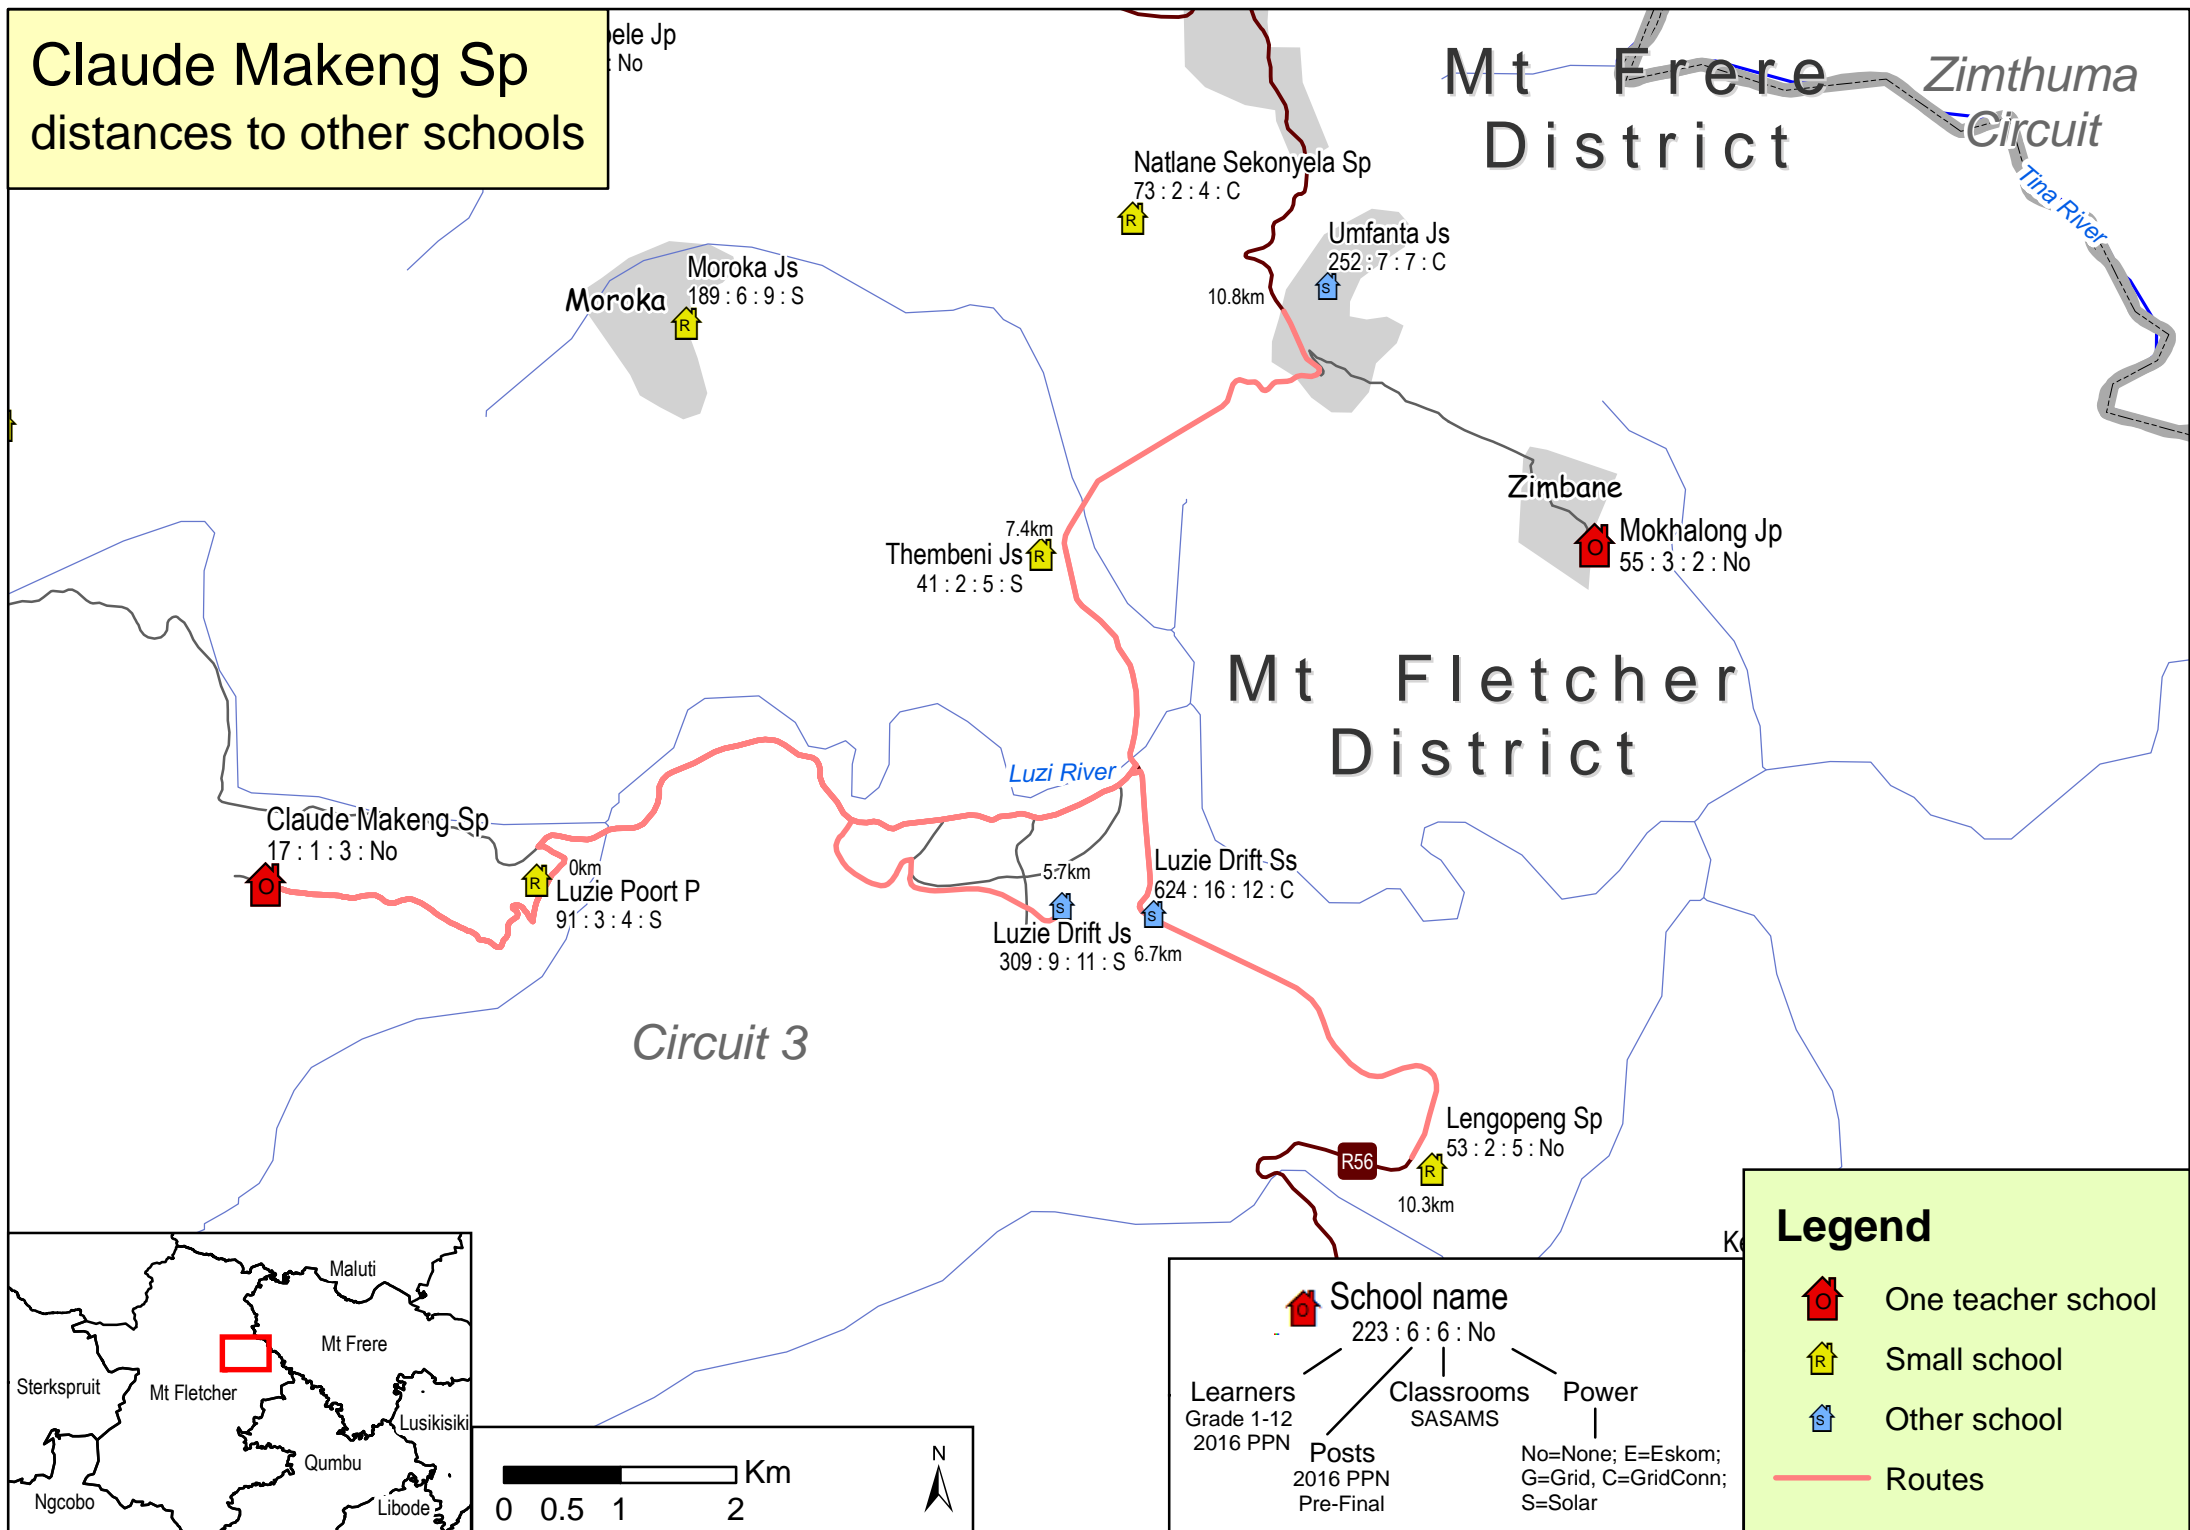

# Claude Makeng Sp distances to other schools

## Legend

- One teacher school
- Small school
- Other school
- Routes

**School name**  
223 : 6 : 6 : No

- Learners Grade 1-12 2016 PPN
- Classrooms SASAMS
- Power: No=None; E=Eskom; G=Grid, C=GridConn; S=Solar
- Posts 2016 PPN Pre-Final