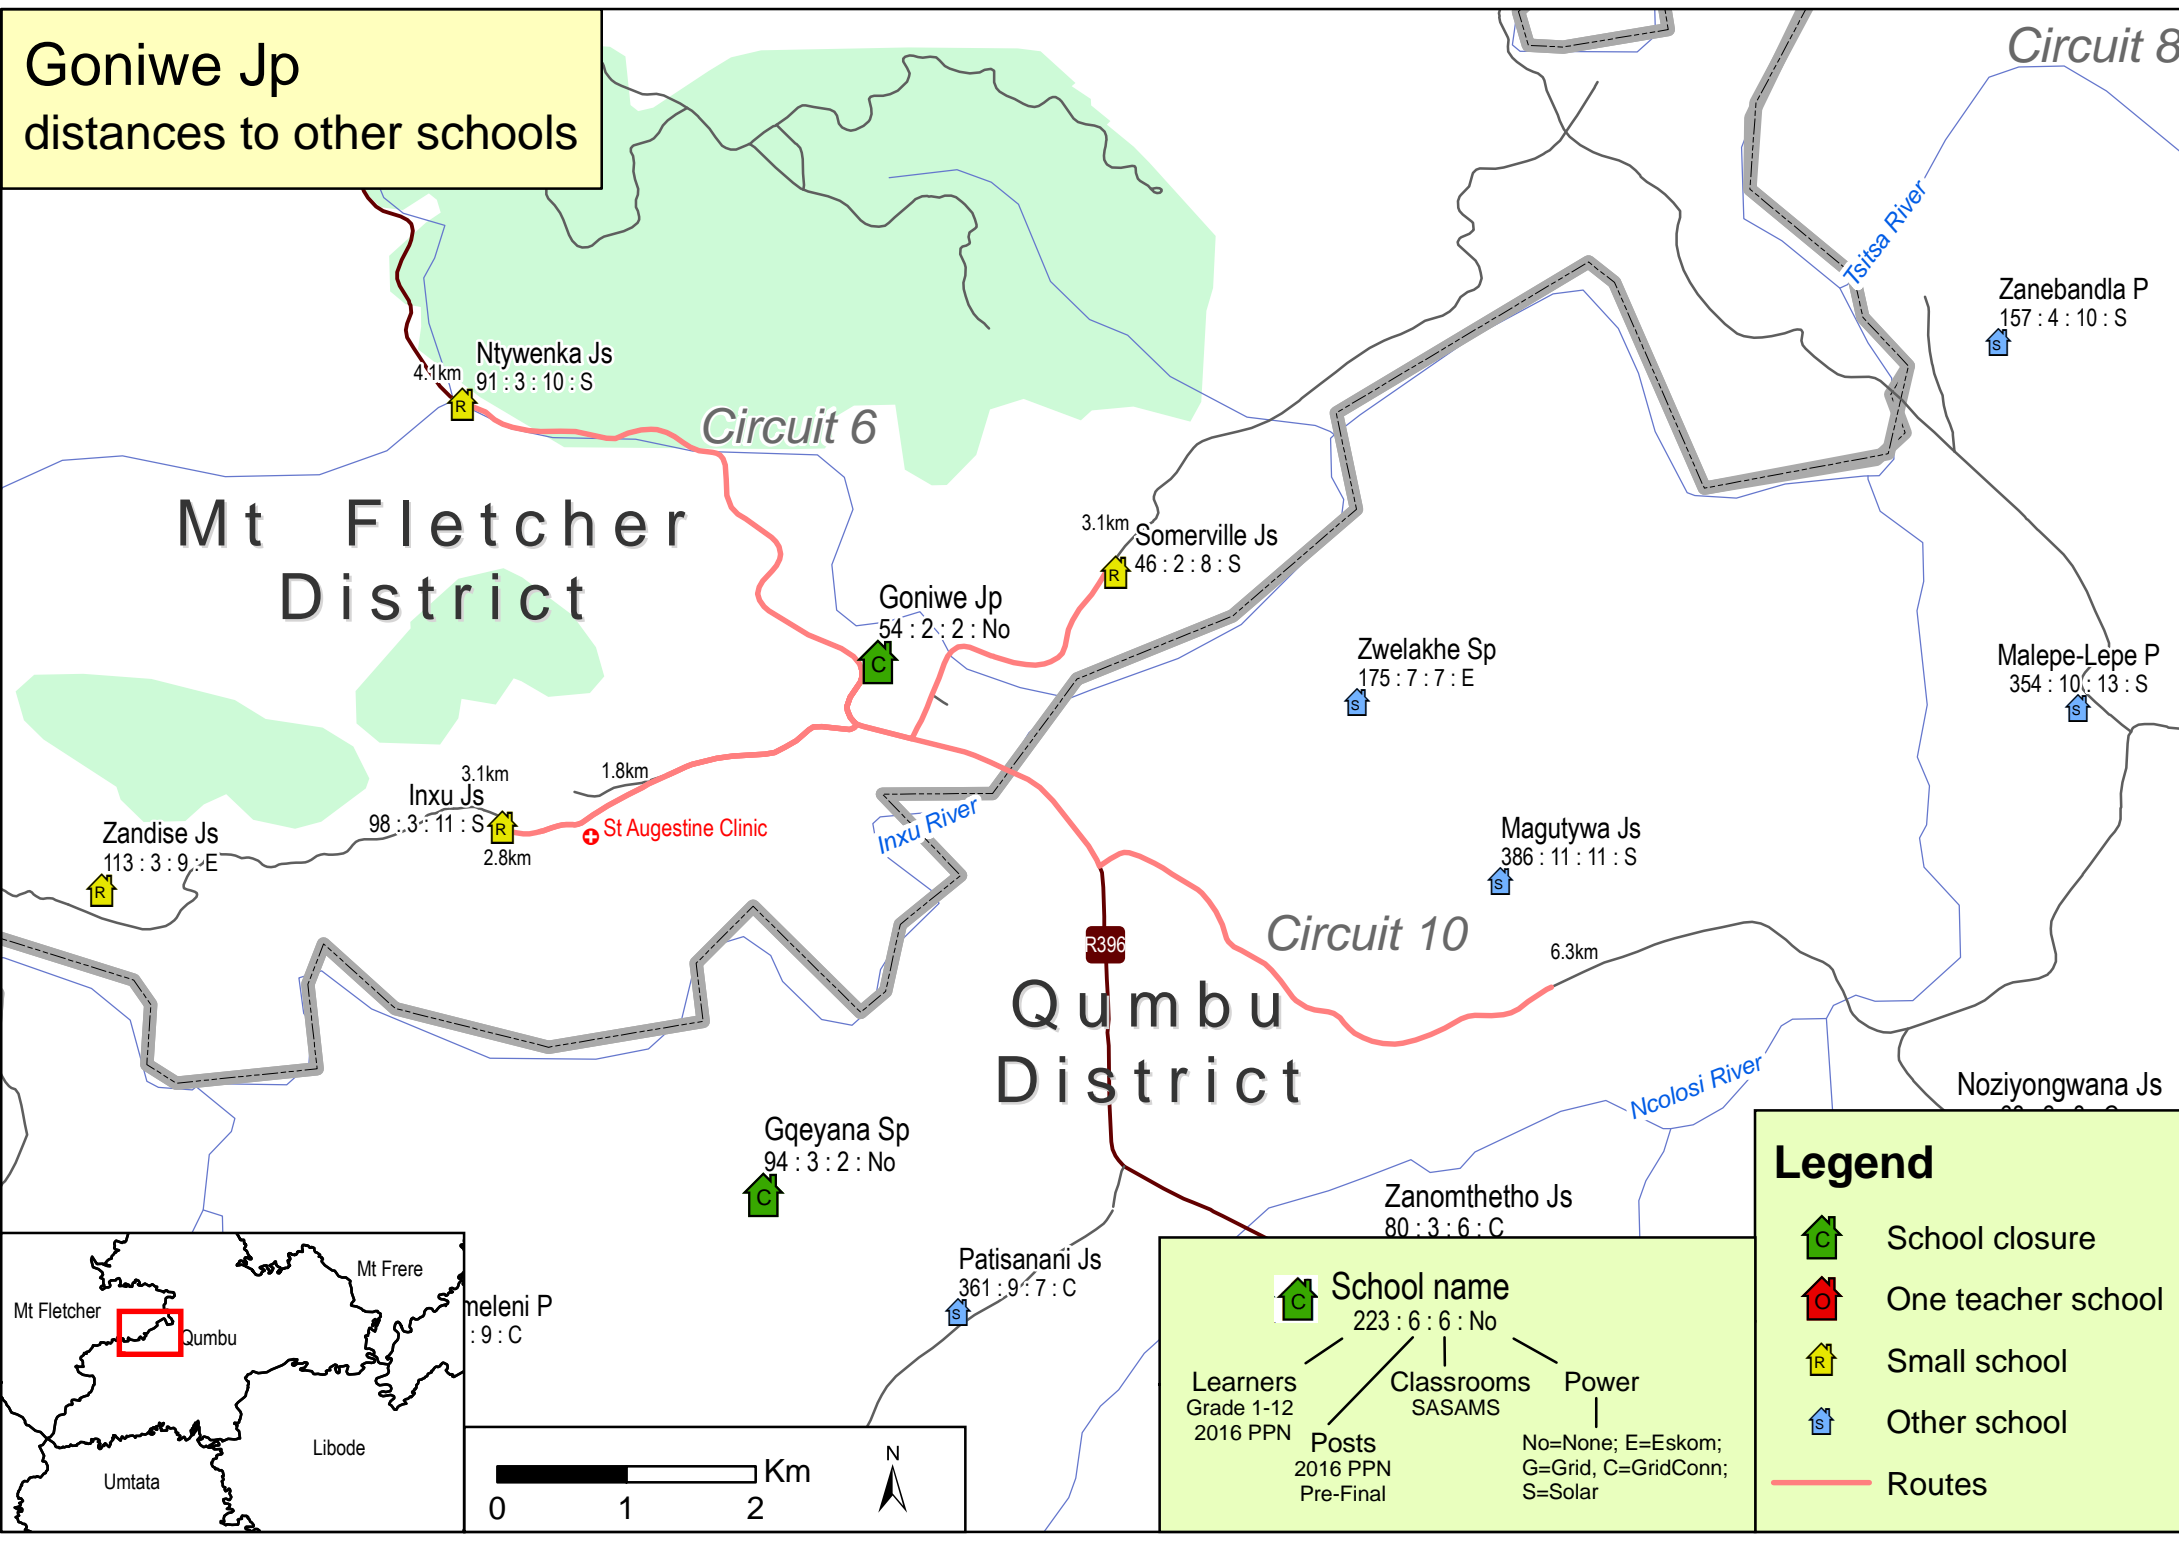

Goniwe Jp distances to other schools

School name
223 : 6 : 6 : No

Learners Grade 1-12 2016 PPN
Posts 2016 PPN Pre-Final

Classrooms SASAMS

Power
No=None; E=Eskom; G=Grid, C=GridConn; S=Solar

Legend

-  School closure
-  One teacher school
-  Small school
-  Other school
-  Routes