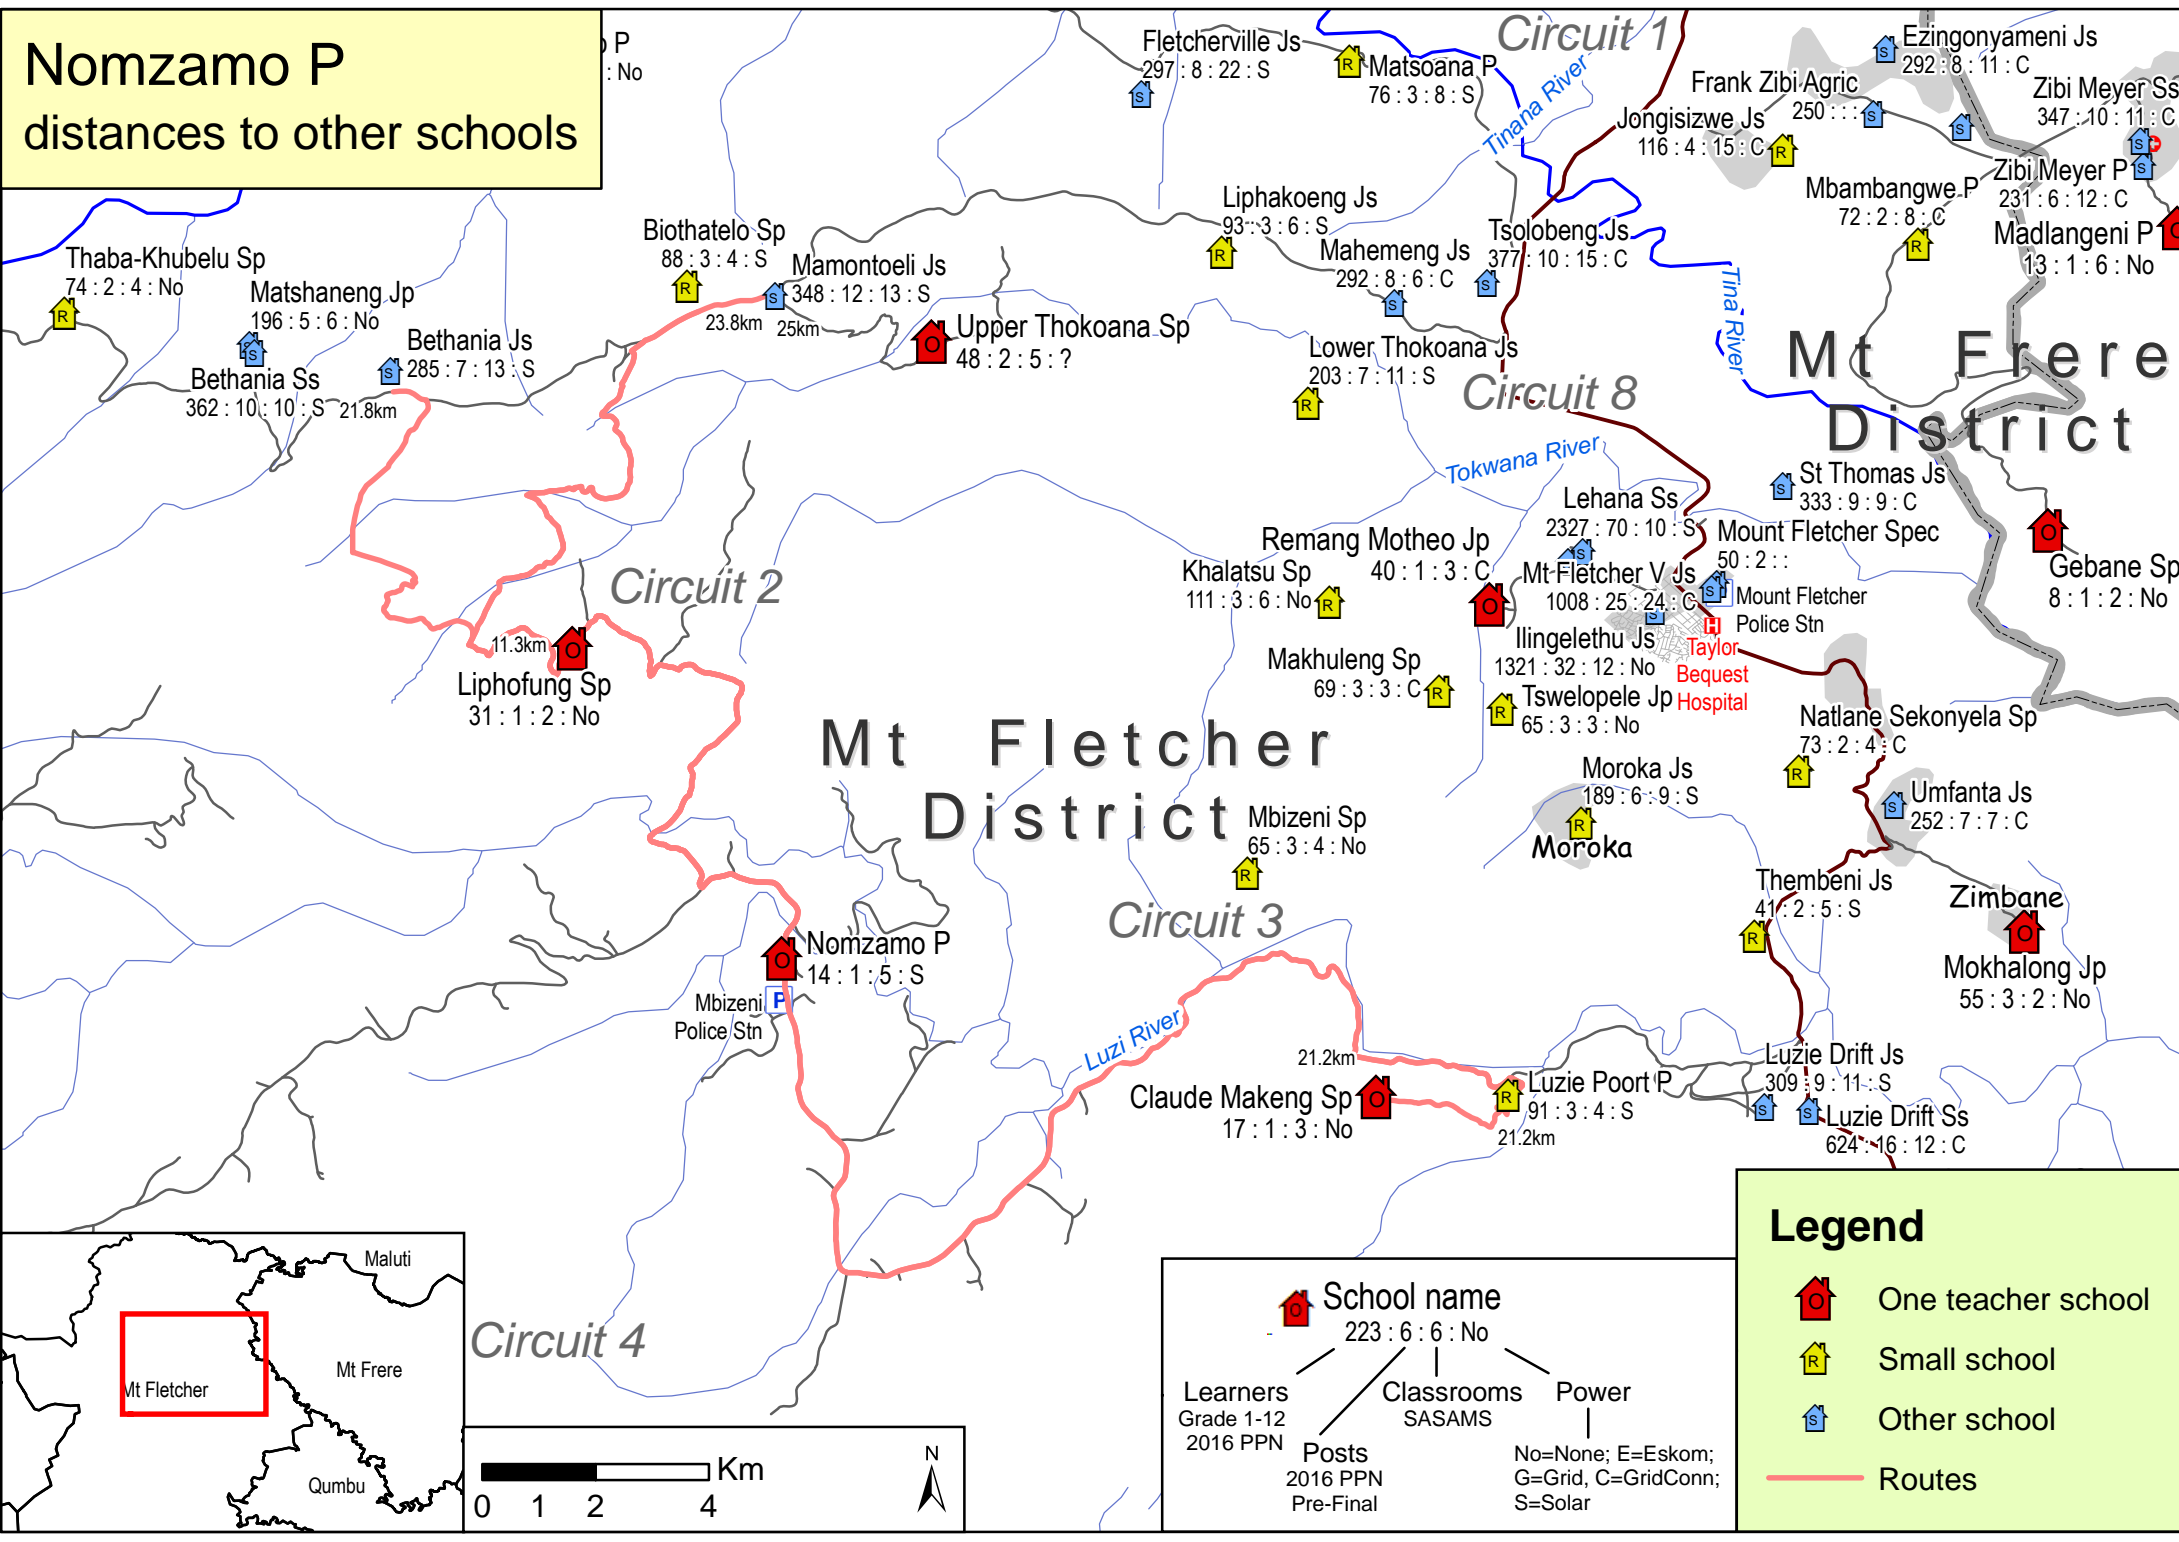

Nomzamo P distances to other schools

Legend

- One teacher school
- Small school
- Other school
- Routes

School name
223 : 6 : 6 : No

- Learners Grade 1-12 2016 PPN
- Classrooms SASAMS
- Power: No=None; E=Eskom; G=Grid, C=GridConn; S=Solar
- Posts 2016 PPN Pre-Final