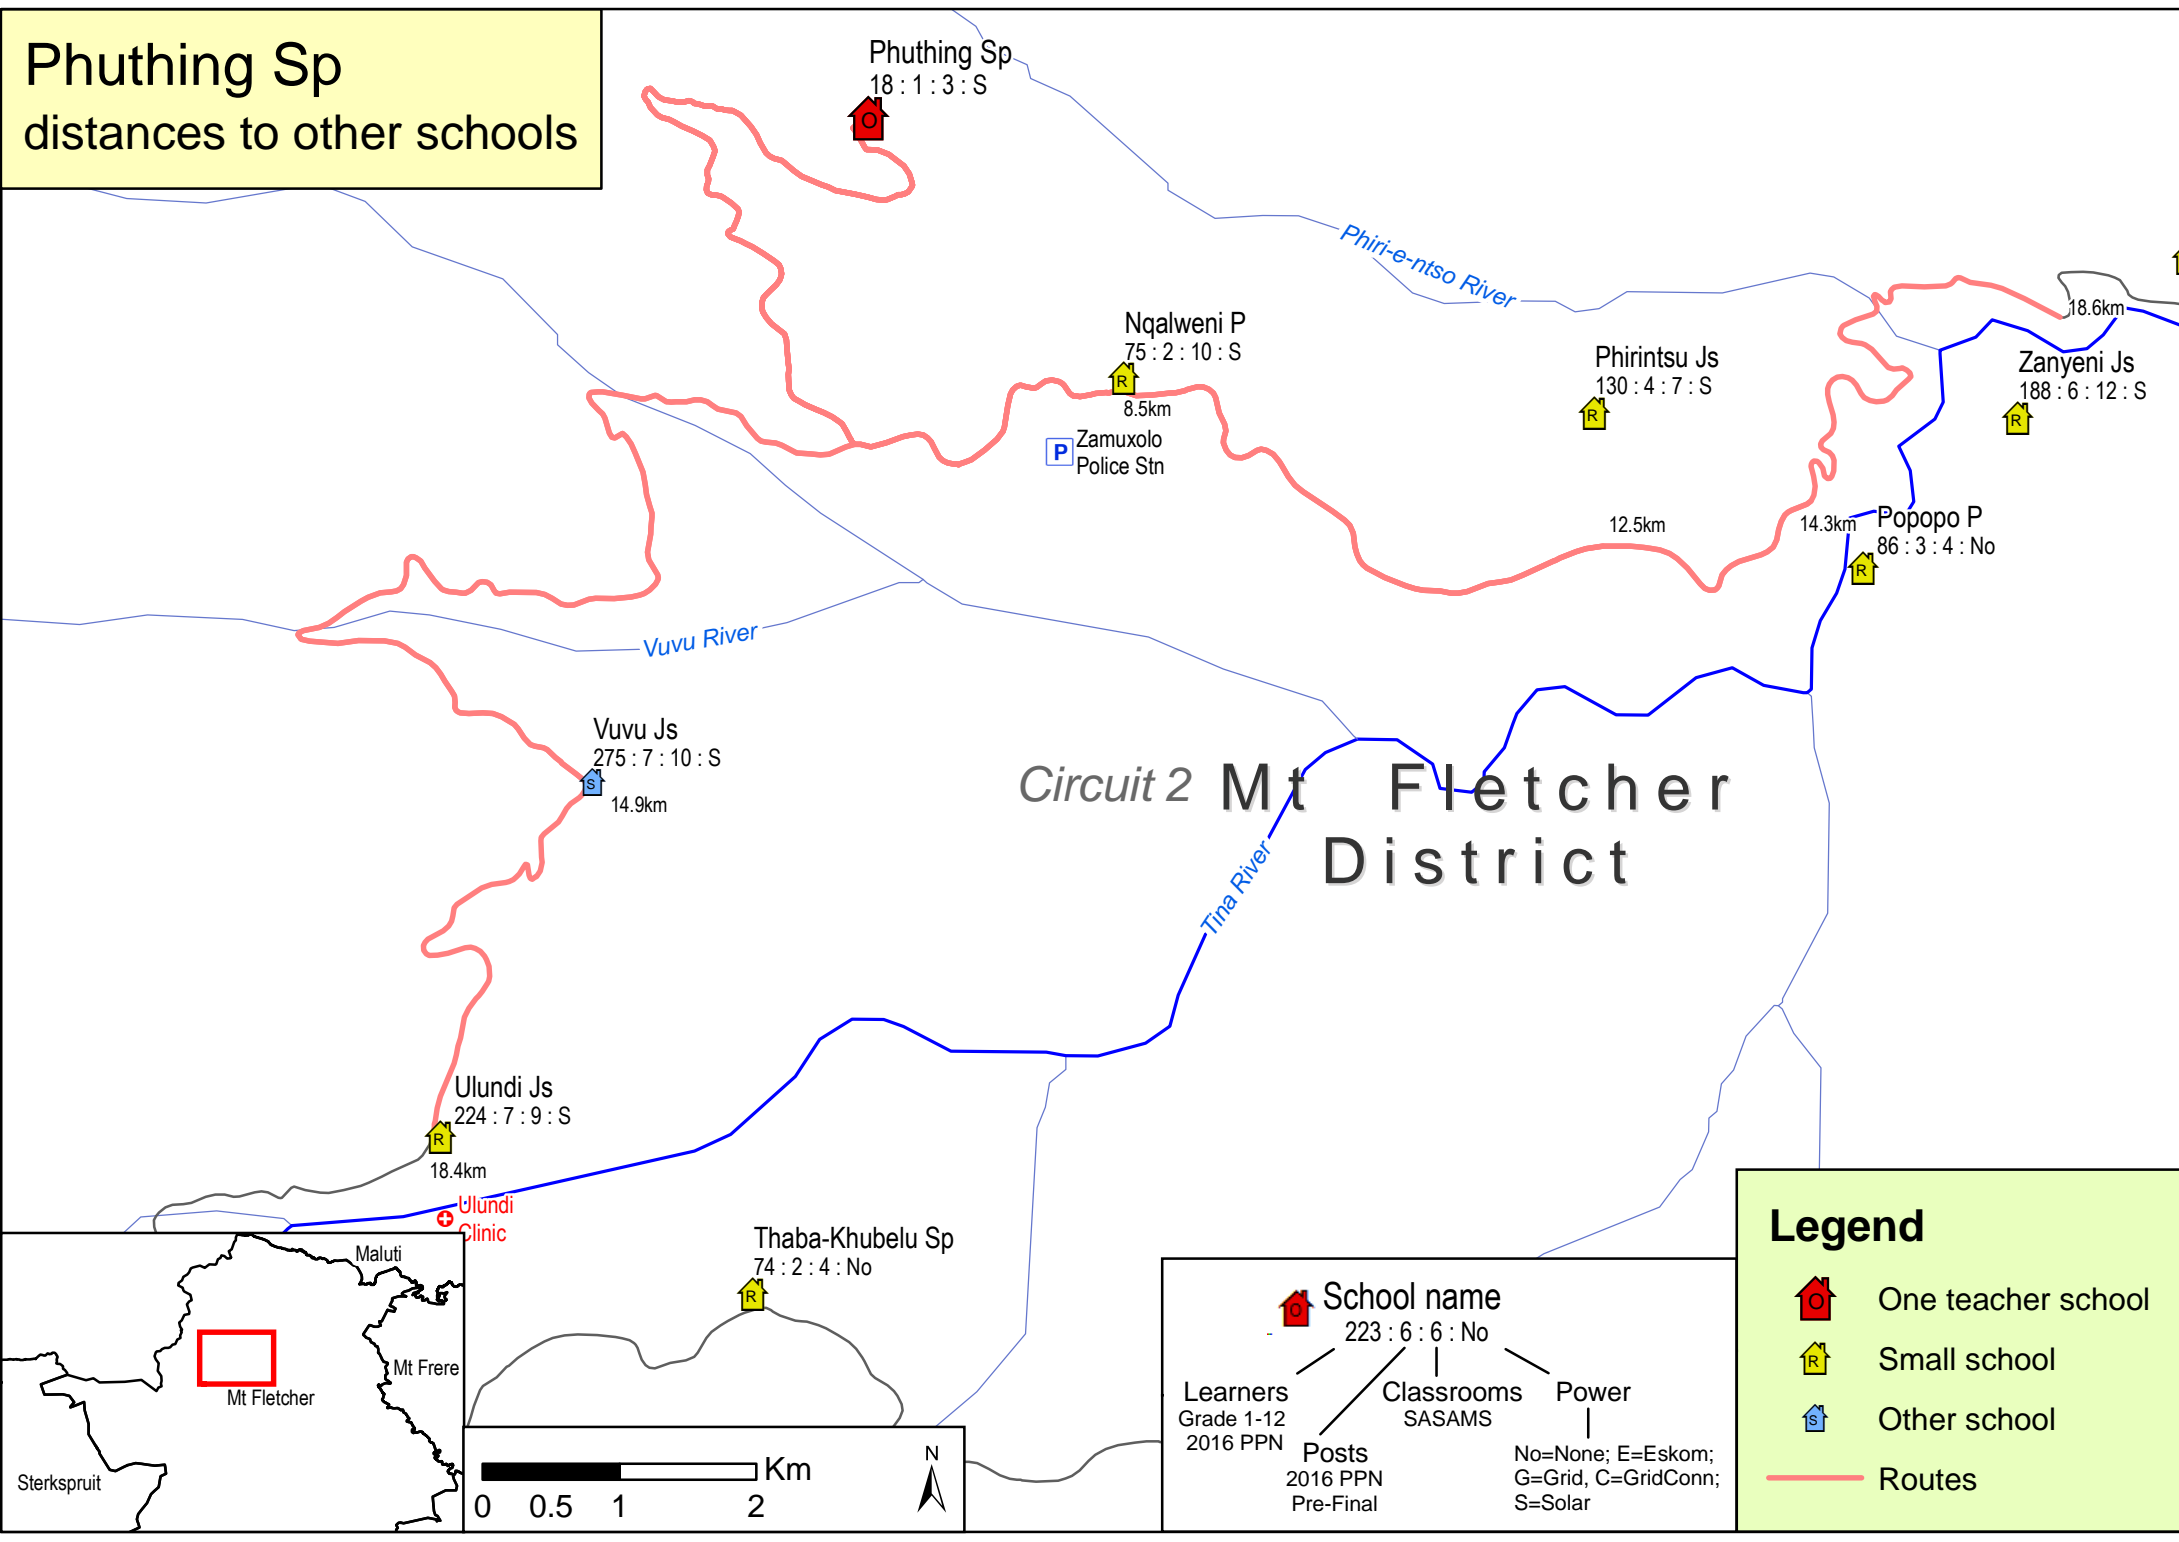

Phuthing Sp distances to other schools

Circuit 2 Mt Fletcher District

Legend

- One teacher school
- Small school
- Other school
- Routes

School name
223 : 6 : 6 : No

- Learners Grade 1-12 2016 PPN
- Classrooms SASAMS
- Power: No=None; E=Eskom; G=Grid, C=GridConn; S=Solar
- Posts 2016 PPN Pre-Final