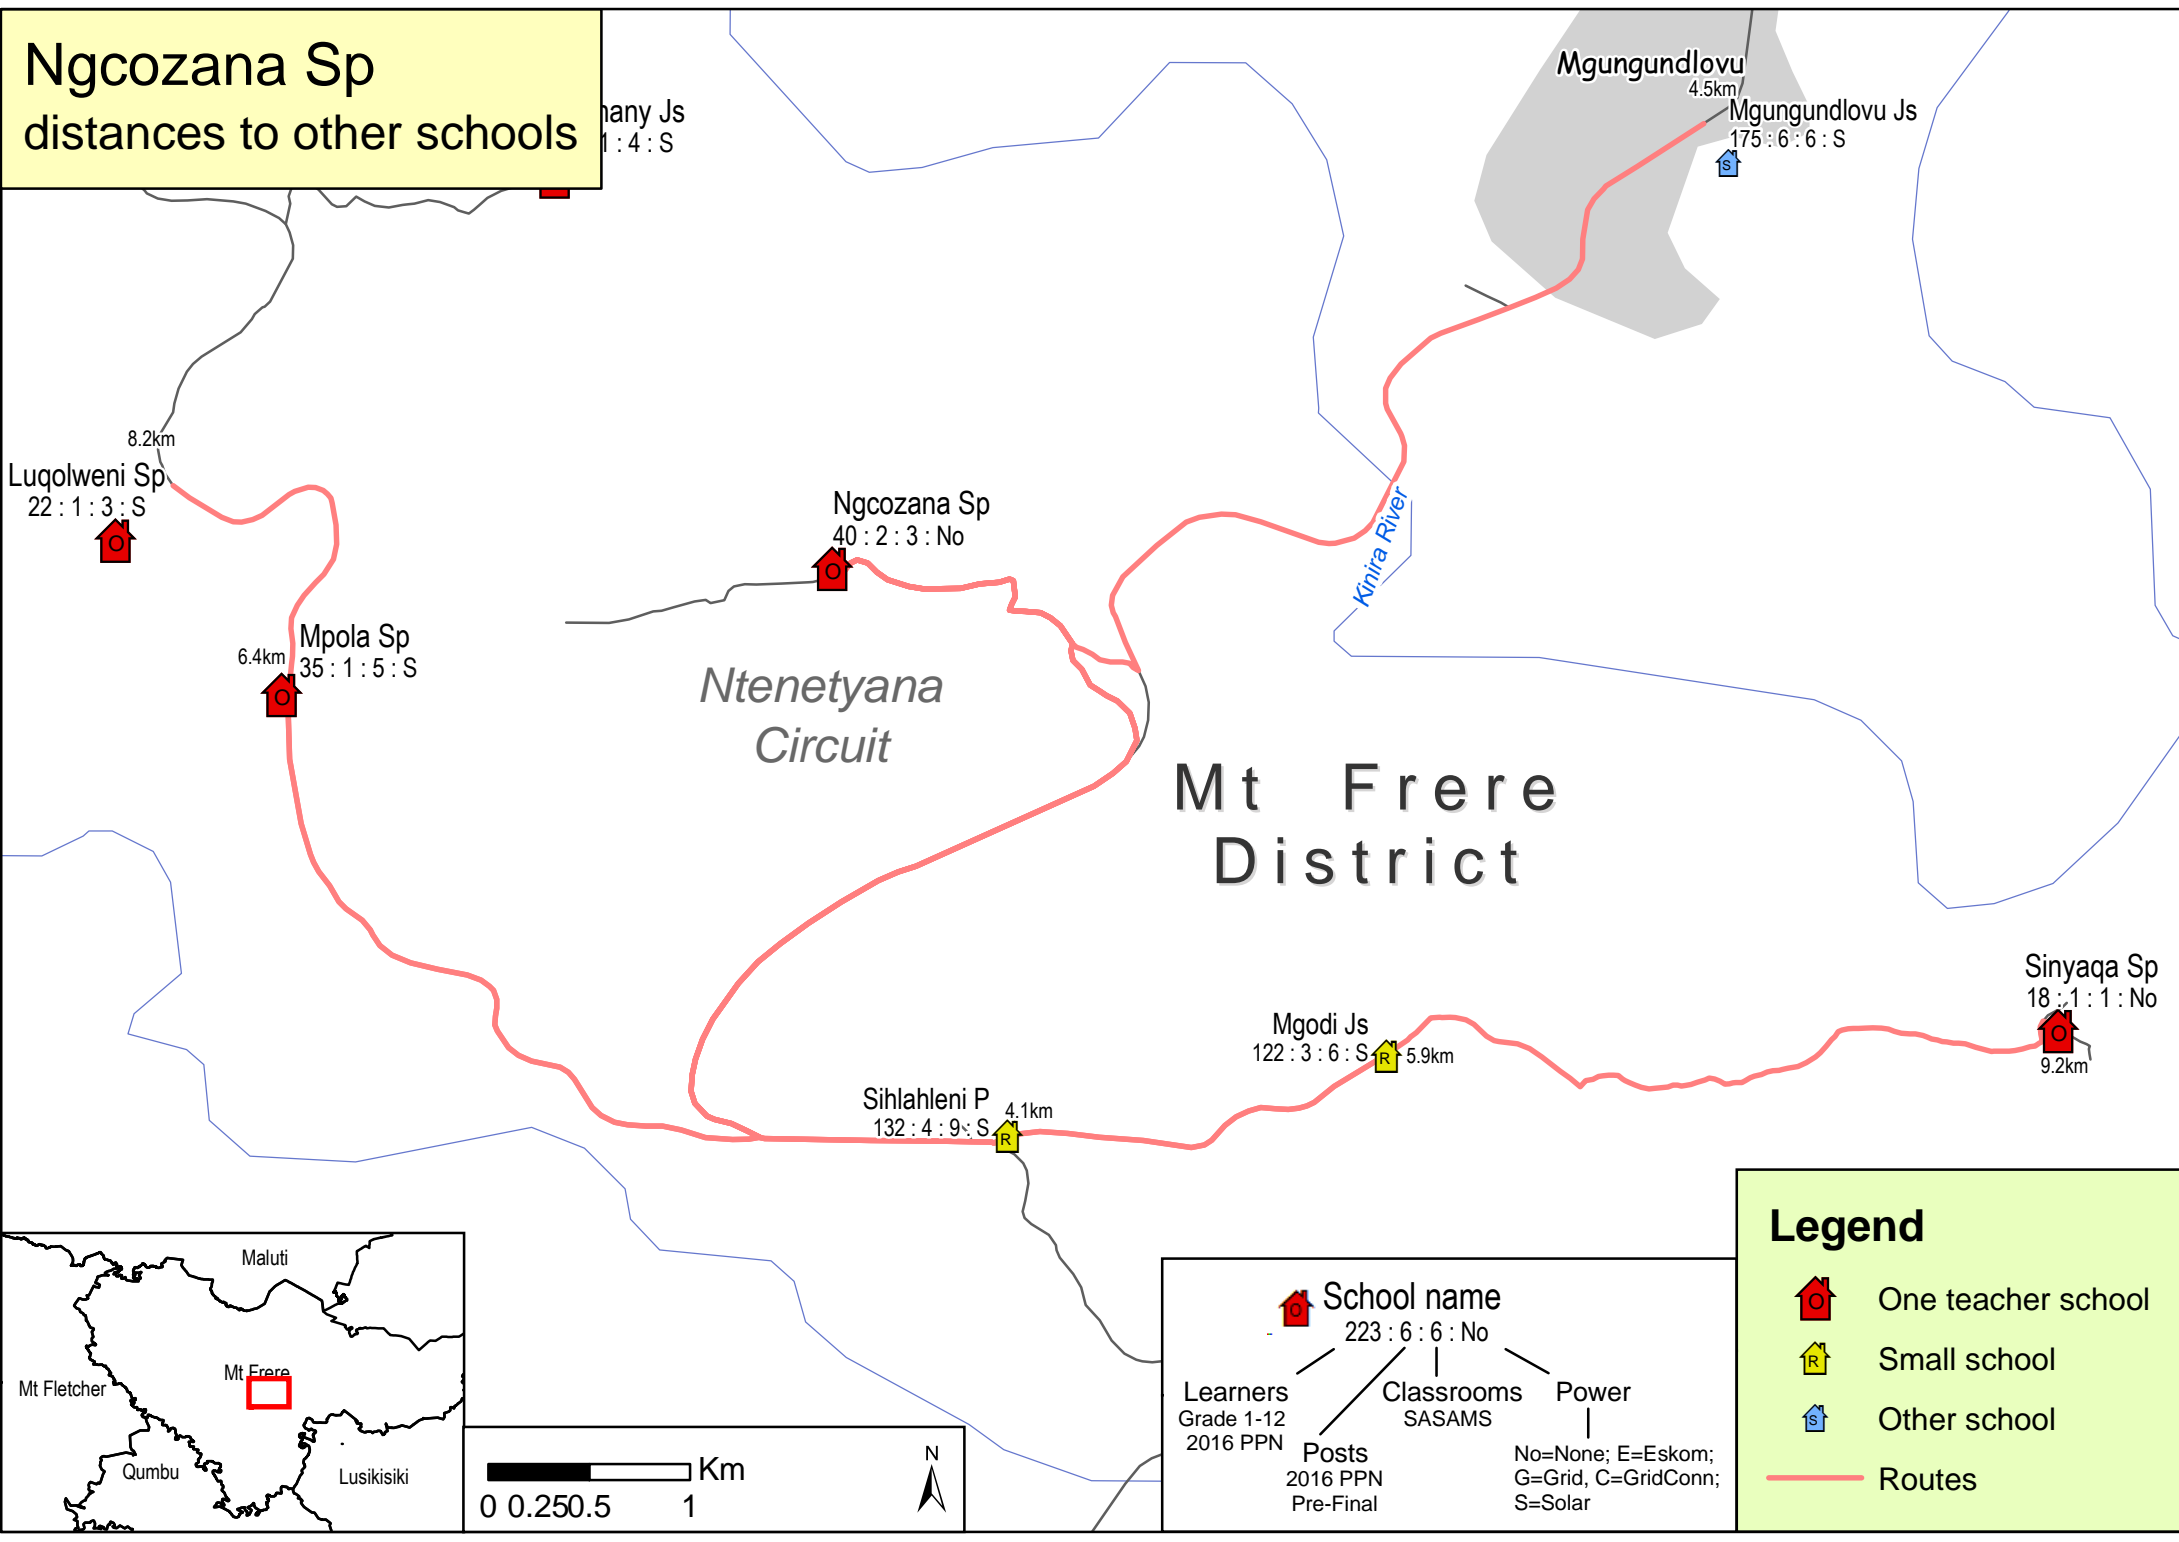

# Ngcozana Sp

## distances to other schools

many Js  
1:4:S

Mgungundlovu  
4.5km  
Mgungundlovu Js  
175:6:6:S

8.2km  
Luqolweni Sp  
22:1:3:S

6.4km  
Mpola Sp  
35:1:5:S

Ngcozana Sp  
40:2:3:No

*Ntenetyana  
Circuit*

**Mt Frere  
District**

Mgodl J  
122:3:6:S

Sinyaqqa Sp  
18:1:1:No  
9.2km

Sihlaheni P  
132:4:9:S

### Legend

- One teacher school
- Small school
- Other school
- Routes