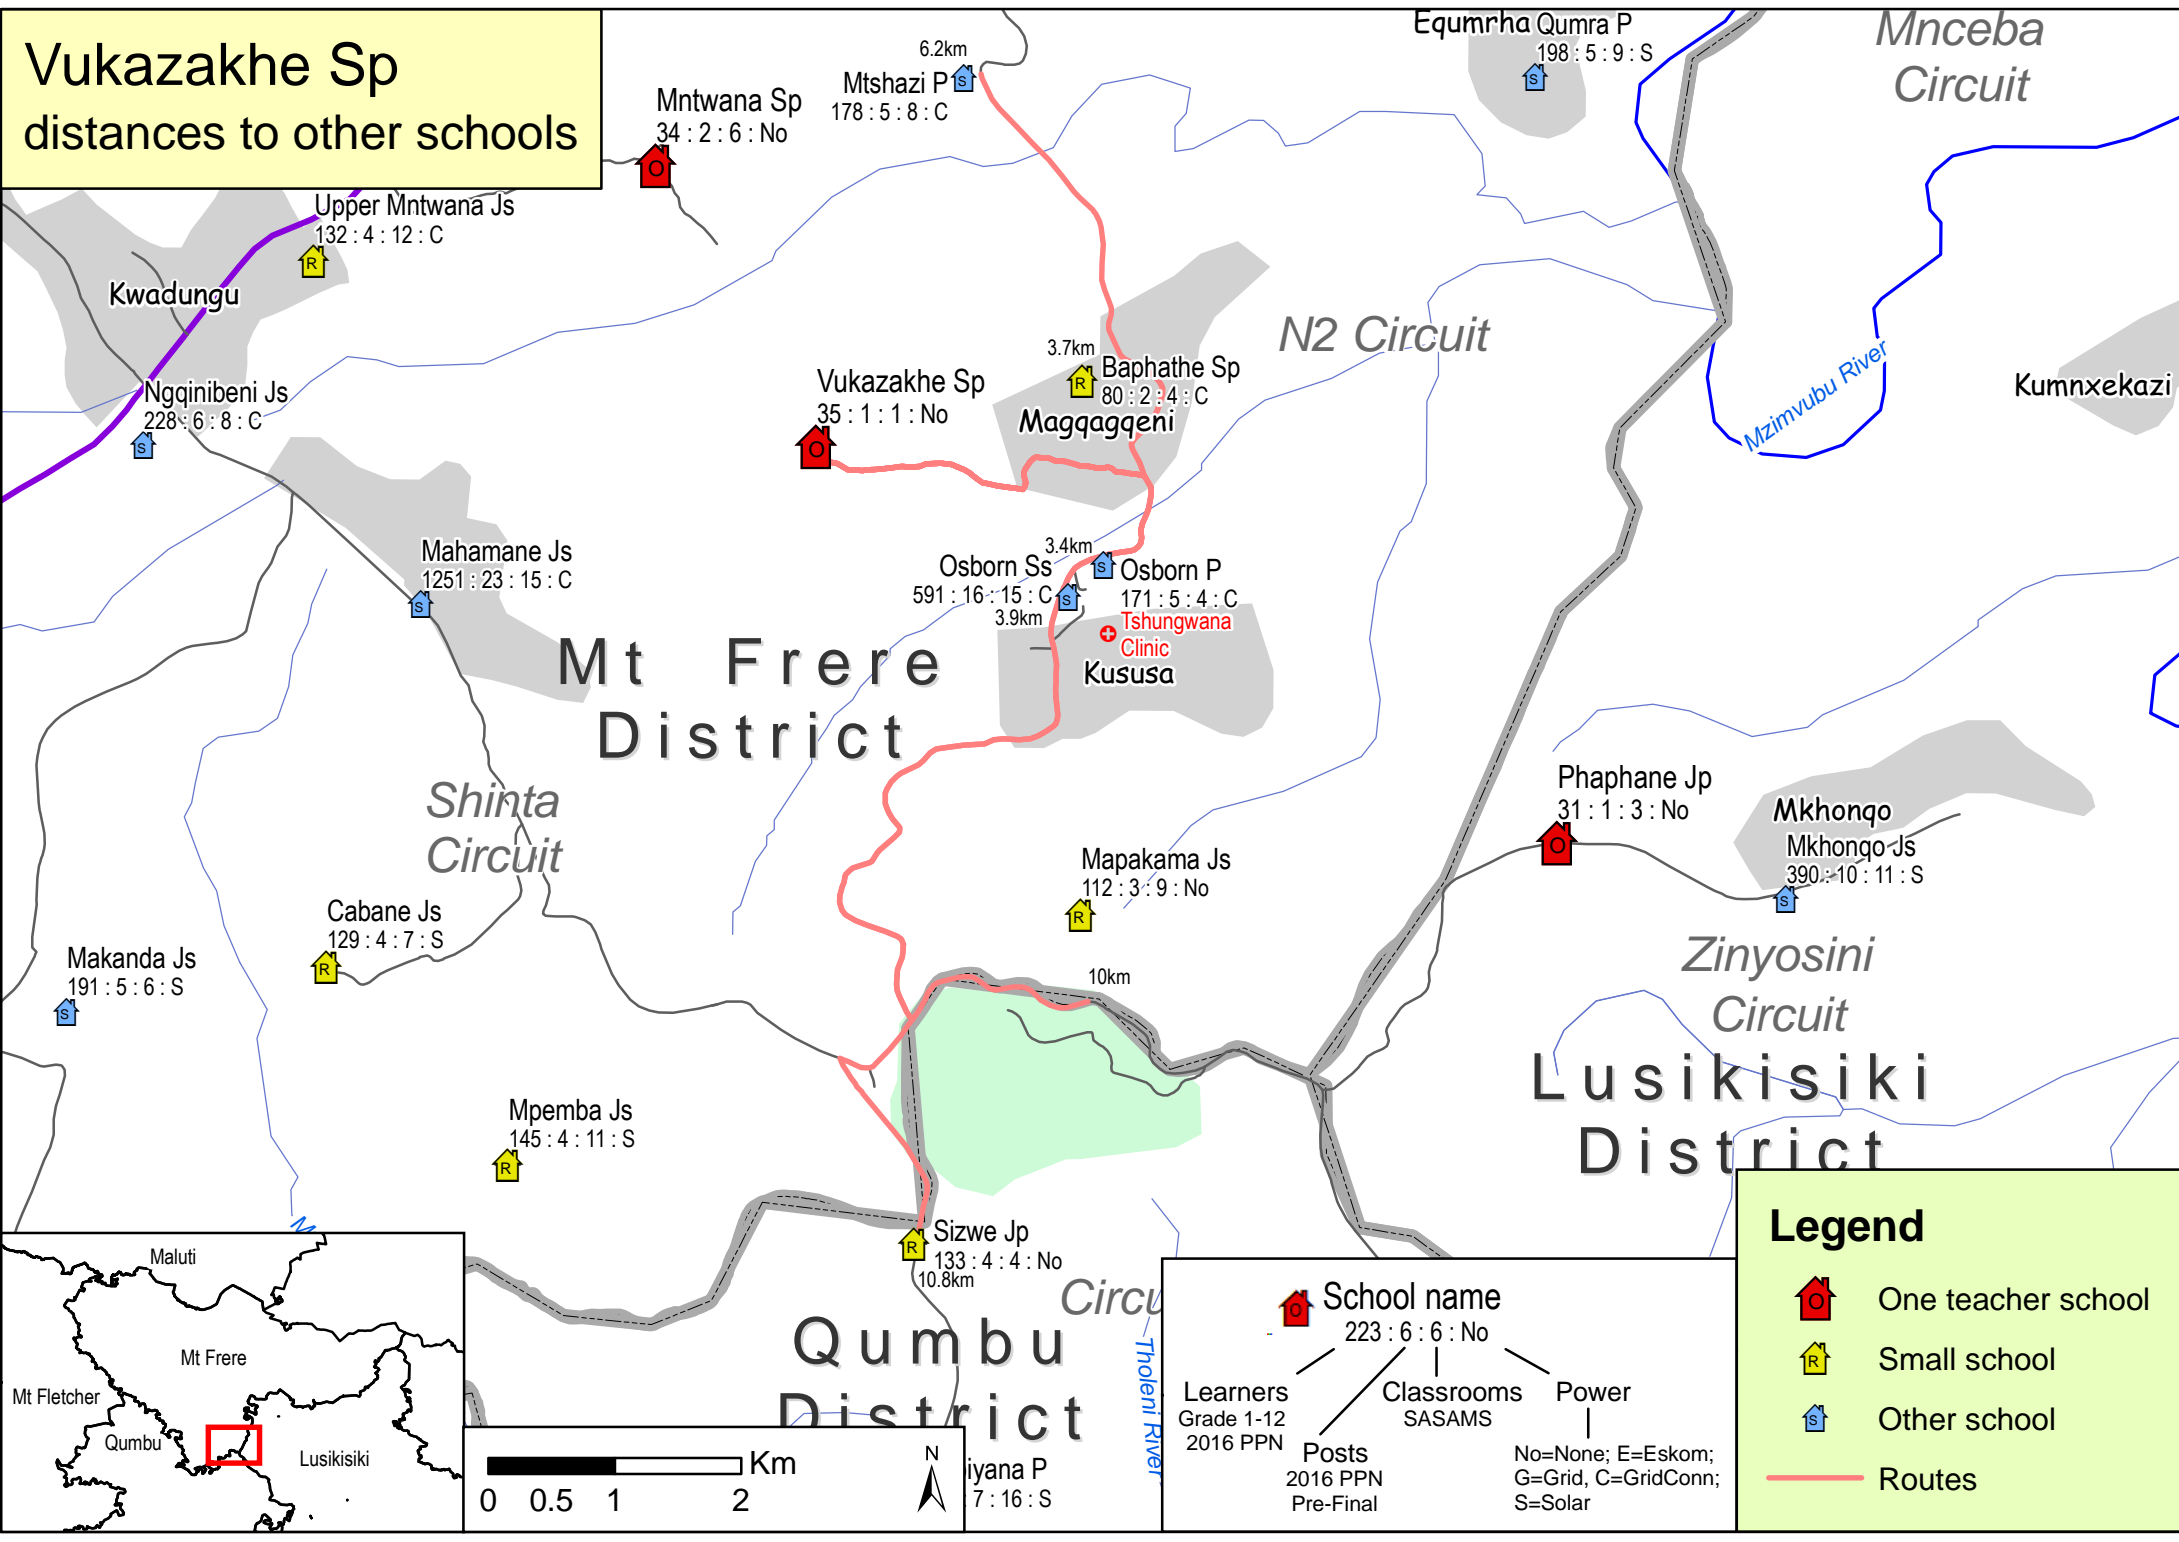

# Vukazakhe Sp distances to other schools

## Legend

- One teacher school
- Small school
- Other school
- Routes

**School name**  
223 : 6 : 6 : No

- Learners Grade 1-12 2016 PPN
- Classrooms SASAMS
- Power: No=None; E=Eskom; G=Grid, C=GridConn; S=Solar
- Posts 2016 PPN Pre-Final