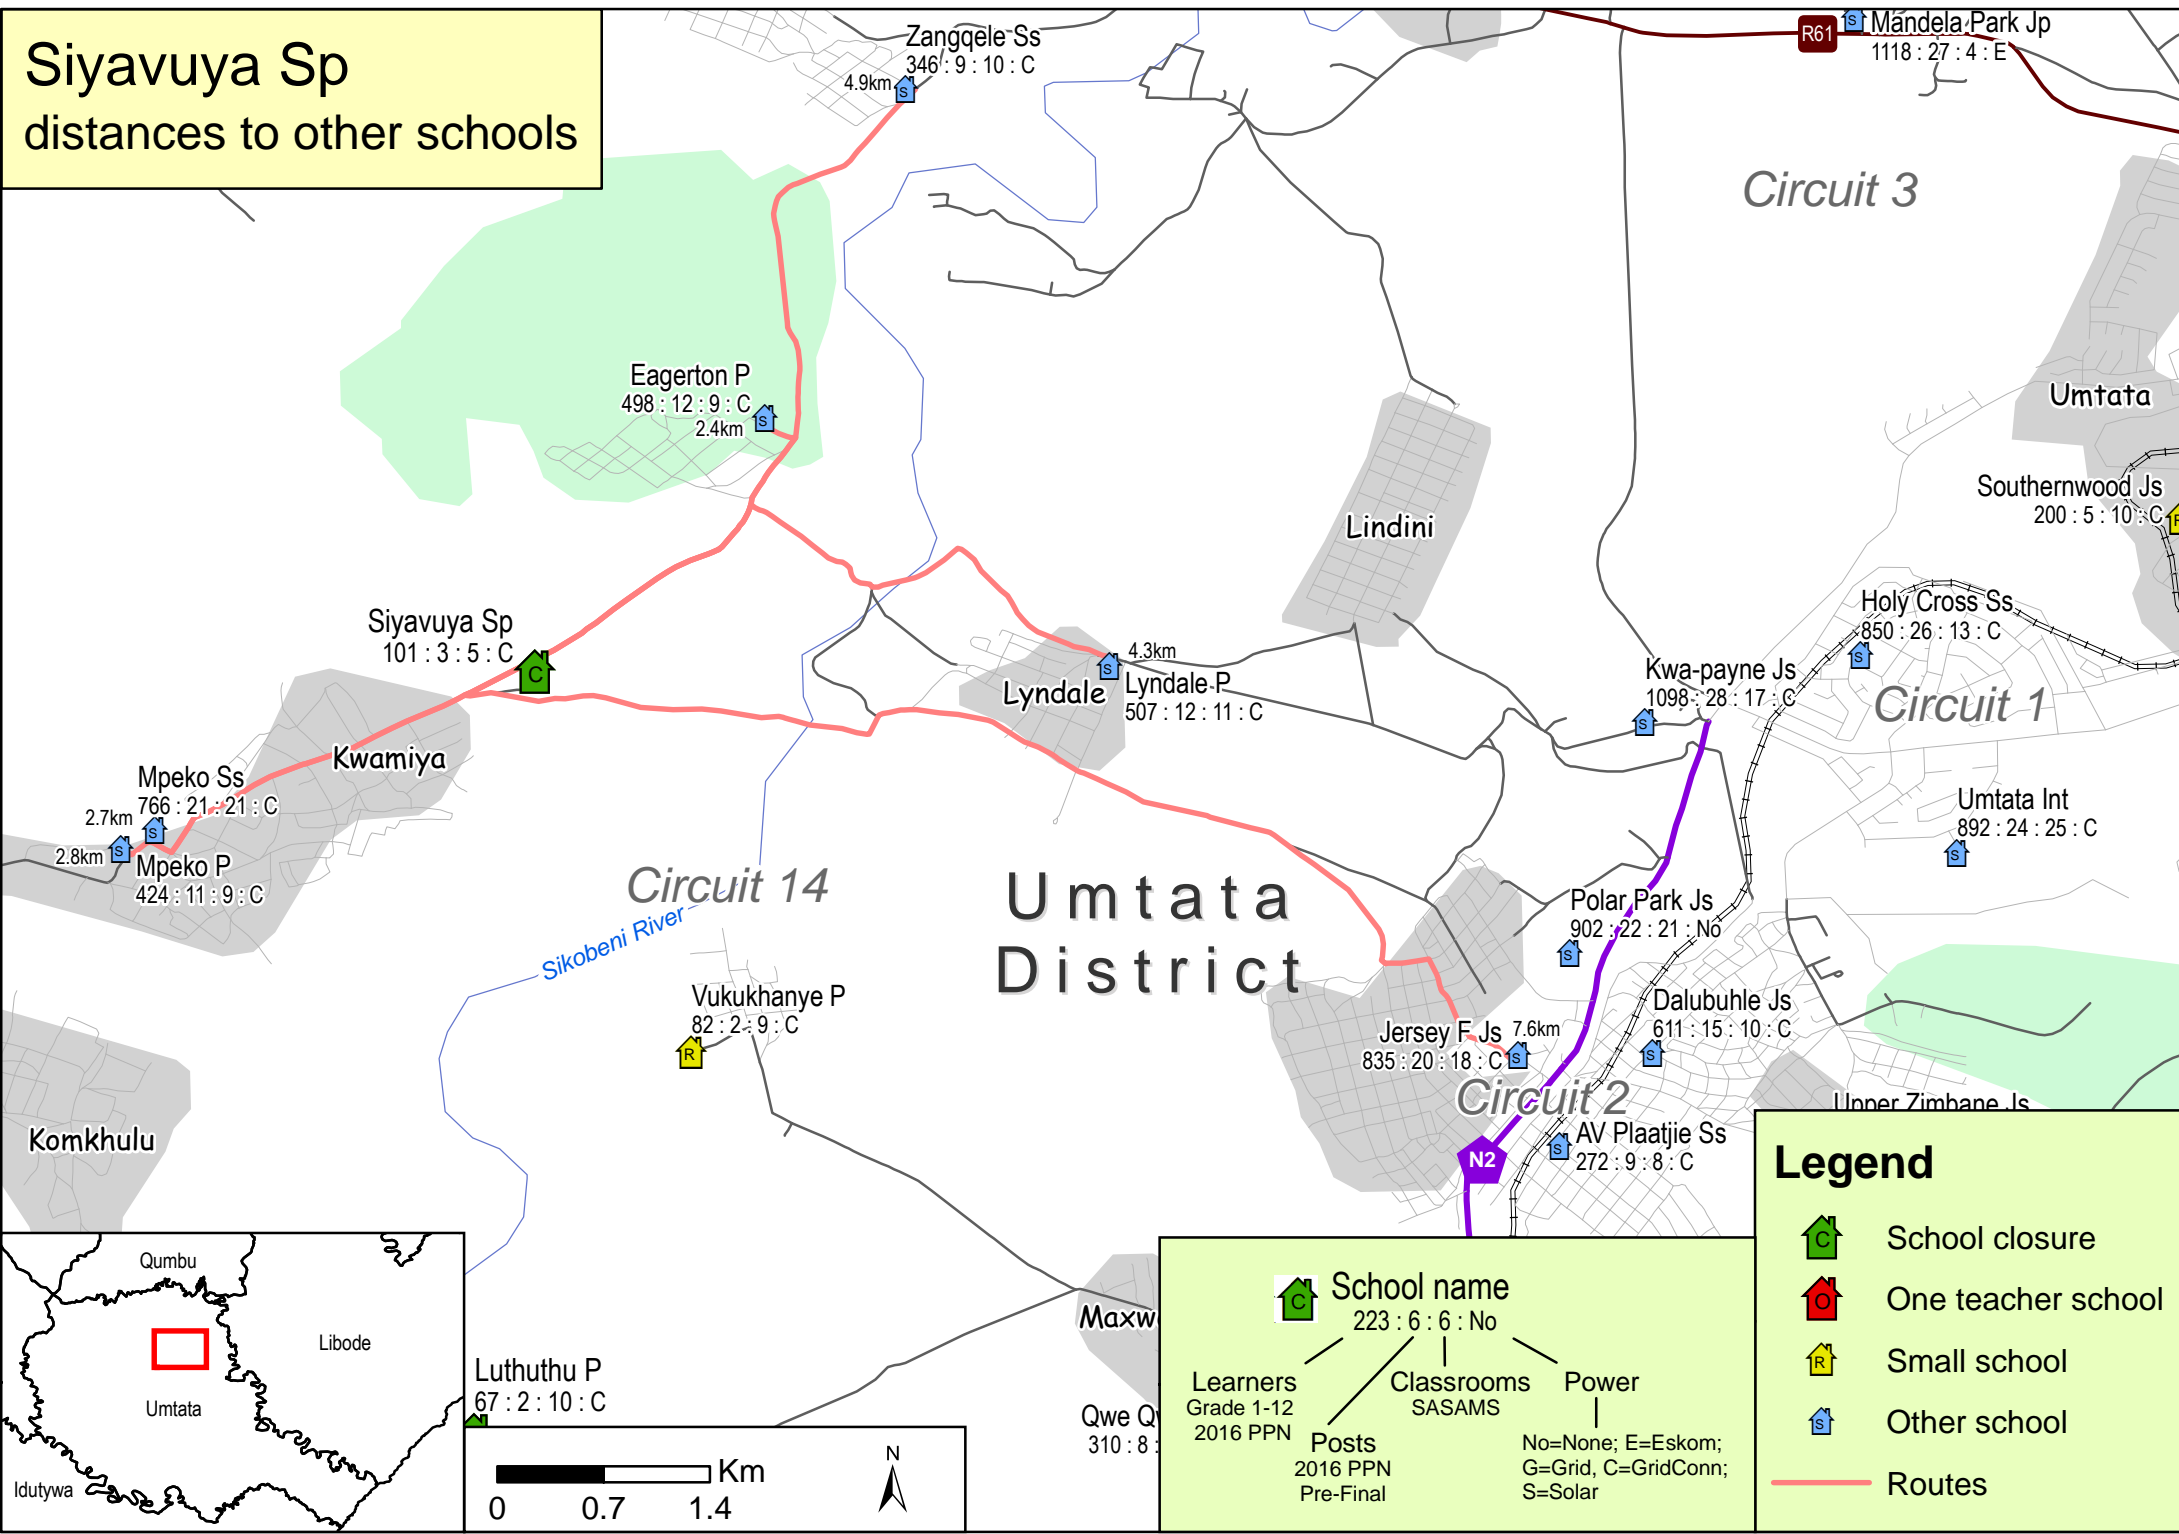

Siyavuya Sp distances to other schools

School name
223 : 6 : 6 : No

- Learners Grade 1-12 2016 PPN
- Classrooms SASAMS
- Power: No=None, E=Eskom; G=Grid, C=GridConn; S=Solar
- Posts 2016 PPN Pre-Final