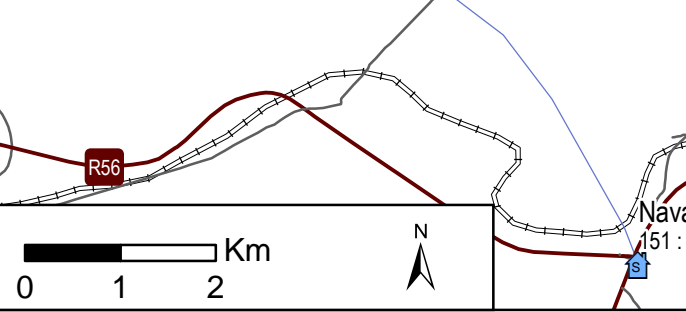

Clifton F

distances to other schools

Legend

- School closure
- One teacher school
- Small school
- Other school
- Routes

School name
223 : 6 : 6 : No

Learners
Grade 1-12
2016 PPN

Classrooms
SASAMS

Power
No=None; E=Eskom;
G=Grid, C=GridConn;
S=Solar