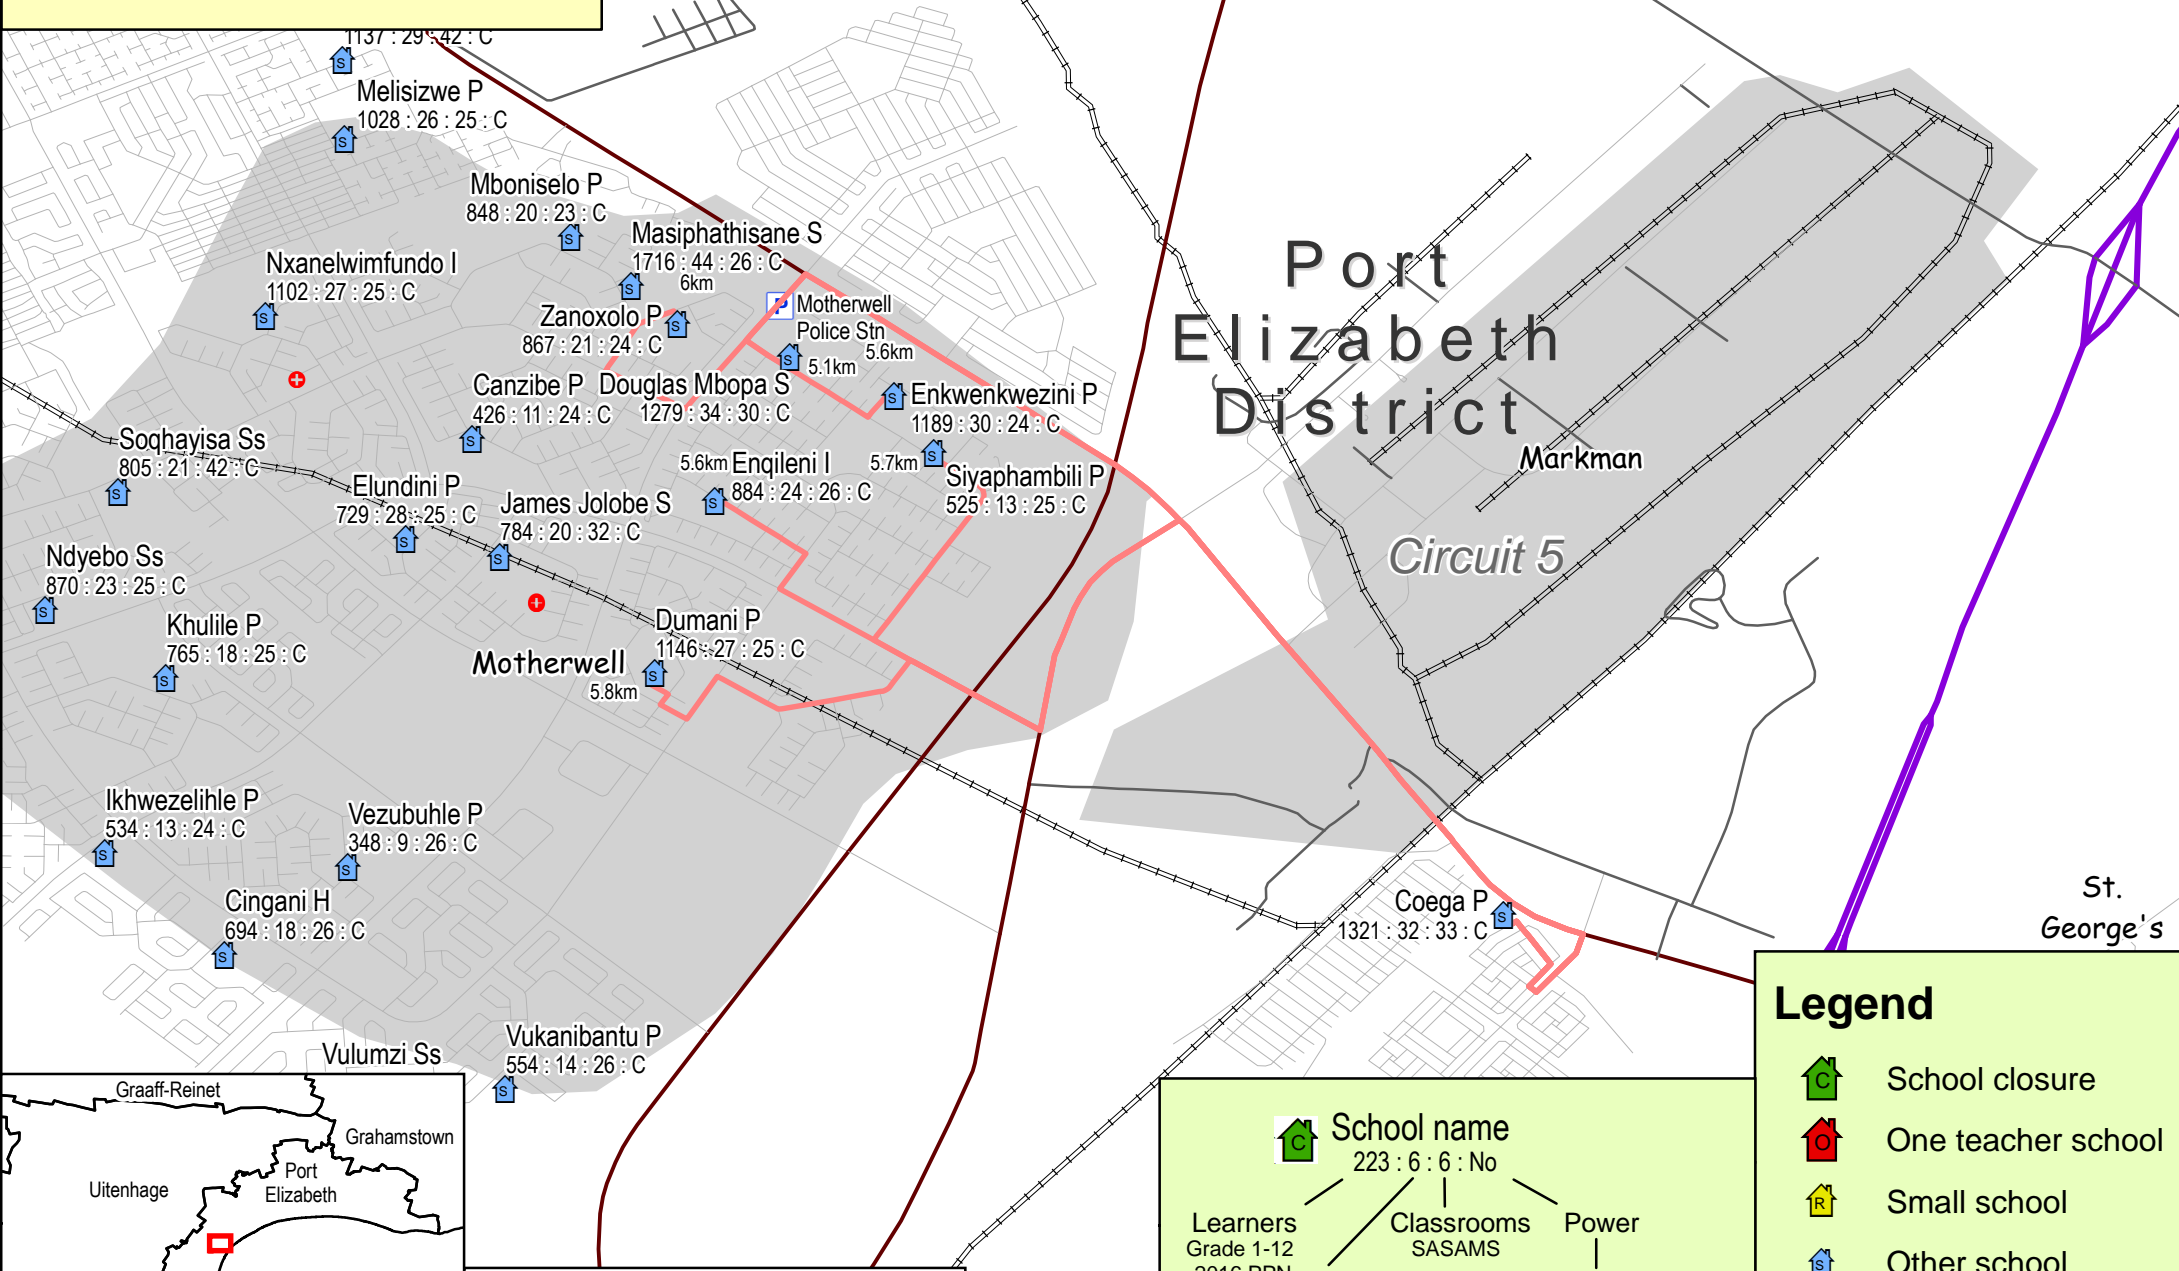

# Coega P distances to other schools

### Legend

-  School closure
-  One teacher school
-  Small school
-  Other school
-  Routes

 **School name**  
223 : 6 : 6 : No

Learners  
Grade 1-12  
2016 PPN

Classrooms  
SASAMS

Power  
No=None; E=Eskom;  
G=Grid, C=GridConn;  
S=Solar