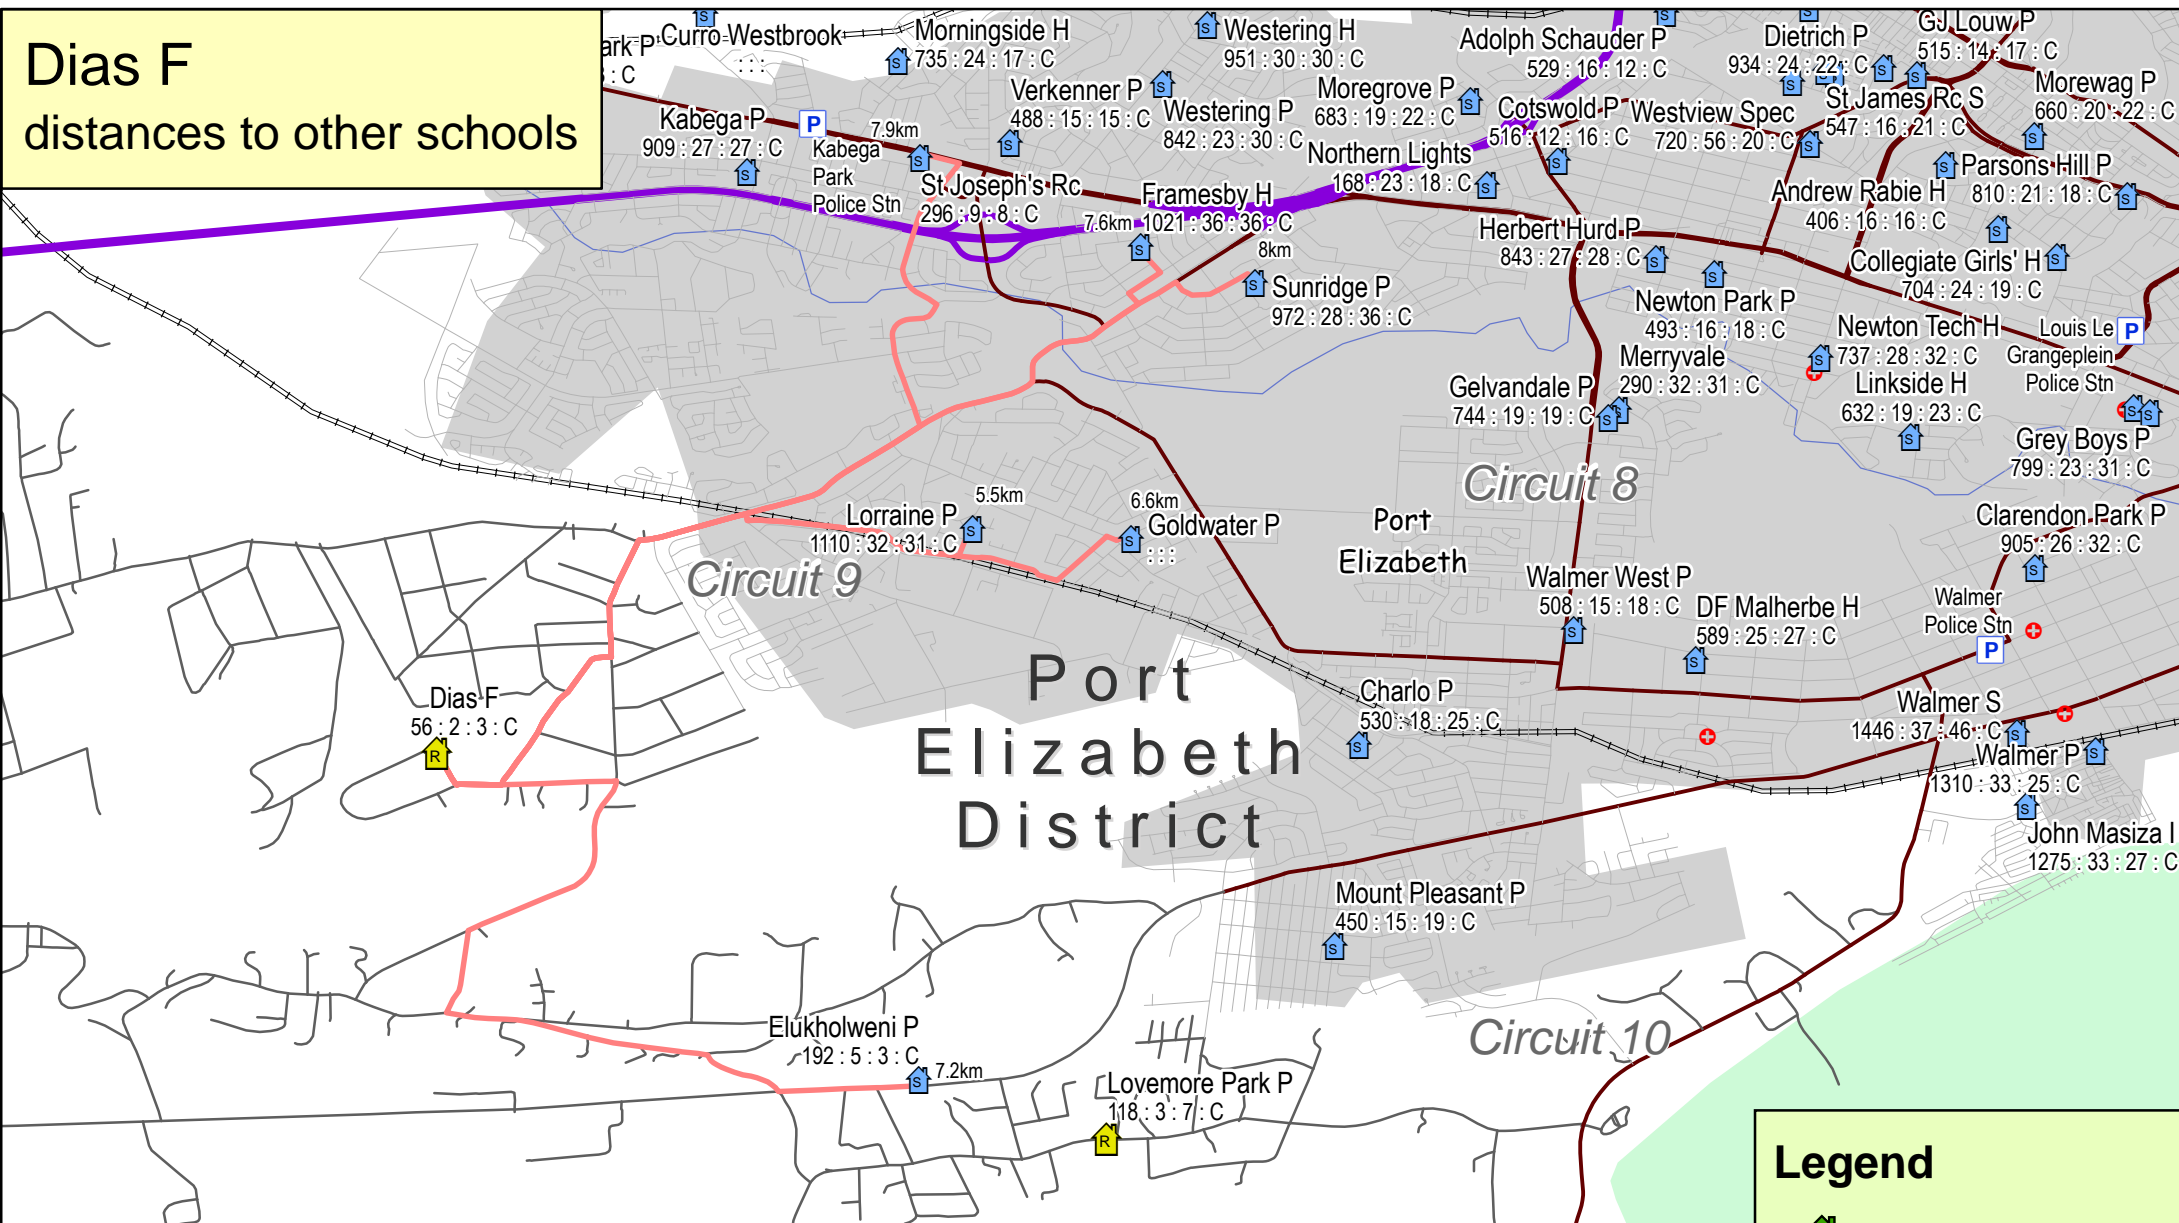

Dias F

distances to other schools

School name
 223 : 6 : 6 : No

Learners
Grade 1-12
2016 PPN

Classrooms
SASAMS

Power
No=None; E=Eskom;
G=Grid, C=GridConn;
S=Solar

Posts
2016 PPN
Pre-Final

Legend

- School closure
- One teacher school
- Small school
- Other school
- Routes