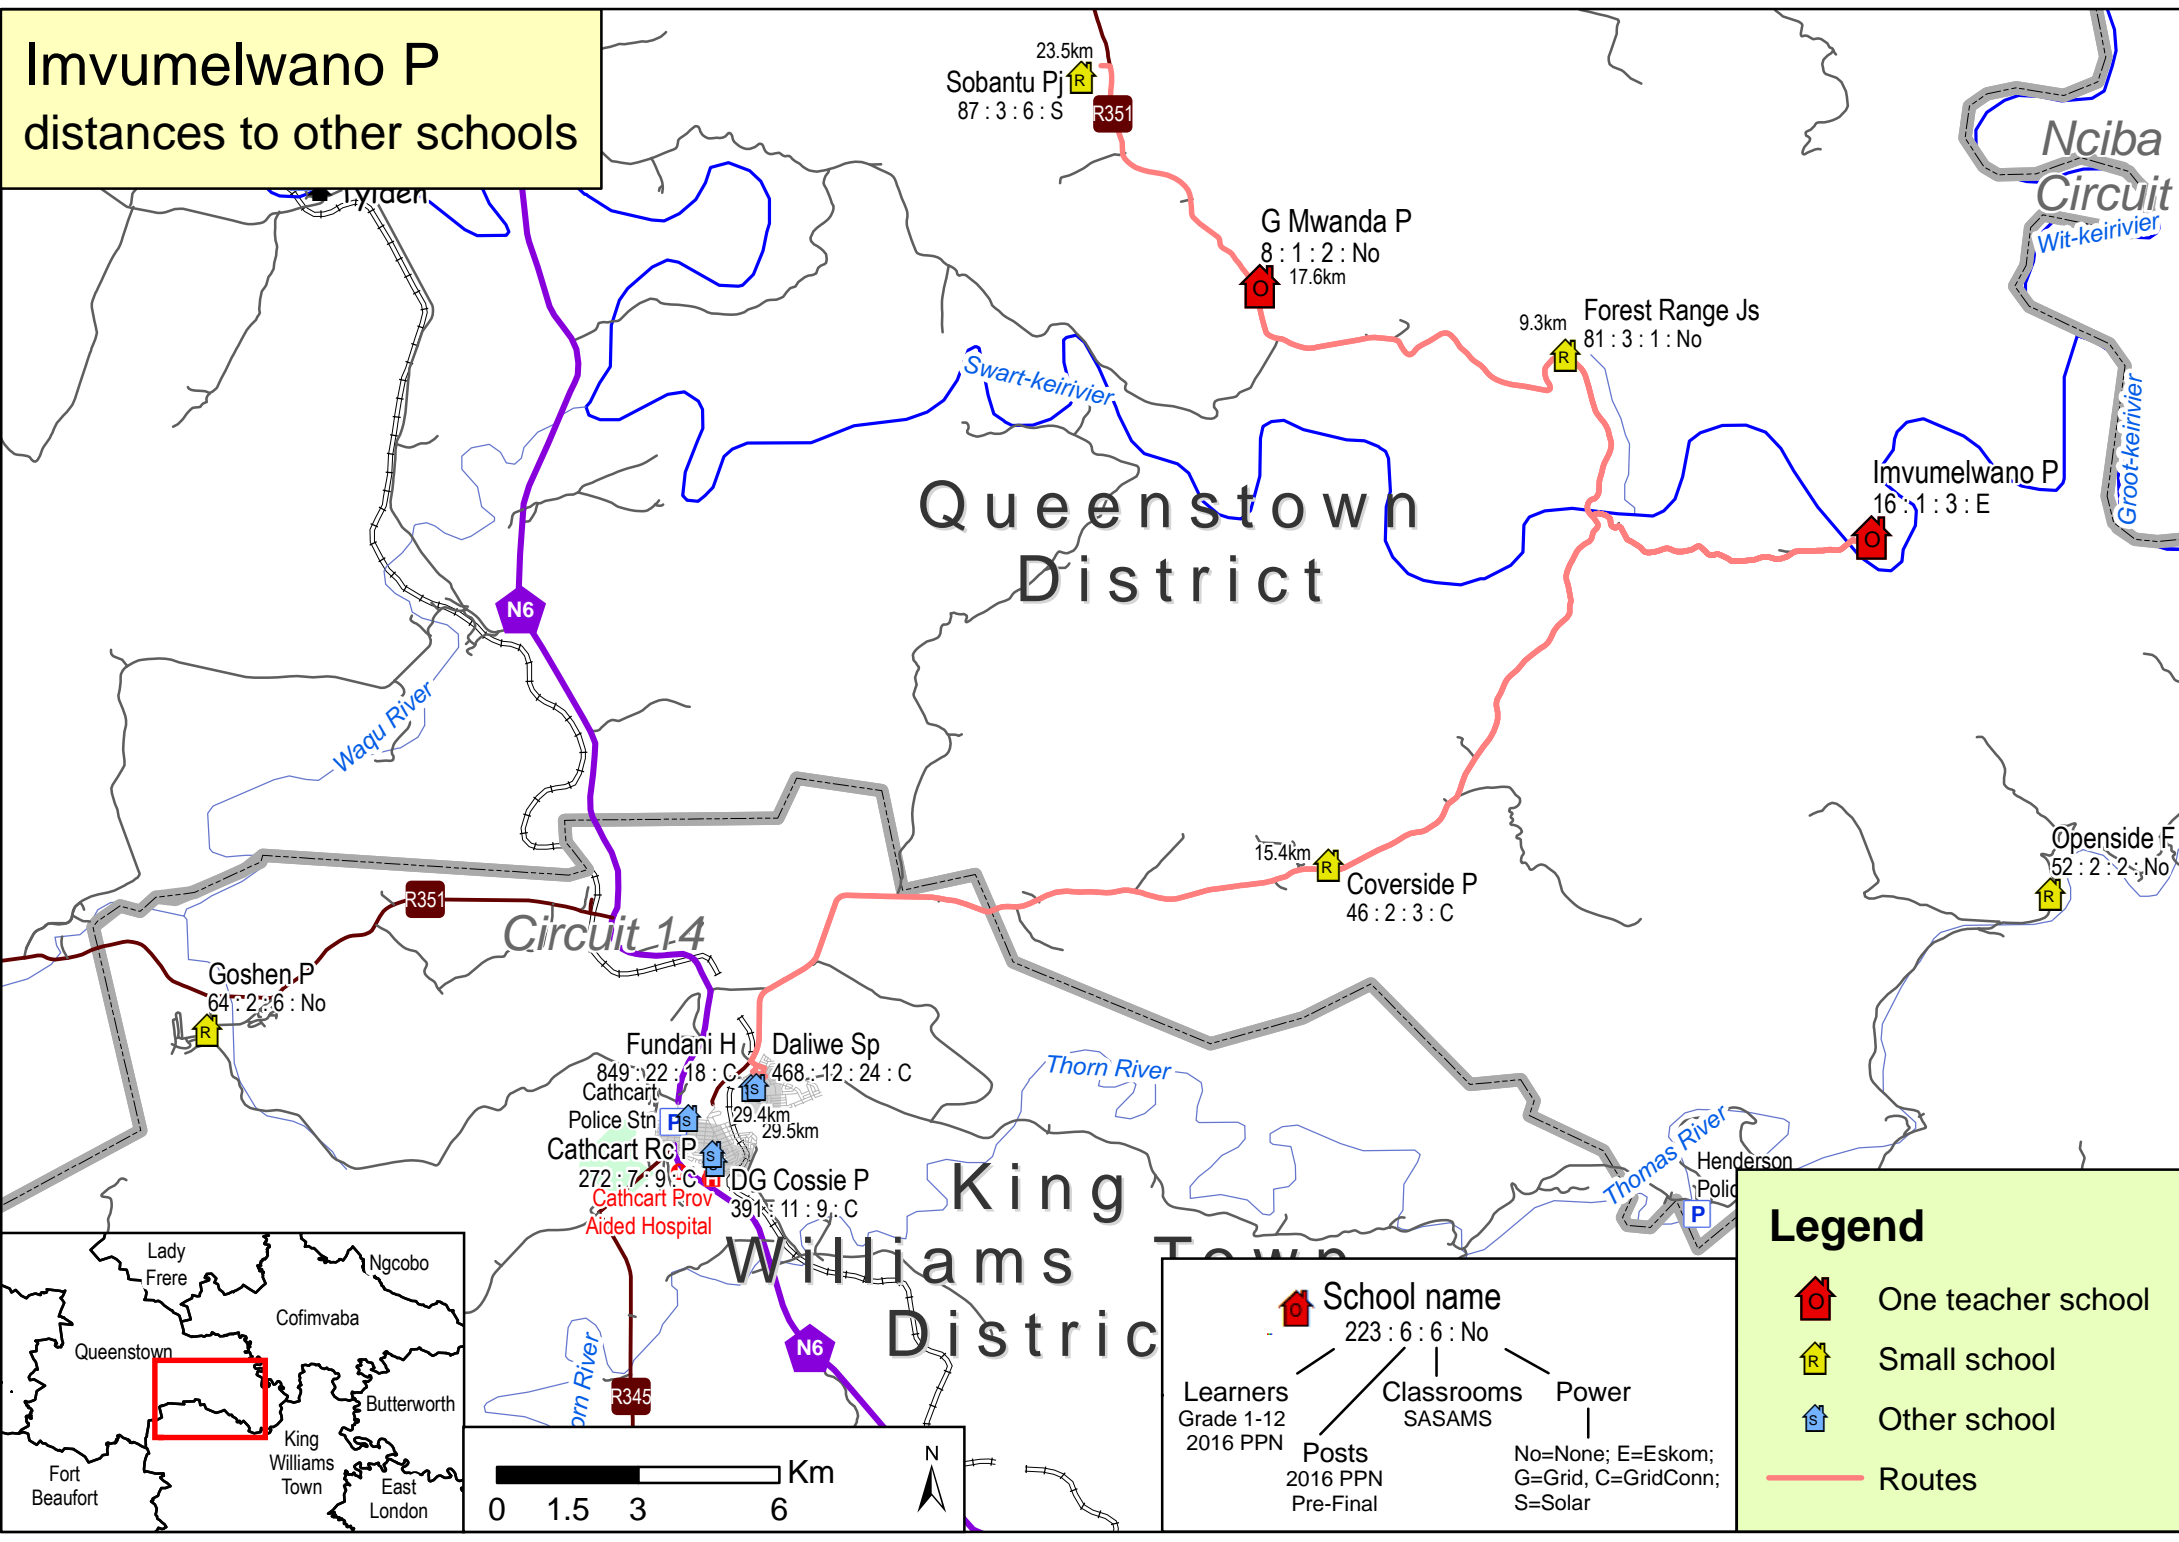

Imvumelwano P

distances to other schools

School name
223 : 6 : 6 : No

Learners
Grade 1-12
2016 PPN

Classrooms
SASAMS

Power
No=None; E=Eskom;
G=Grid, C=GridConn;
S=Solar

Posts
2016 PPN
Pre-Final