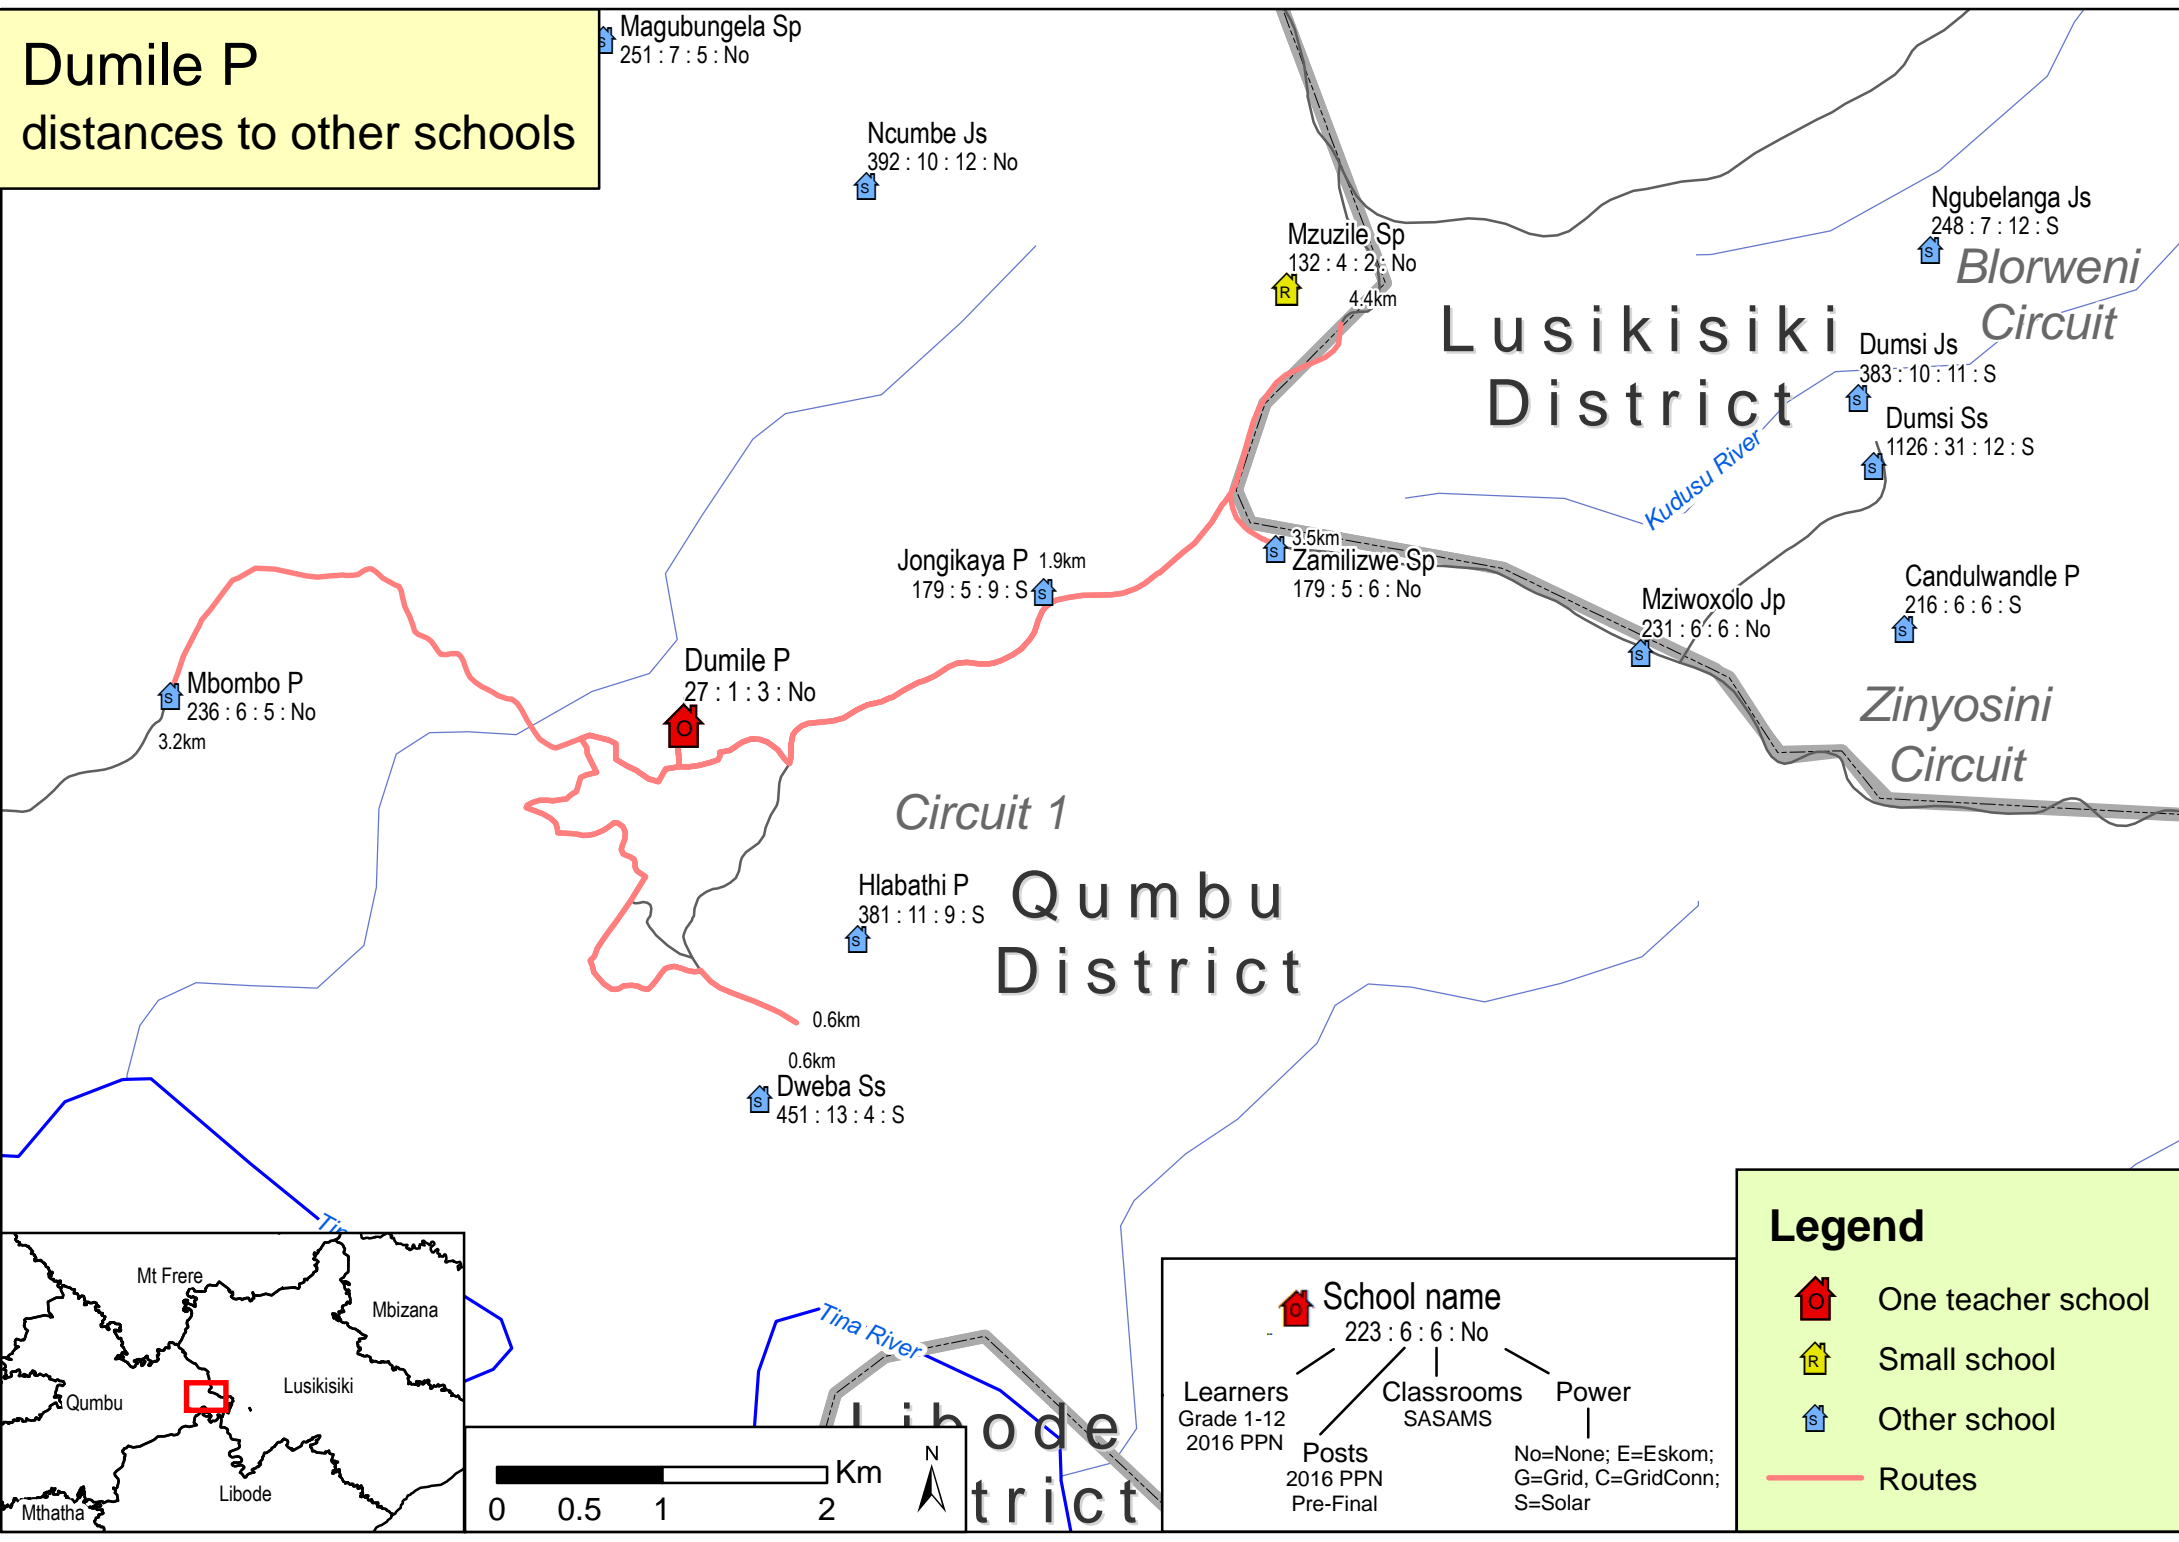

Dumile P

distances to other schools

Legend

- One teacher school
- Small school
- Other school
- Routes

School name
223 : 6 : 6 : No

Learners
Grade 1-12
2016 PPN

Classrooms
SASAMS

Power
No=None; E=Eskom;
G=Grid, C=GridConn;
S=Solar