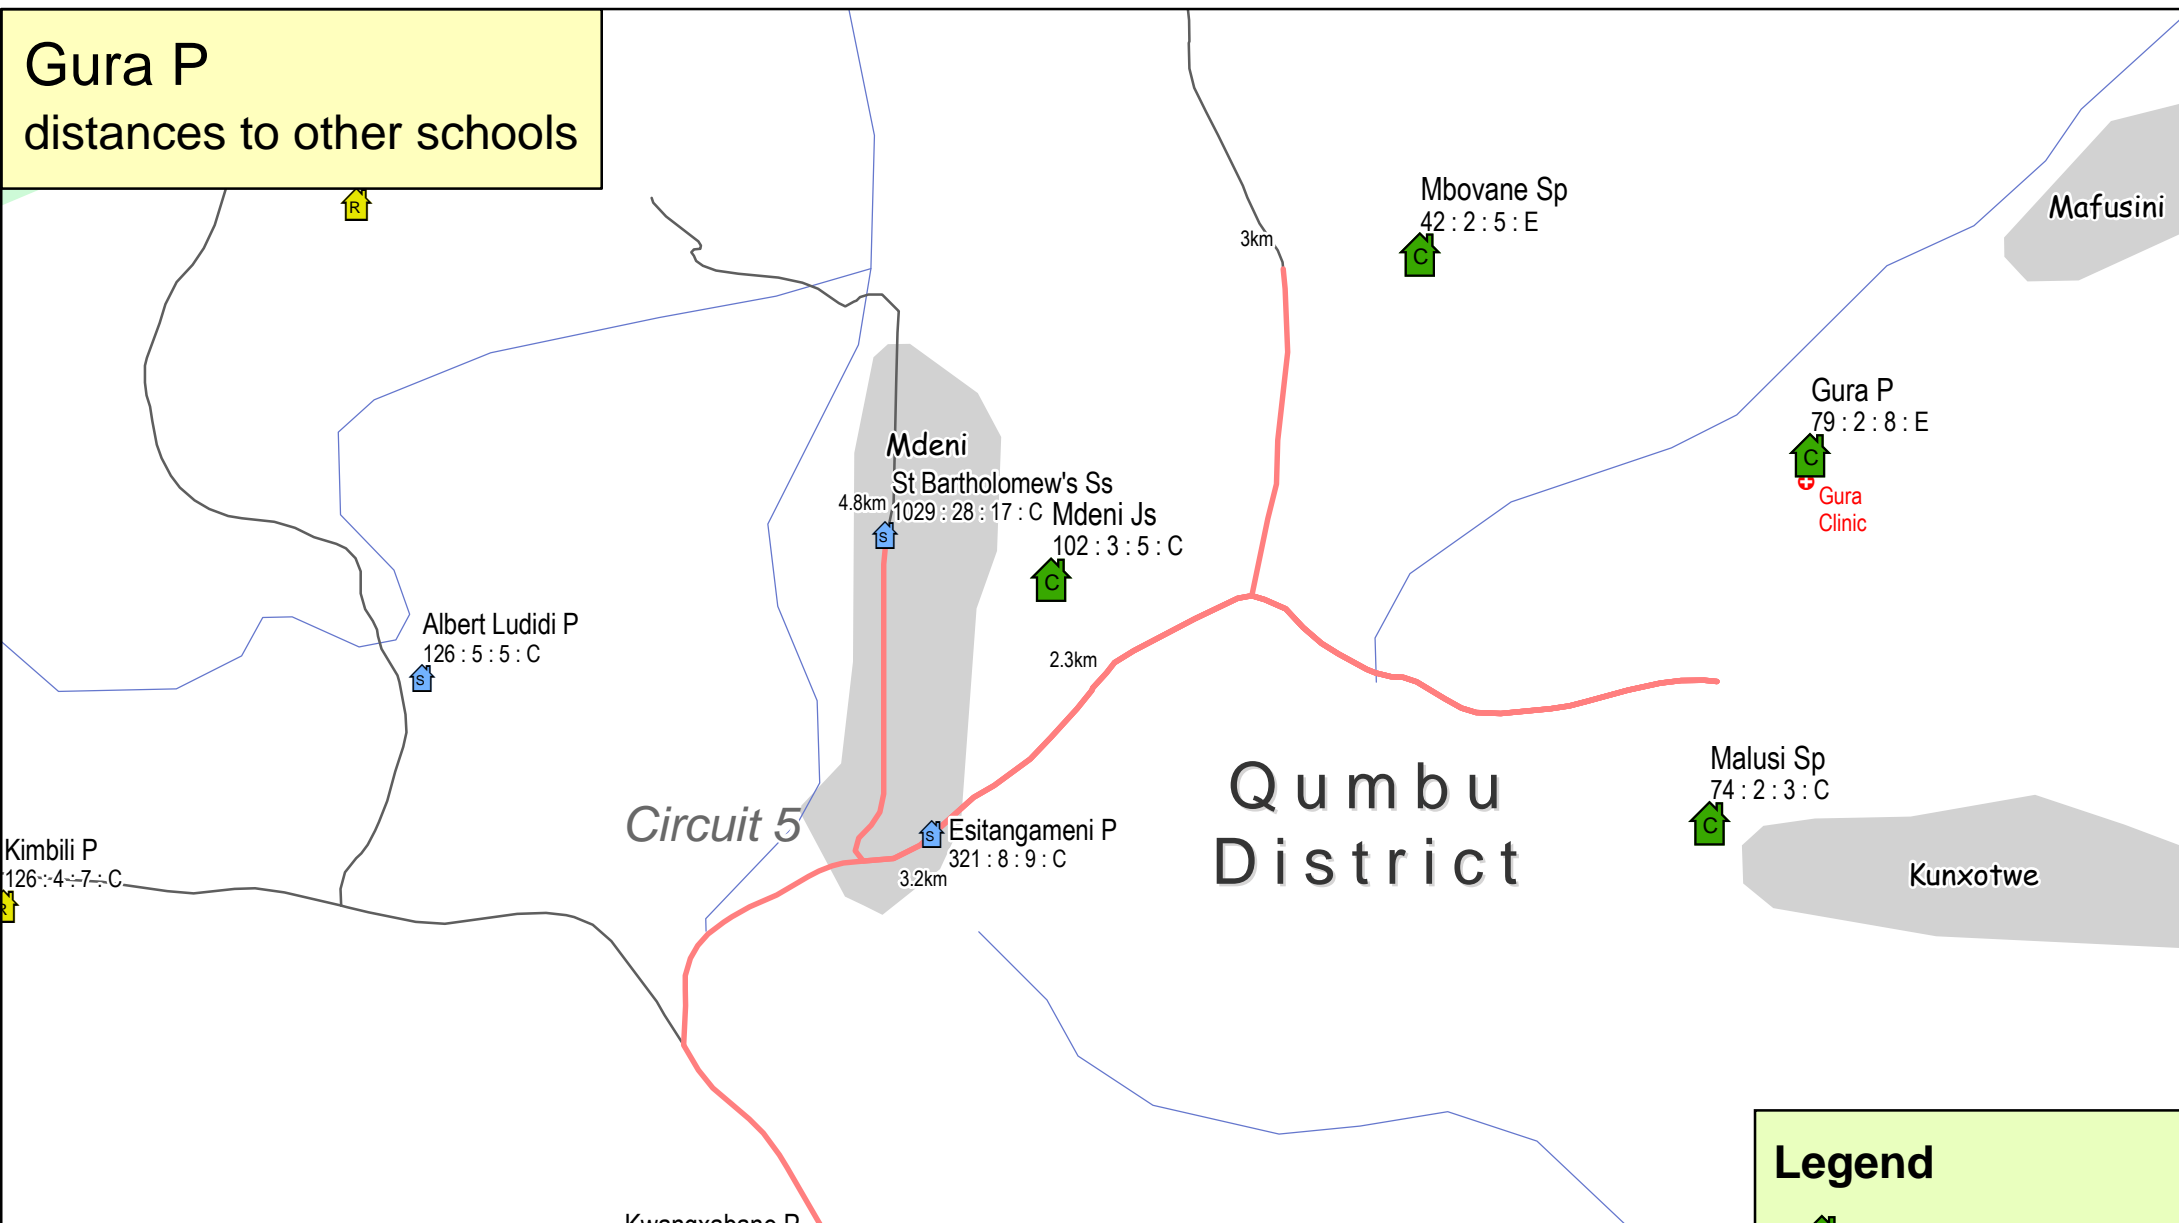

# Gura P distances to other schools

### Legend

- School closure
- One teacher school
- Small school
- Other school
- Routes

**School name**  
223 : 6 : 6 : No

**Learners**  
Grade 1-12  
2016 PPN

**Classrooms**  
SASAMS

**Power**  
No=None; E=Eskom;  
G=Grid, C=GridConn;  
S=Solar