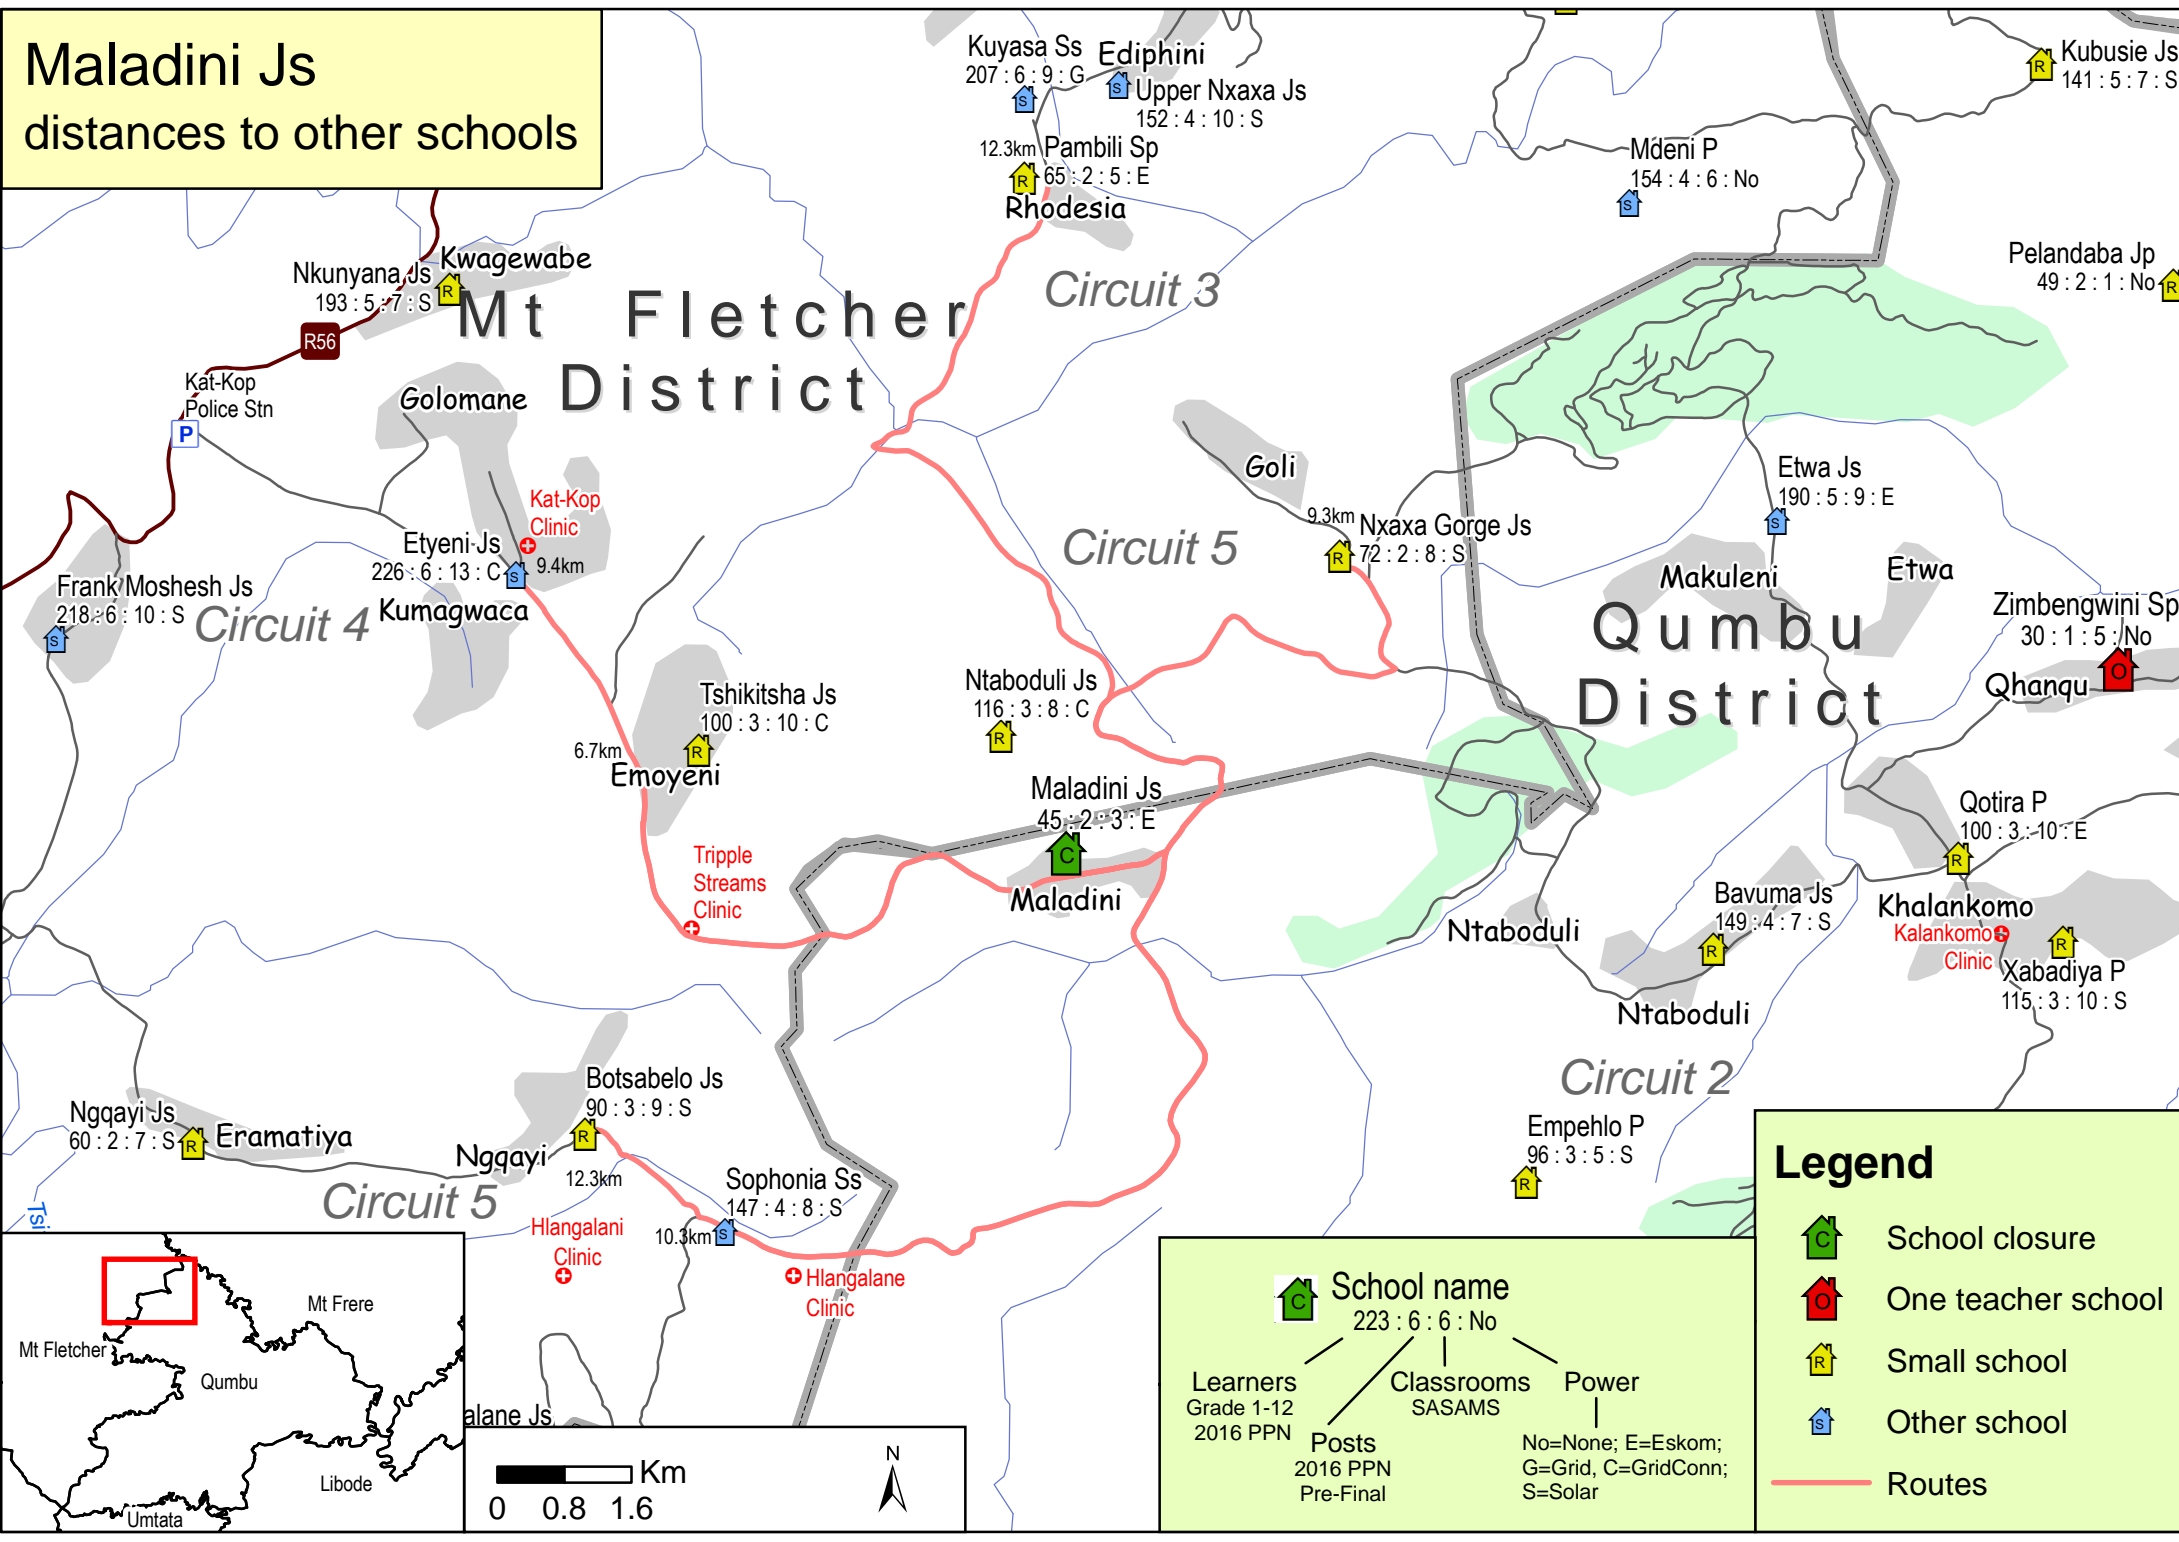

Maladini Js

distances to other schools

Legend

- School closure
- One teacher school
- Small school
- Other school
- Routes

School name
223 : 6 : 6 : No

- Learners Grade 1-12 2016 PPN
- Classrooms SASAMS
- Power: No=None, E=Eskom; G=Grid, C=GridConn; S=Solar
- Posts 2016 PPN Pre-Final