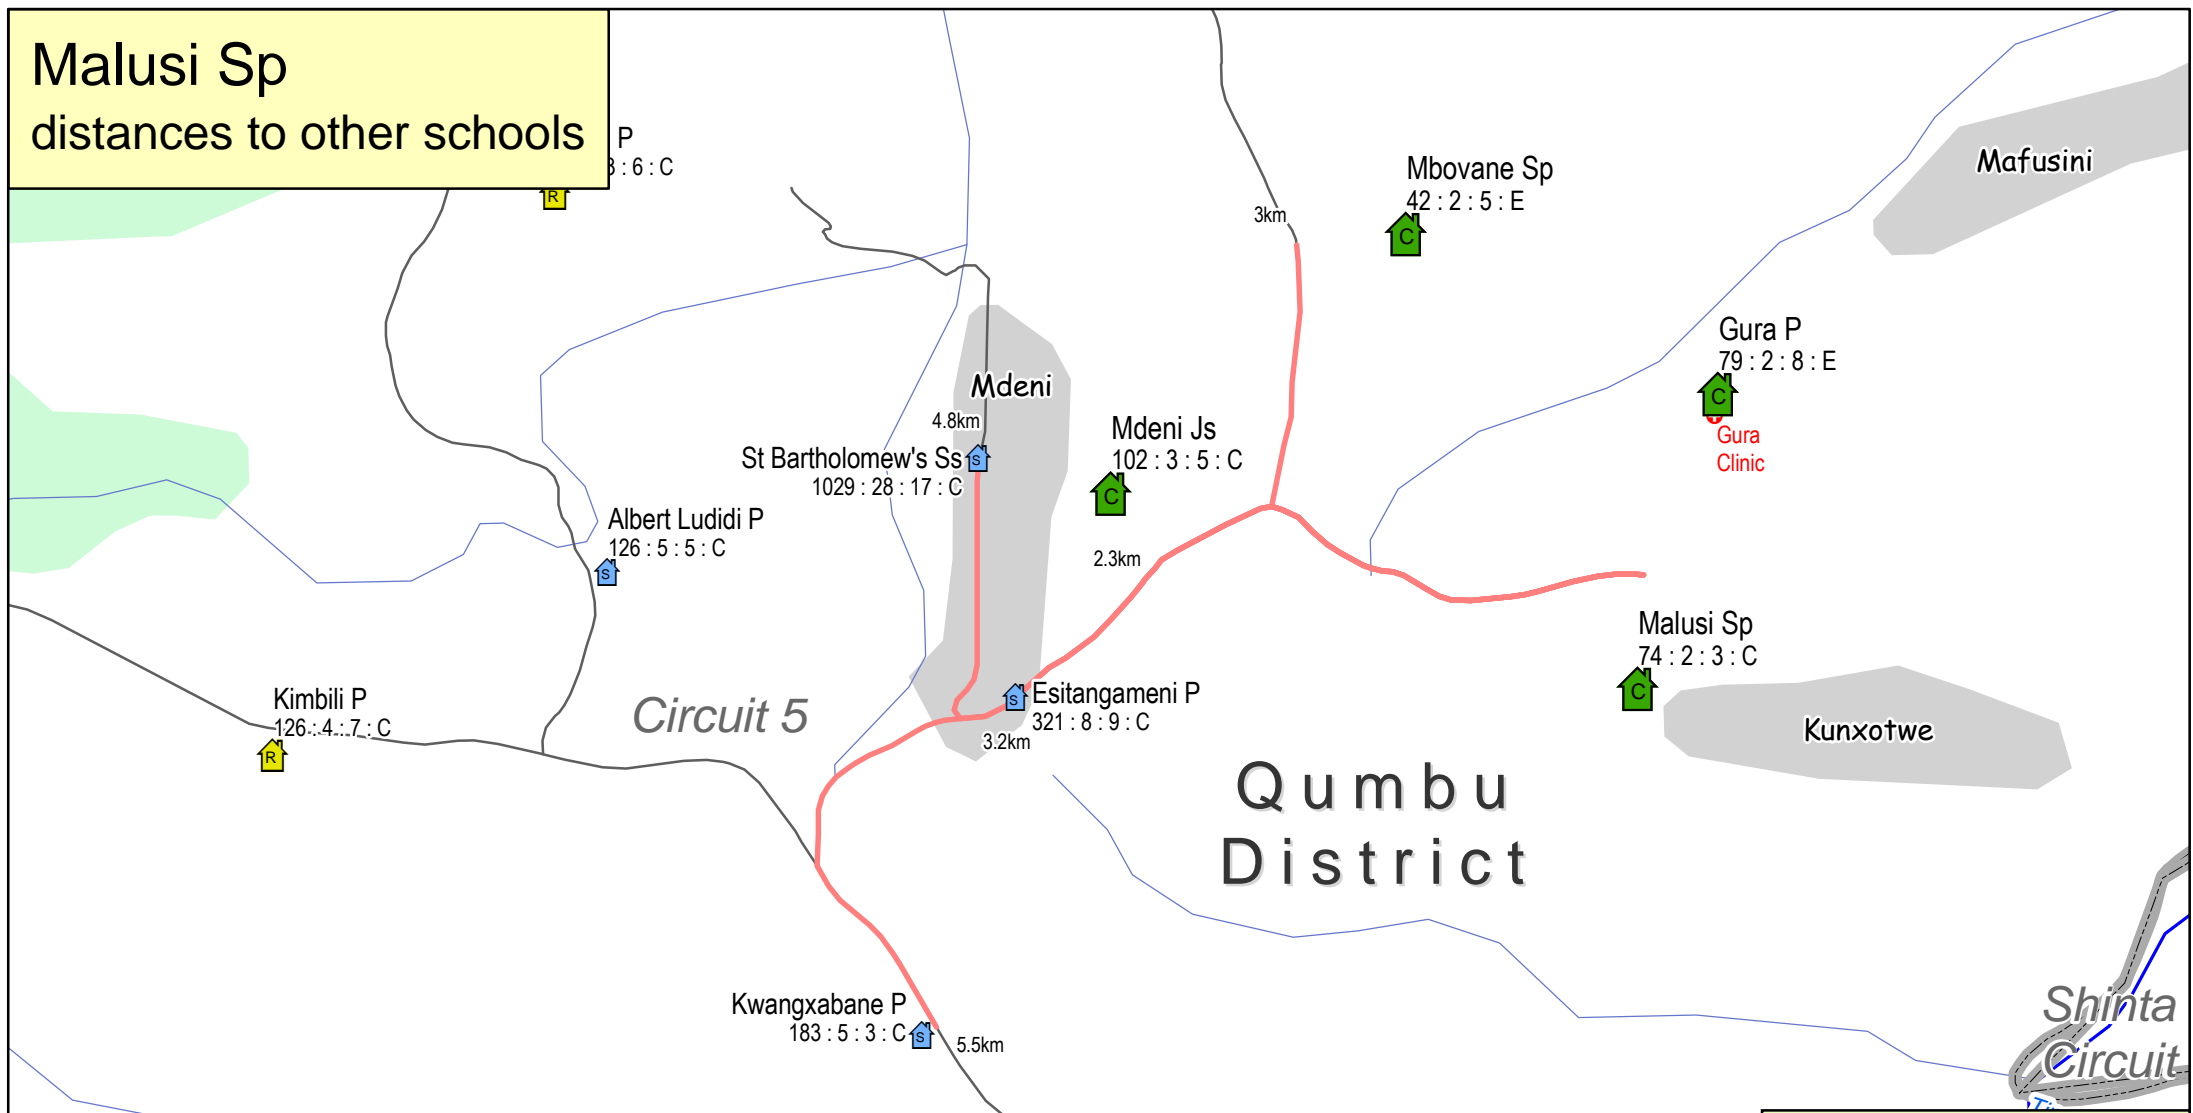

# Malusi Sp distances to other schools

### Legend

- School closure
- One teacher school
- Small school
- Other school
- Routes

**School name**  
223 : 6 : 6 : No

Learners Grade 1-12 2016 PPN      Posts 2016 PPN Pre-Final      Classrooms SASAMS      Power