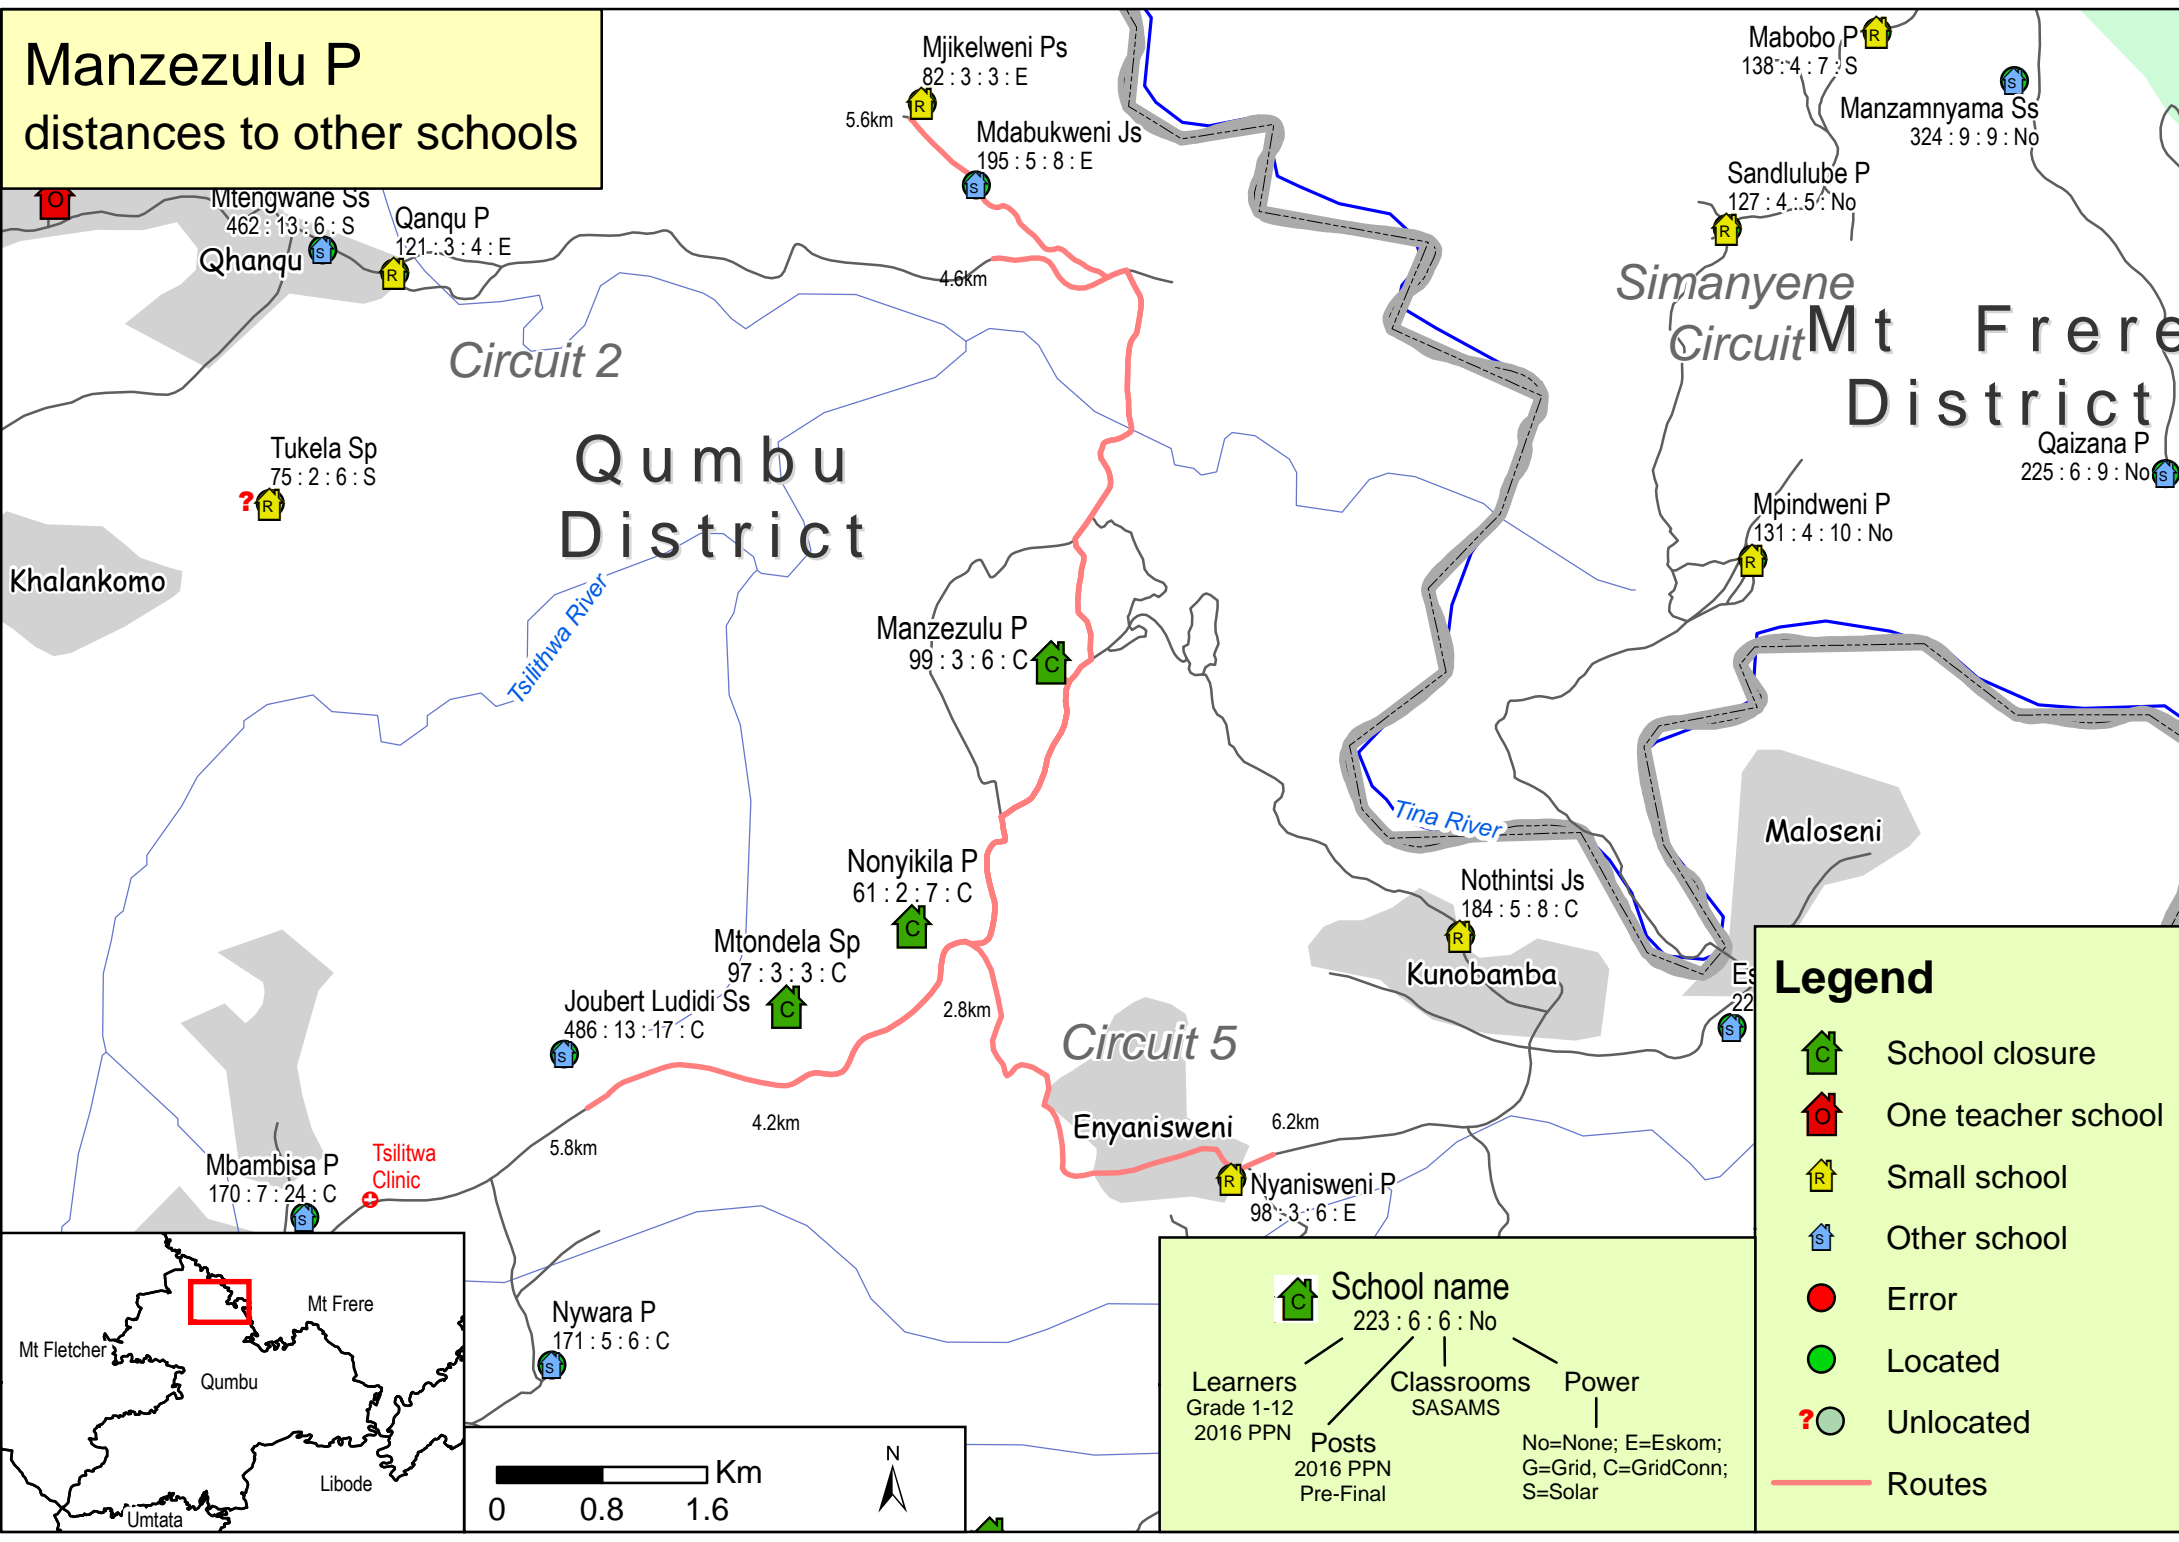

Manzezulu P distances to other schools

School name
223 : 6 : 6 : No

Learners Grade 1-12 2016 PPN
Posts 2016 PPN Pre-Final

Classrooms SASAMS

Power
No=None; E=Eskom; G=Grid, C=GridConn; S=Solar

Legend

- School closure
- One teacher school
- Small school
- Other school
- Error
- Located
- Unlocated
- Routes