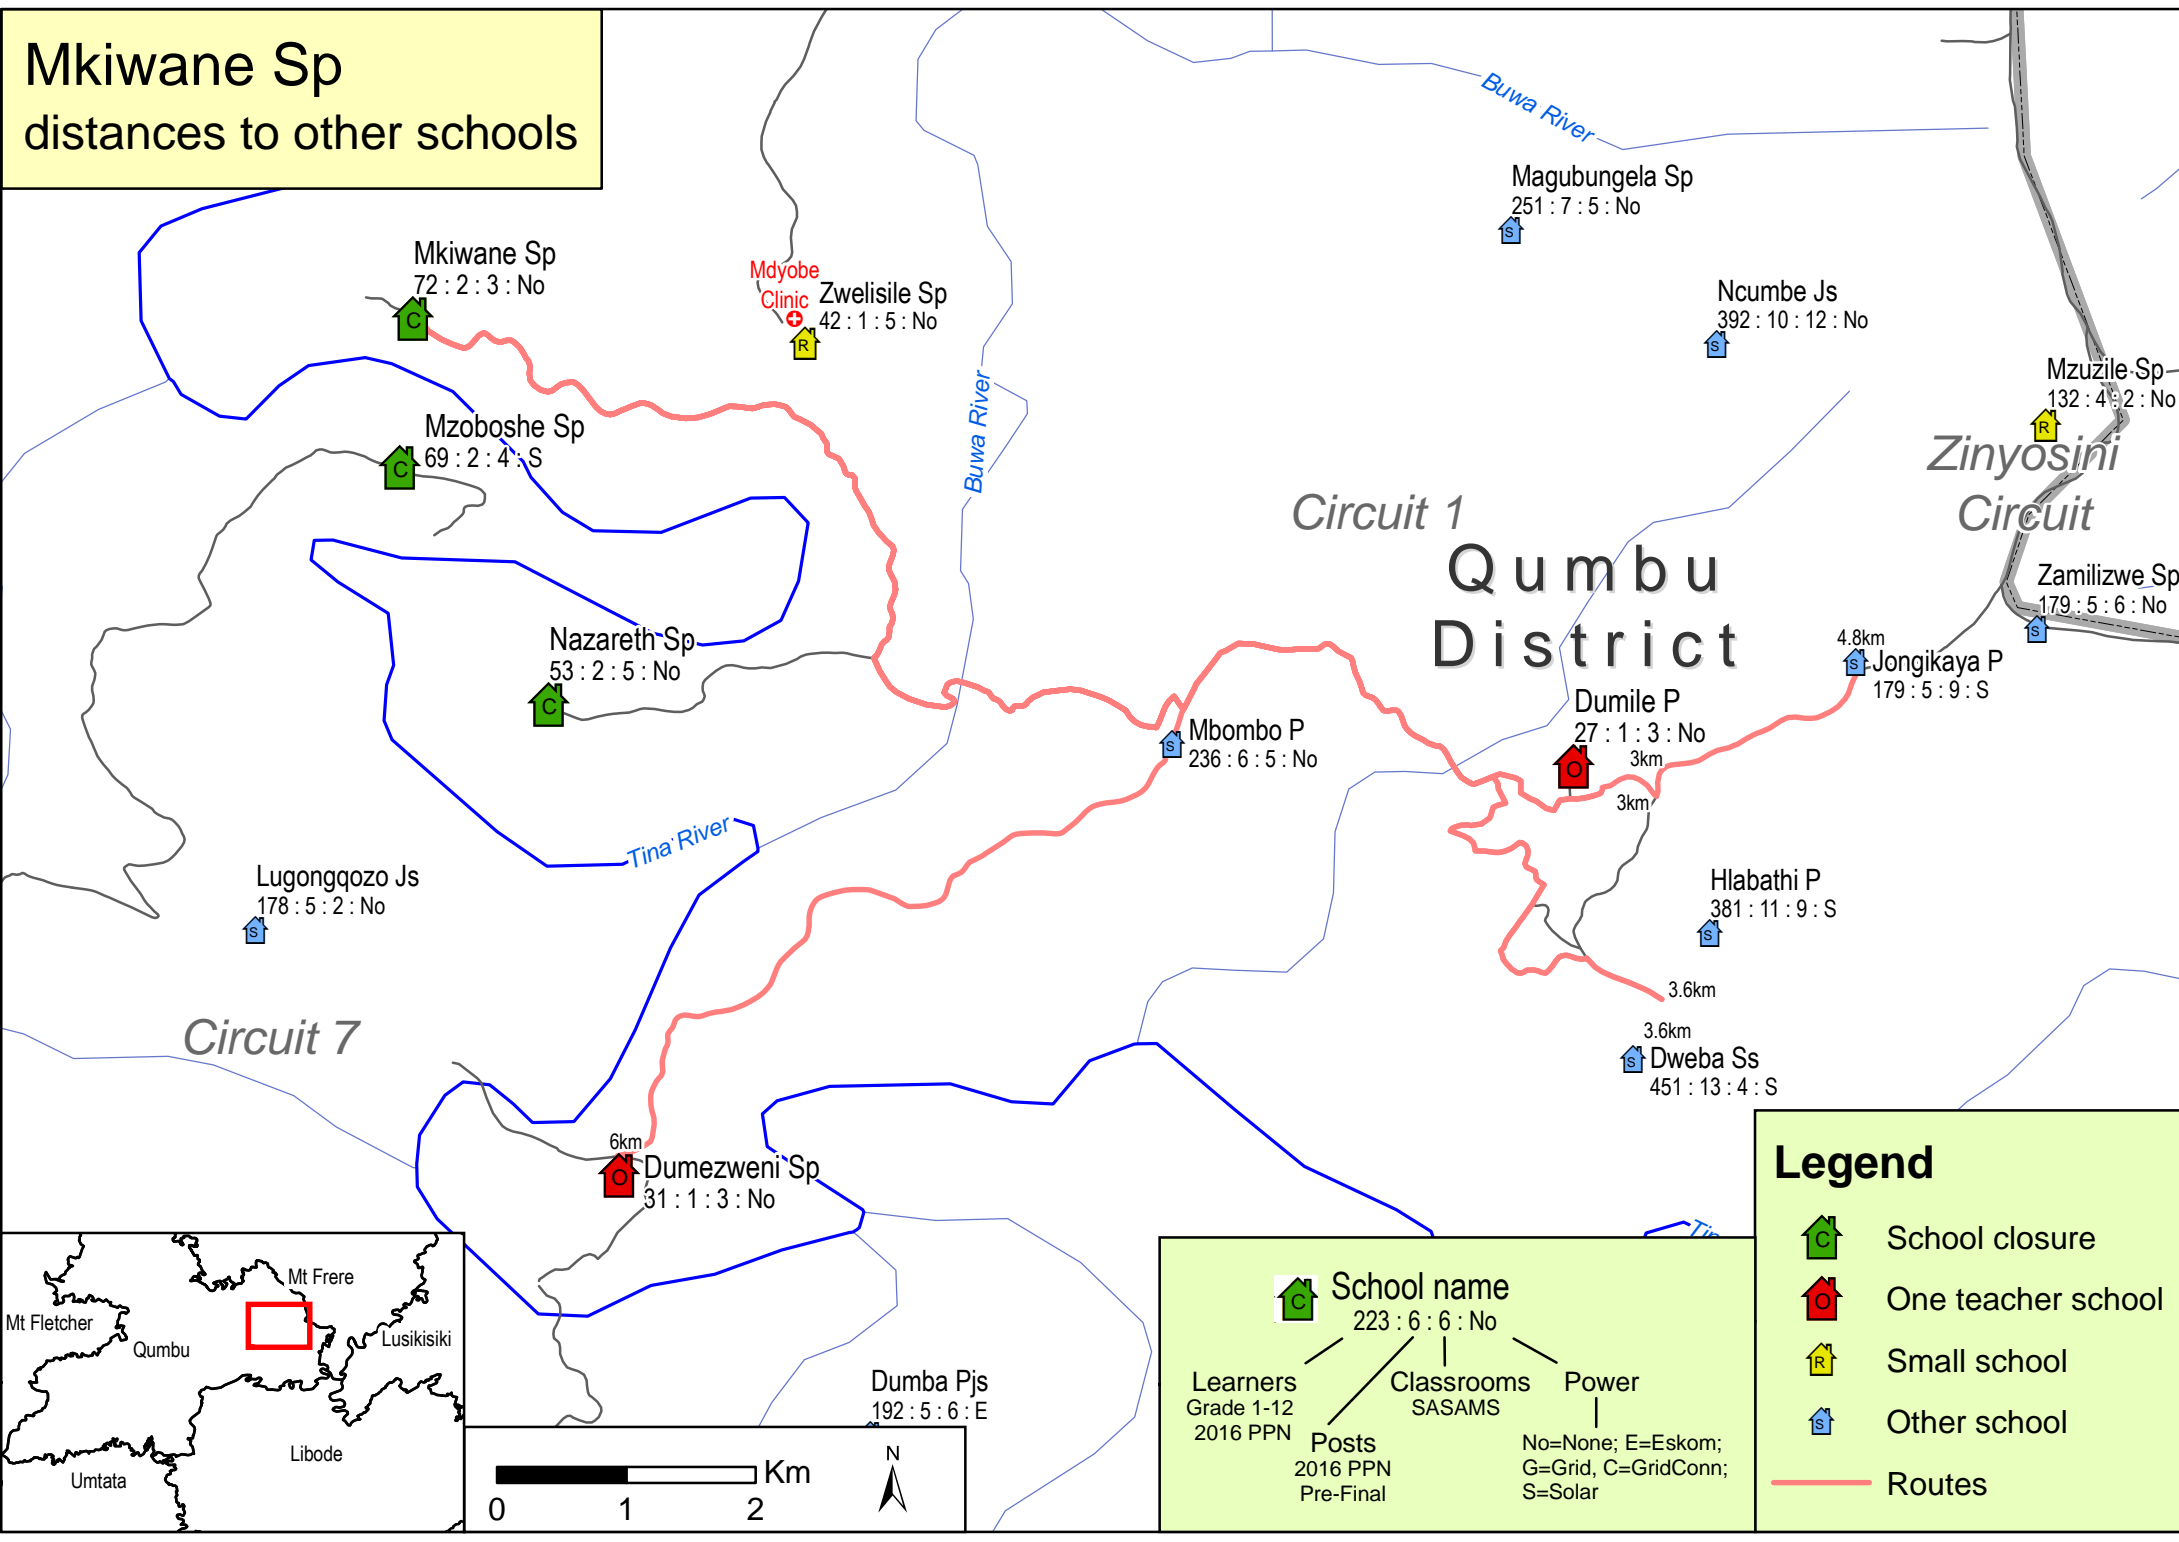

Mkiwane Sp distances to other schools

Legend

- School closure
- One teacher school
- Small school
- Other school
- Routes

School name
223 : 6 : 6 : No

Learners
Grade 1-12
2016 PPN

Classrooms
SASAMS

Power
No=None; E=Eskom;
G=Grid, C=GridConn;
S=Solar

Jongikaya P
179 : 5 : 9 : S

Dumba Pjs
192 : 5 : 6 : E

Circuit 1
Qumbu
District

Zinyosini
Circuit

Circuit 7