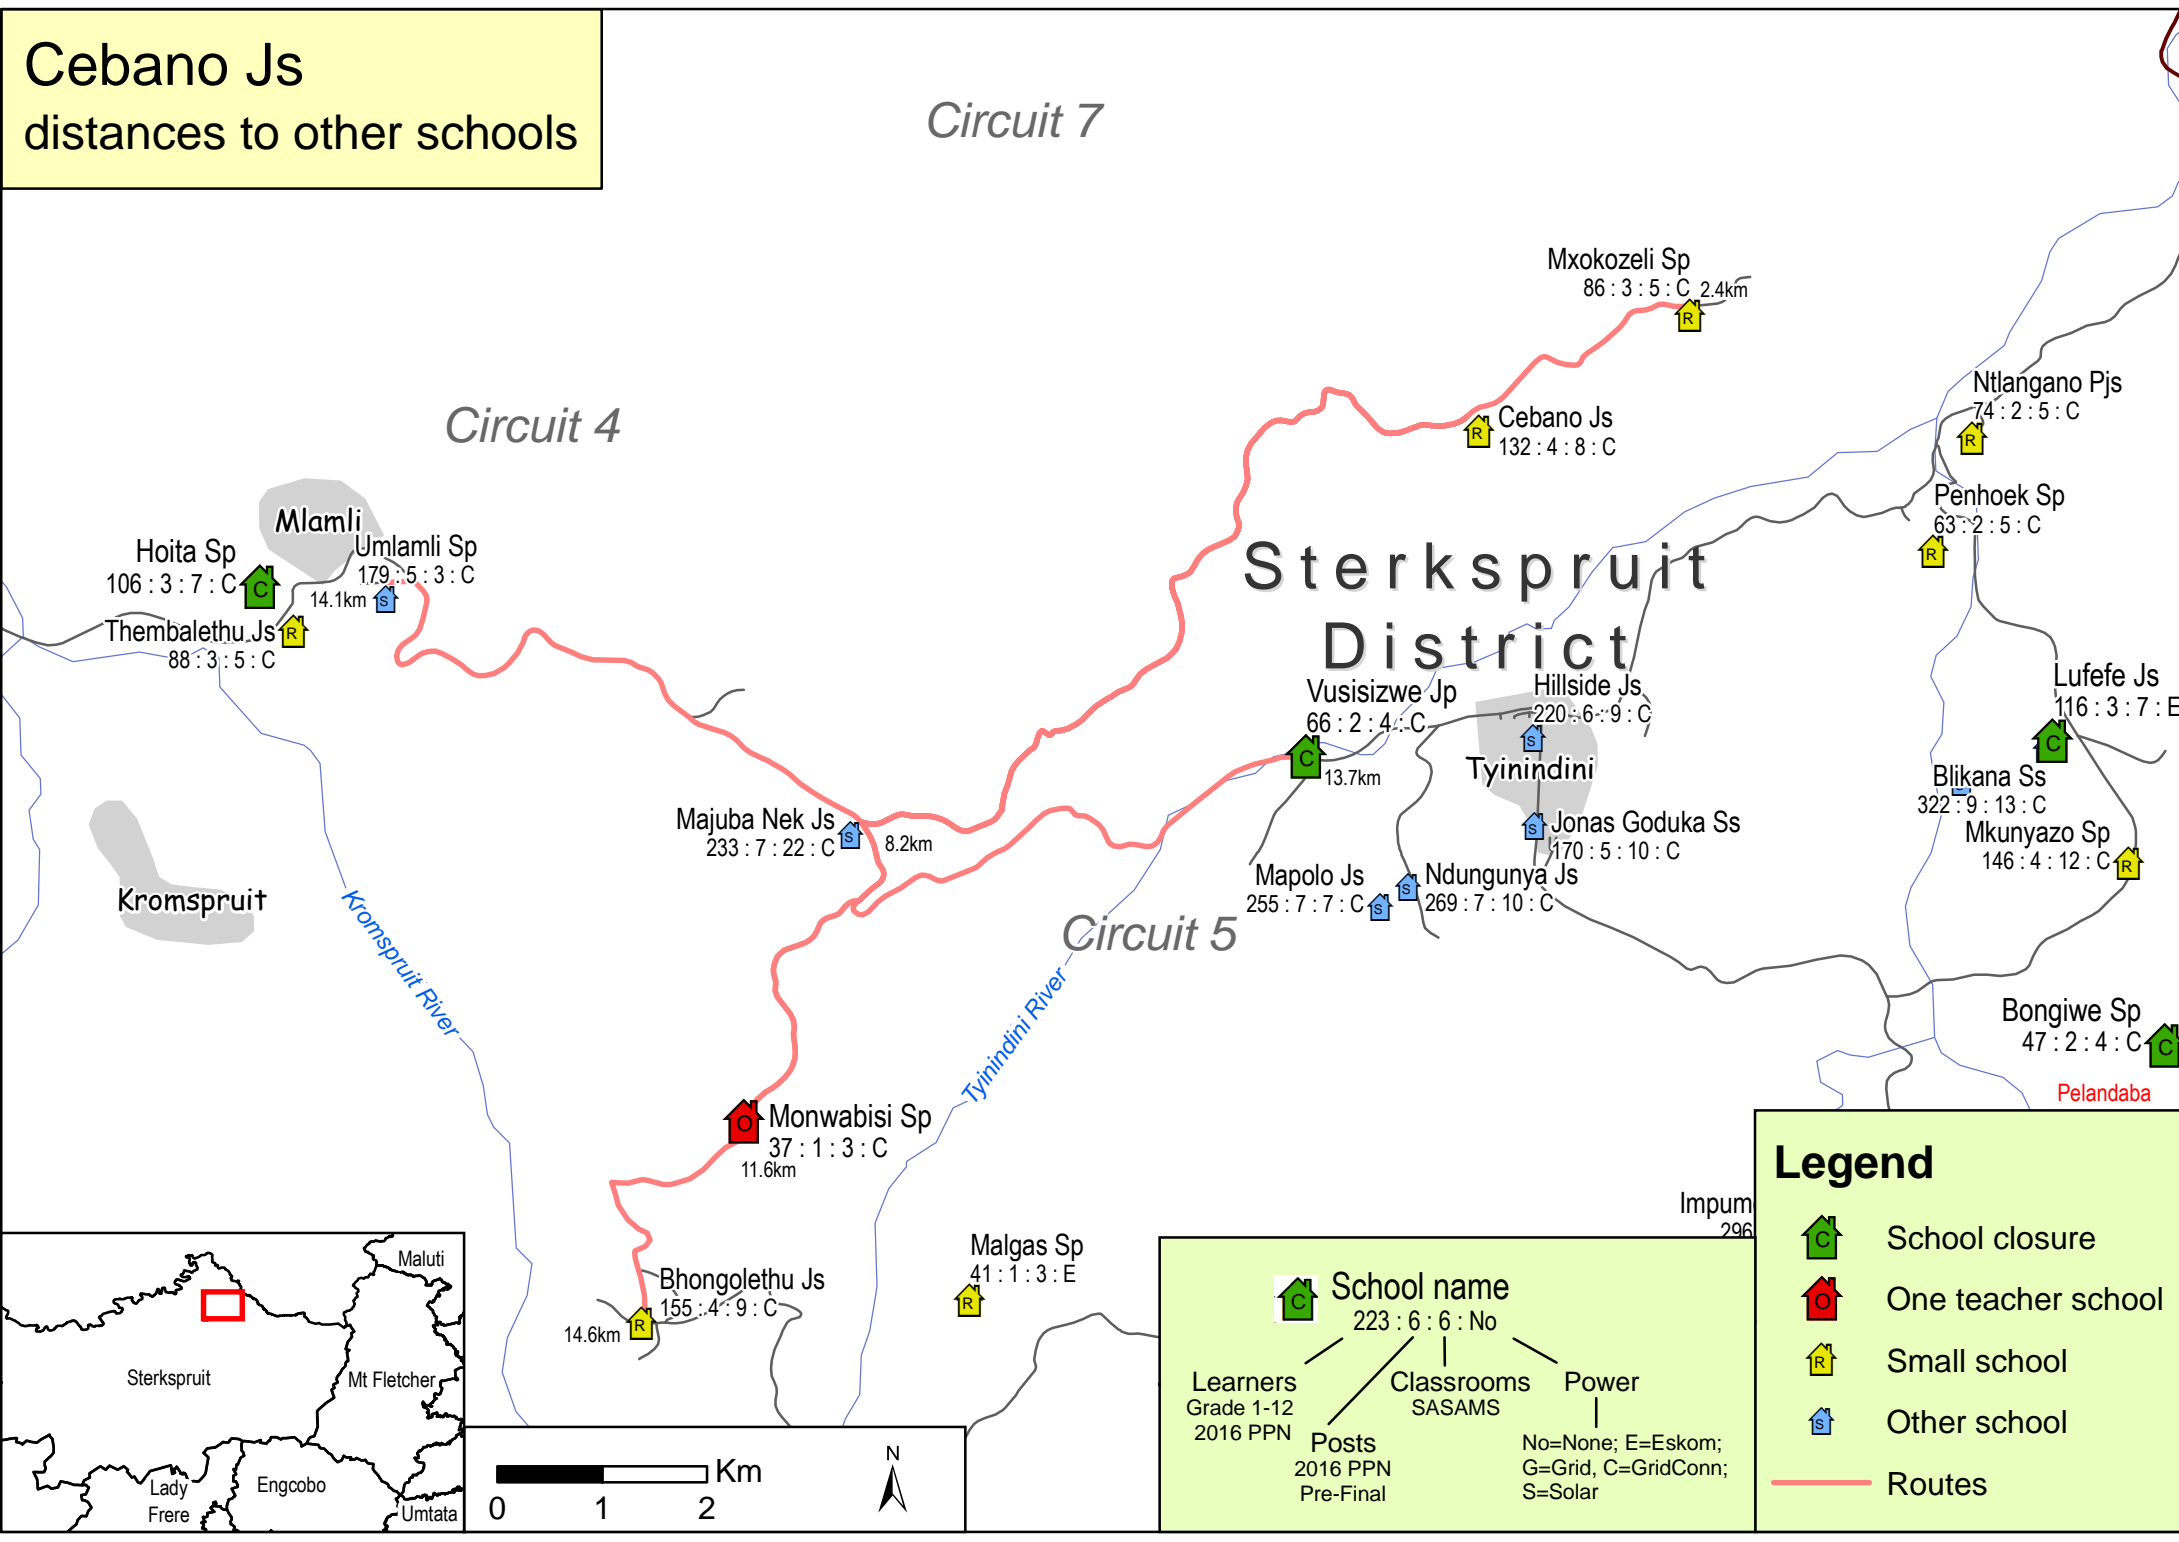

## distances to other schools

Circuit 7

Circuit 4

Circuit 5

# Sterkspruit District

### Legend

-  School closure
-  One teacher school
-  Small school
-  Other school
-  Routes

 **School name**  
223 : 6 : 6 : No

**Learners**  
Grade 1-12  
2016 PPN

**Classrooms**  
SASAMS

**Power**  
No=None; E=Eskom;  
G=Grid, C=GridConn;  
S=Solar