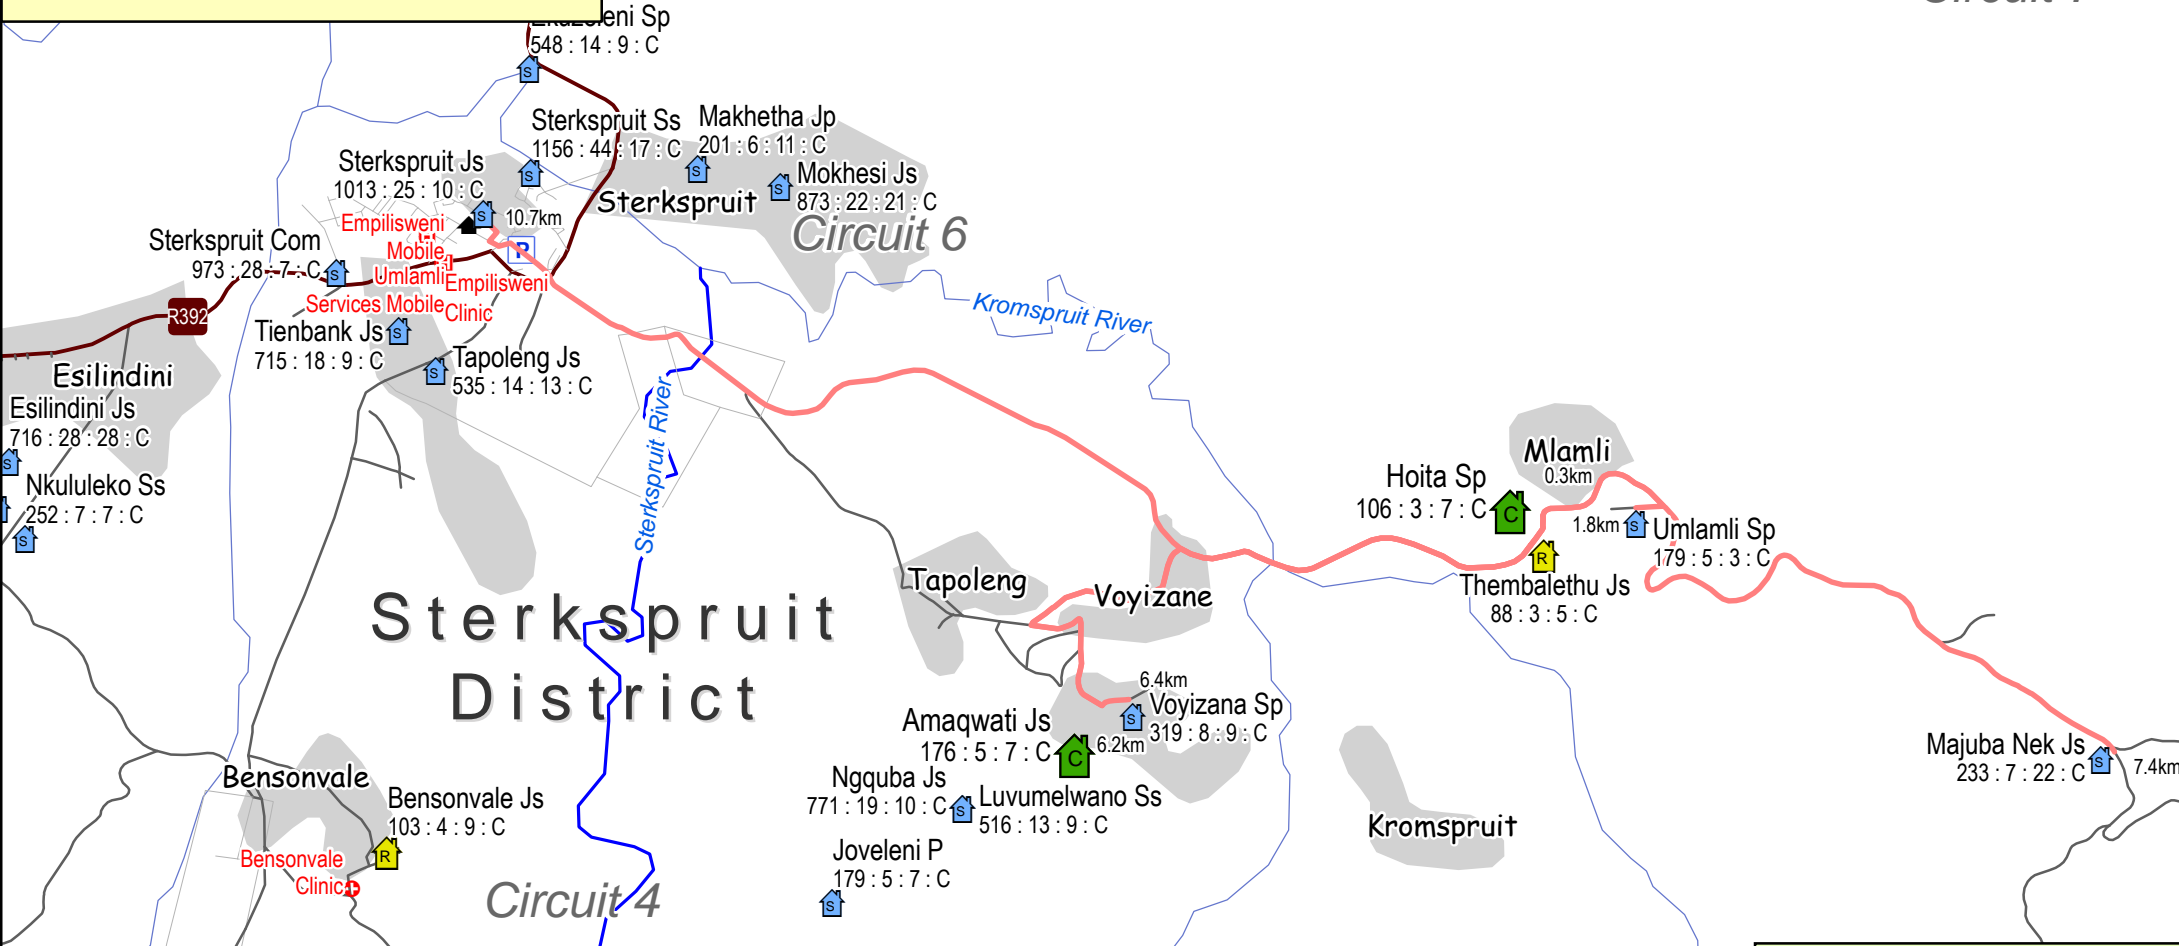

# Themba lethu Js distances to other schools

Circuit 7

### Legend

- School closure
- One teacher school
- Small school
- Other school
- Routes

**School name**  
223 : 6 : 6 : No

**Learners**  
Grade 1-12  
2016 PPN

**Posts**  
2016 PPN  
Pre-Final

**Classrooms**  
SASAMS