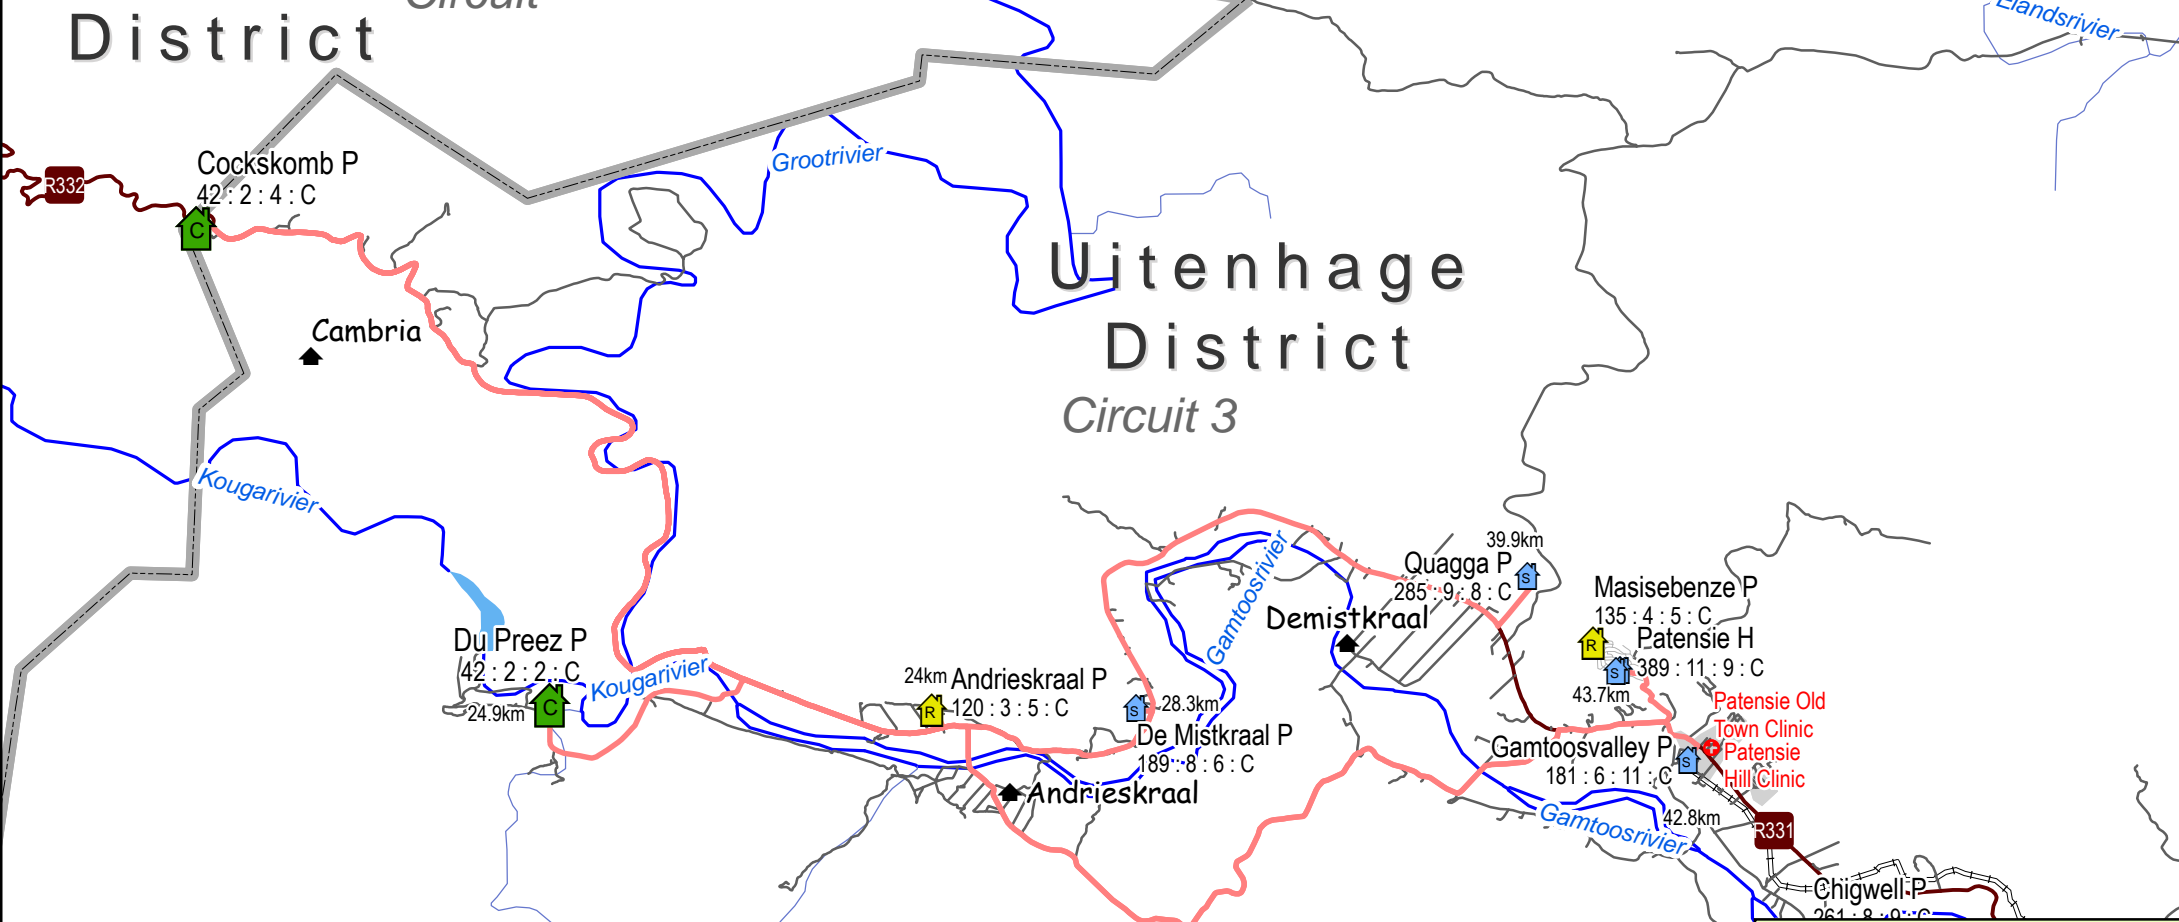

Cockskomb P distances to other schools

Legend

-  School closure
-  One teacher school
-  Small school
-  Other school
-  Routes

 **School name**
223 : 6 : 6 : No

Learners Grade 1-12 2016 PPN	Posts 2016 PPN Pre-Final	Classrooms SASAMS	Power No=None; E=Eskom; G=Grid, C=GridConn; S=Solar
------------------------------------	--------------------------------	----------------------	--