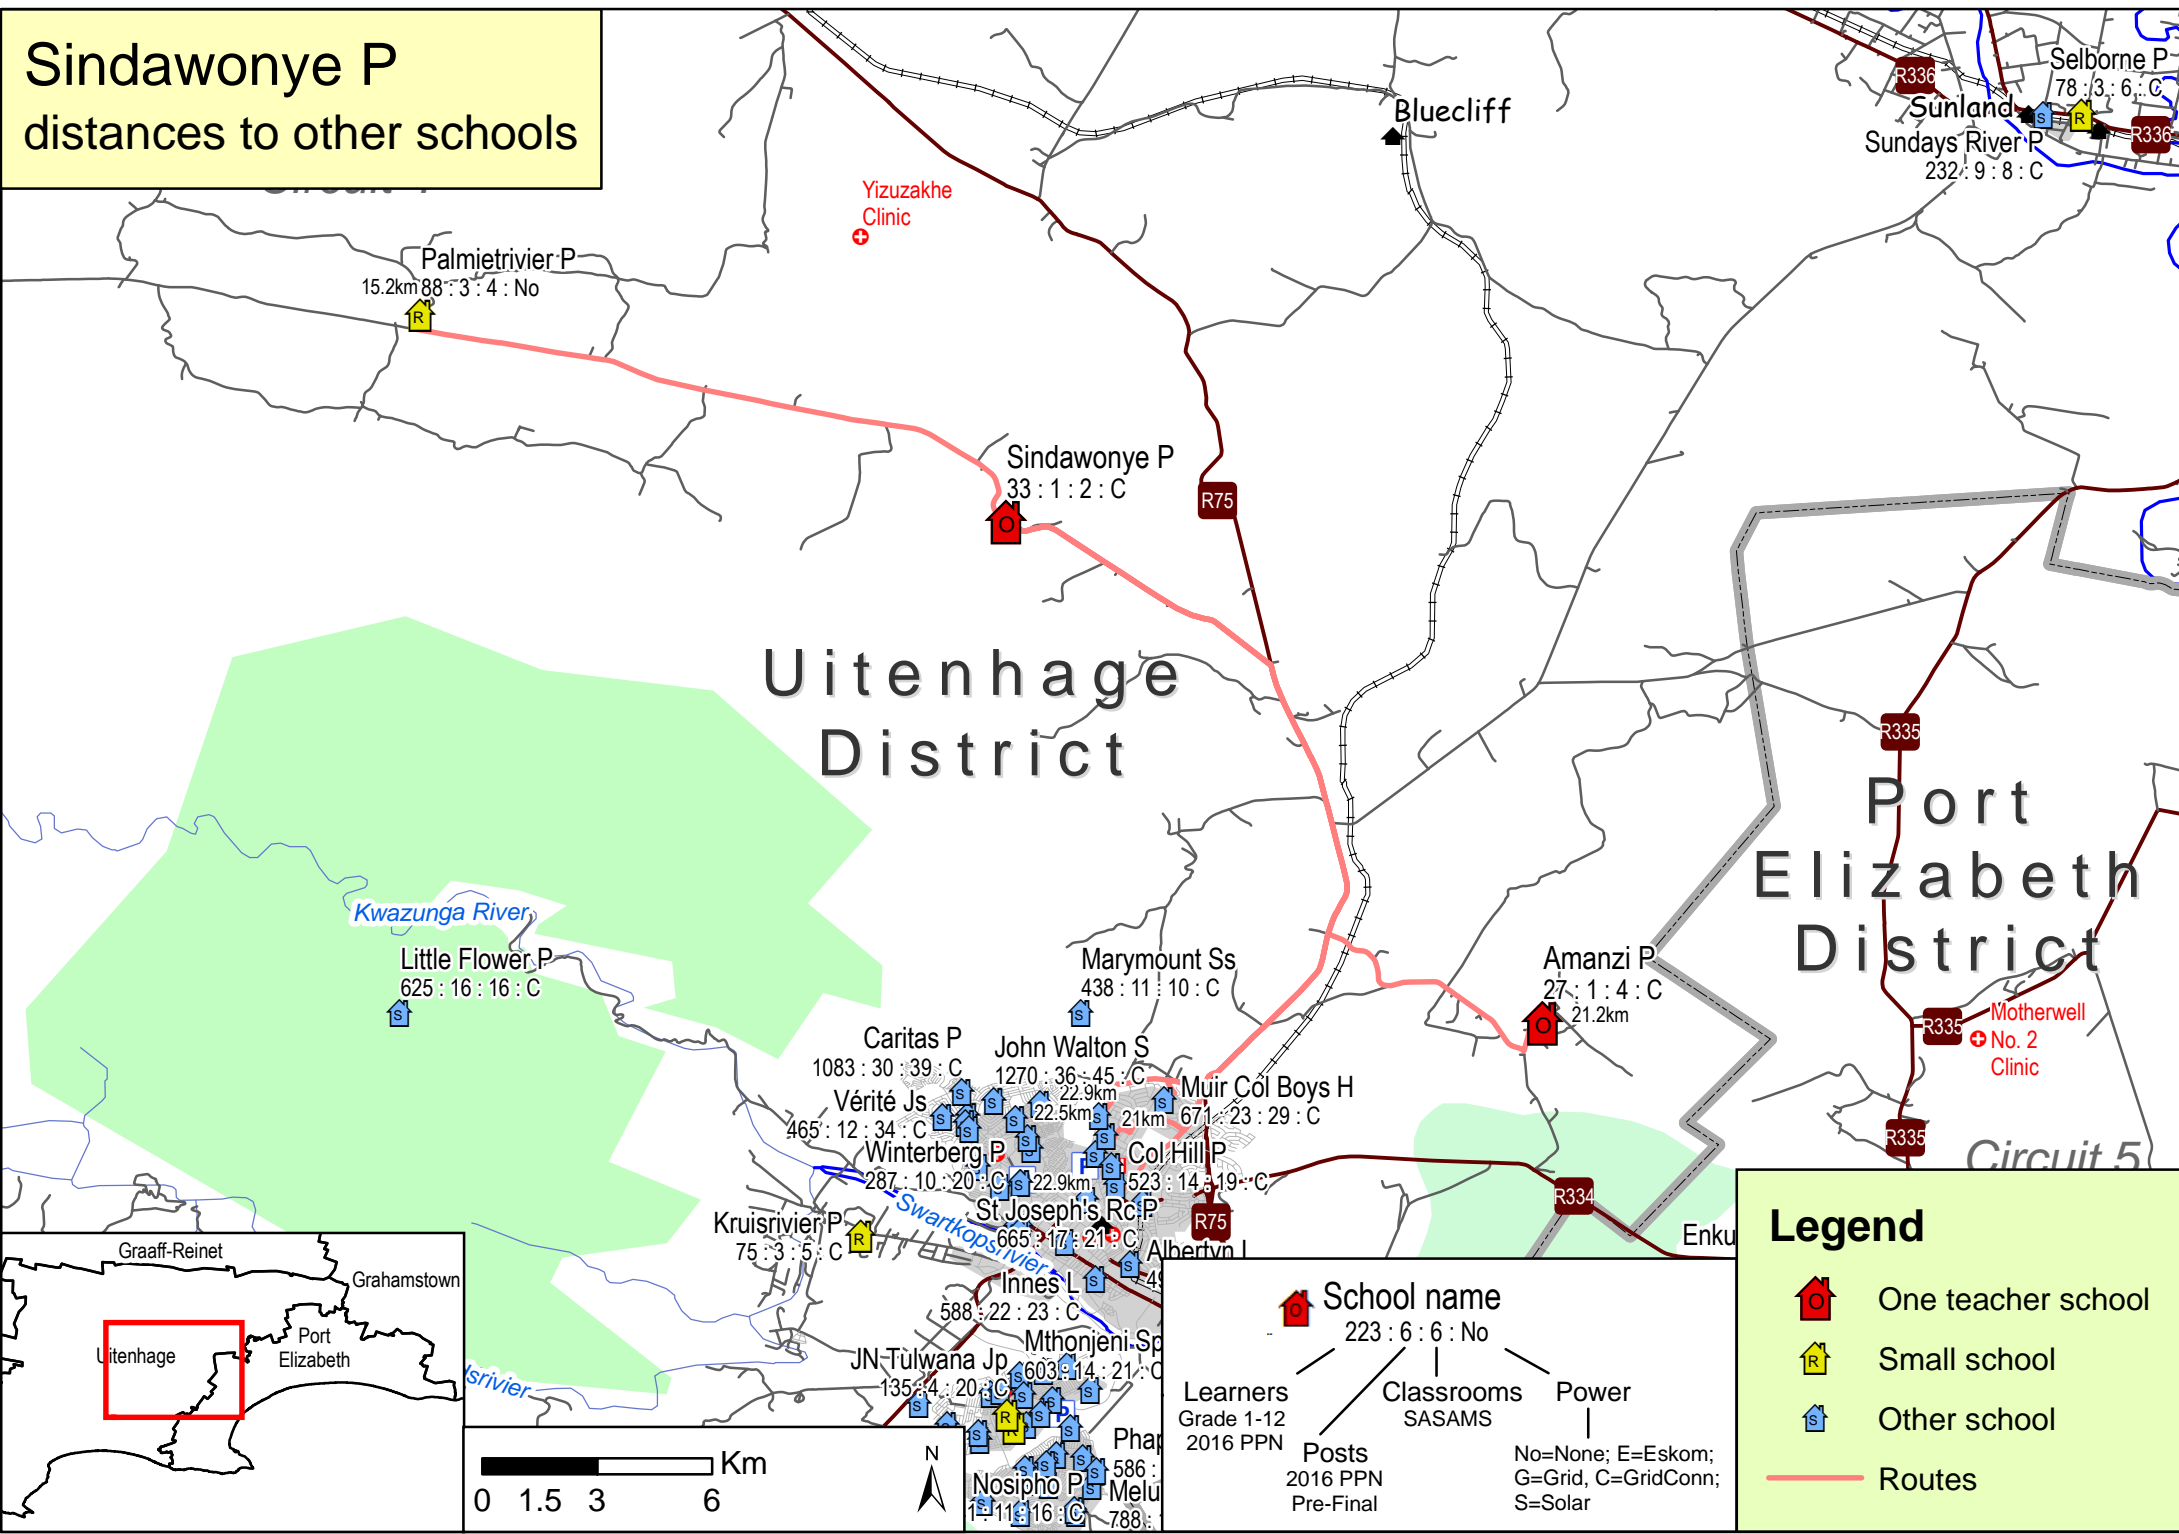

Sindawonye P

distances to other schools

Uitenhage District

Port Elizabeth District

Legend

- One teacher school
- Small school
- Other school
- Routes

School name
223 : 6 : 6 : No

Learners
Grade 1-12
2016 PPN